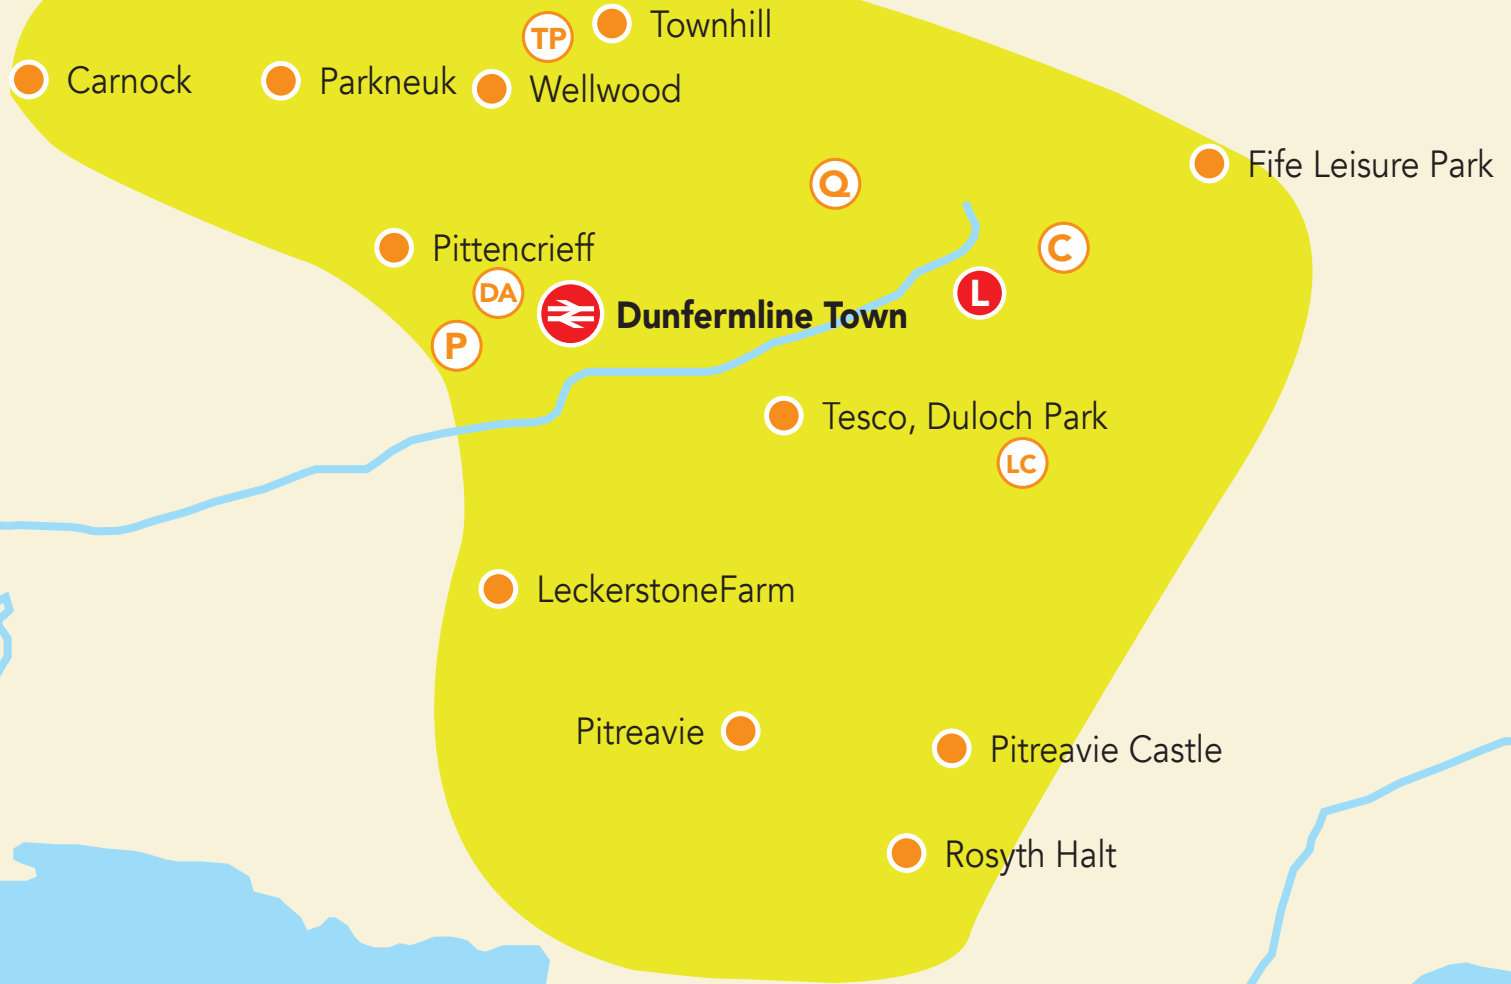

in Dunfermline

KEY

- Lynebank Hospital
- Fife College
- Dunfermline Abbey
- Duloch Leisure Centre
- Pittencrief Park
- Townhill Country Park