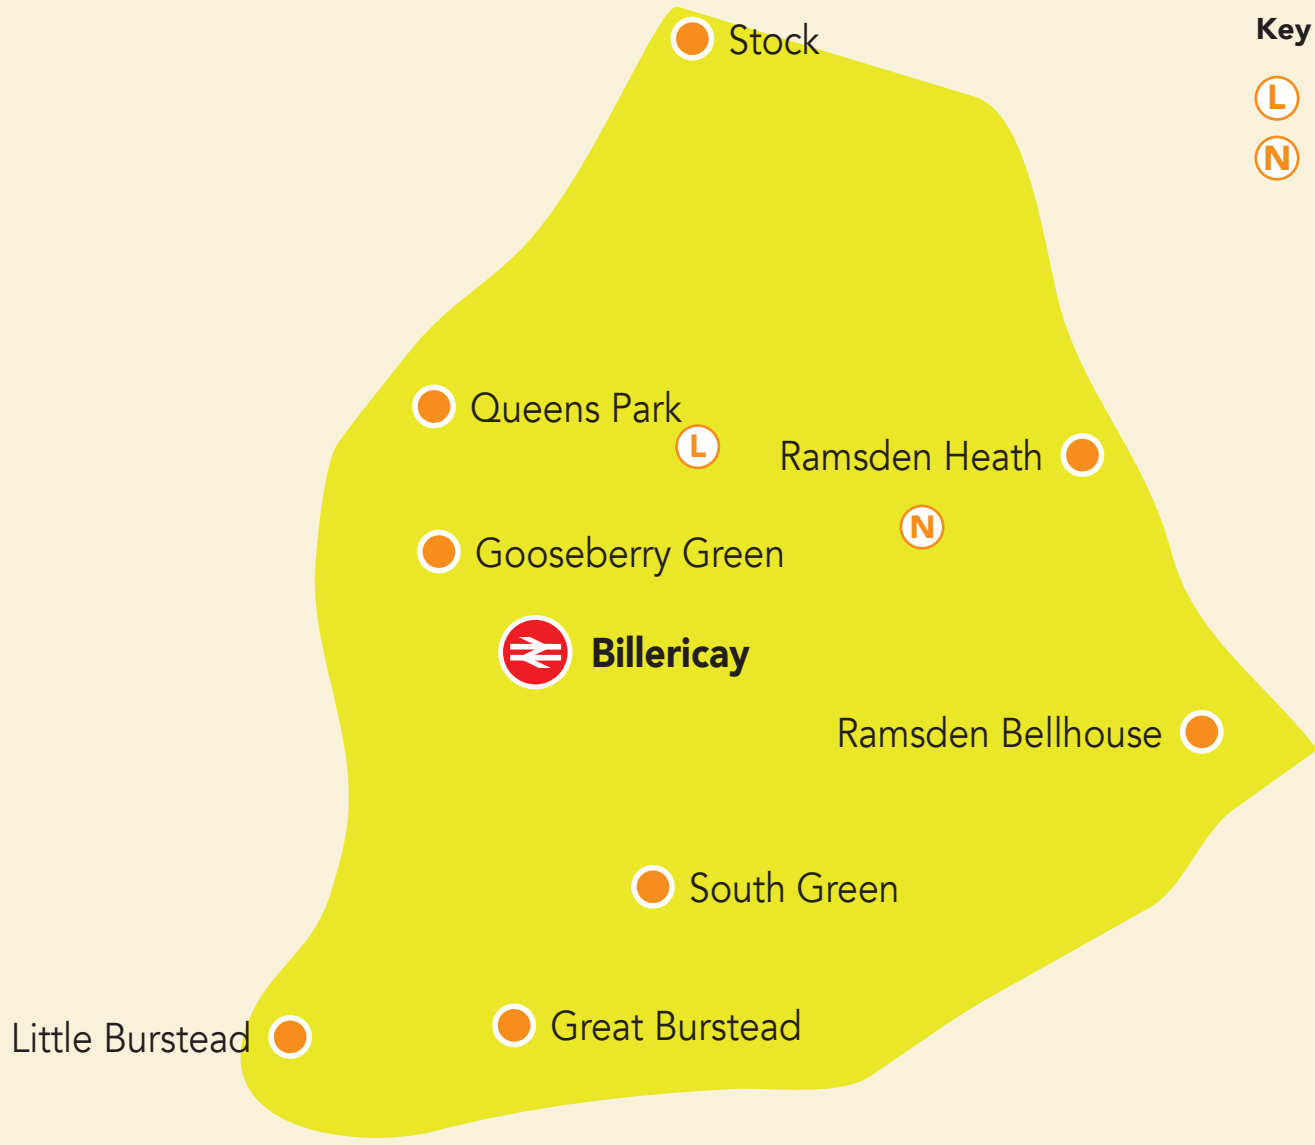

in Billericay

Key

 Lake Meadows

 Norsey Wood Local Nature Reserve