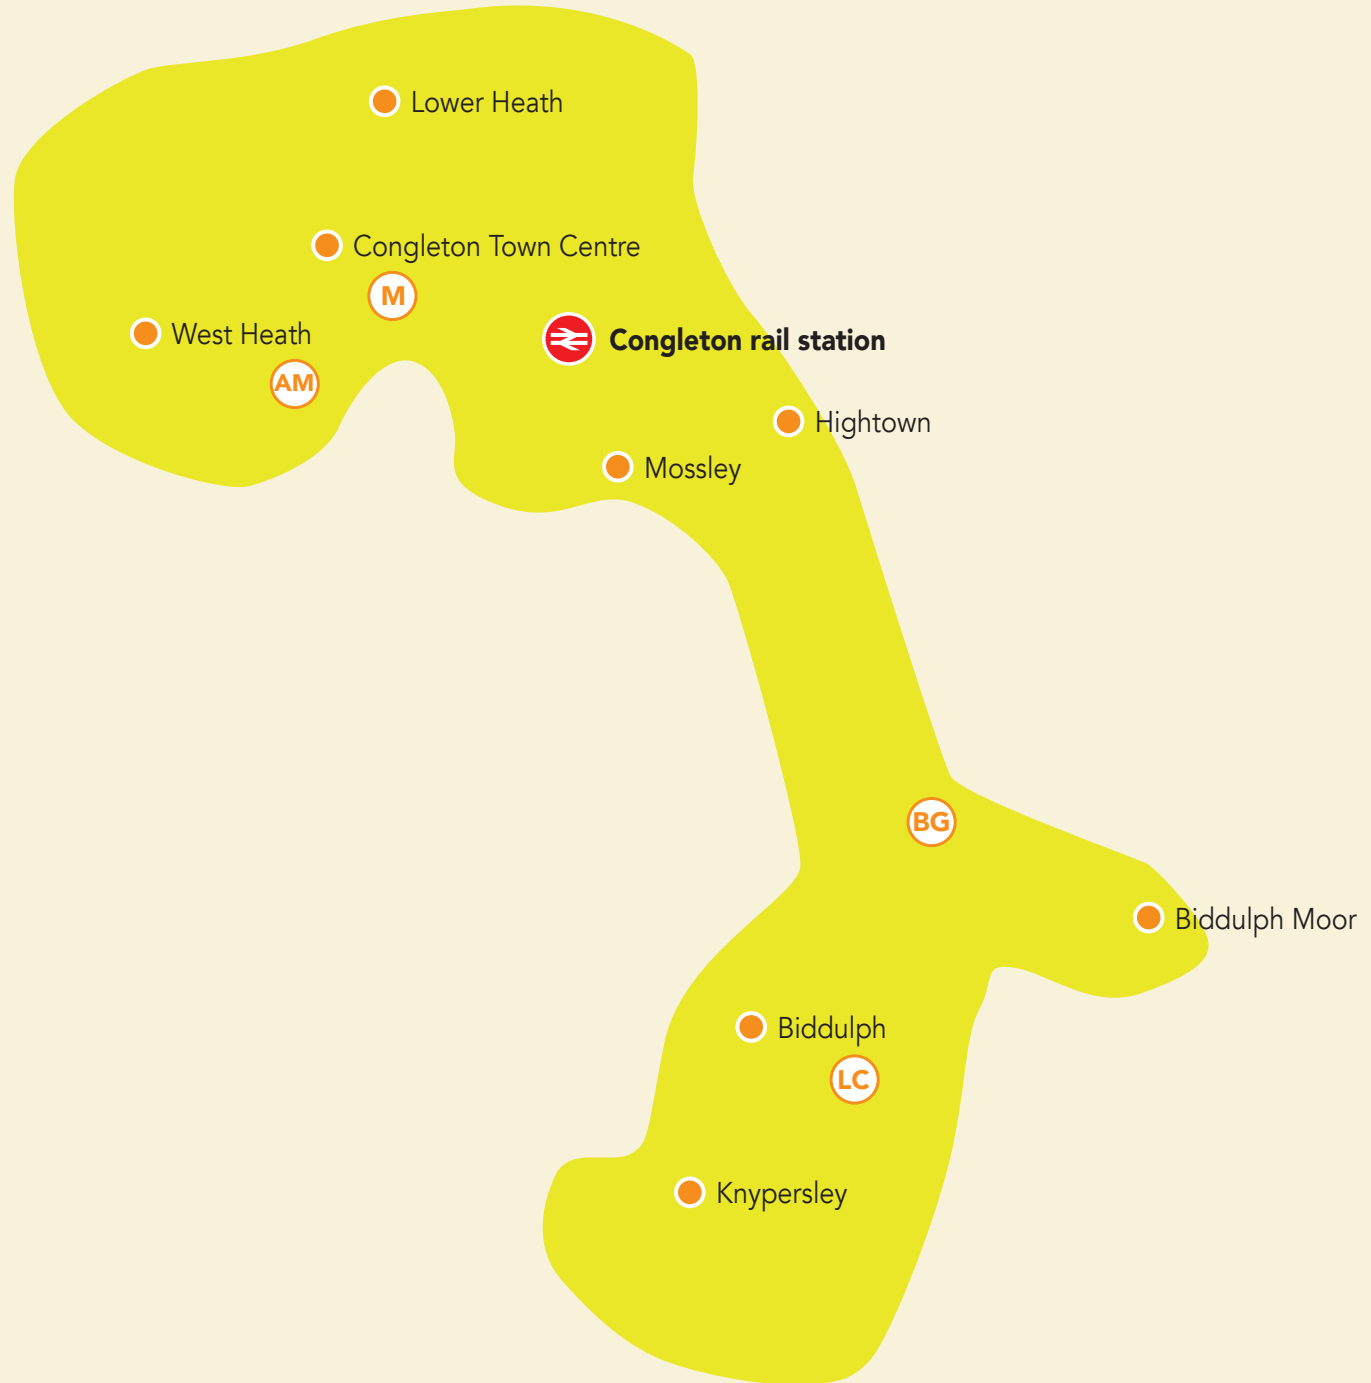

in Congleton

**KEY**

-  Astbury Mere Country Park
-  Biddulph Grange Gardens
-  Biddulph Leisure Centre
-  Congleton Museum