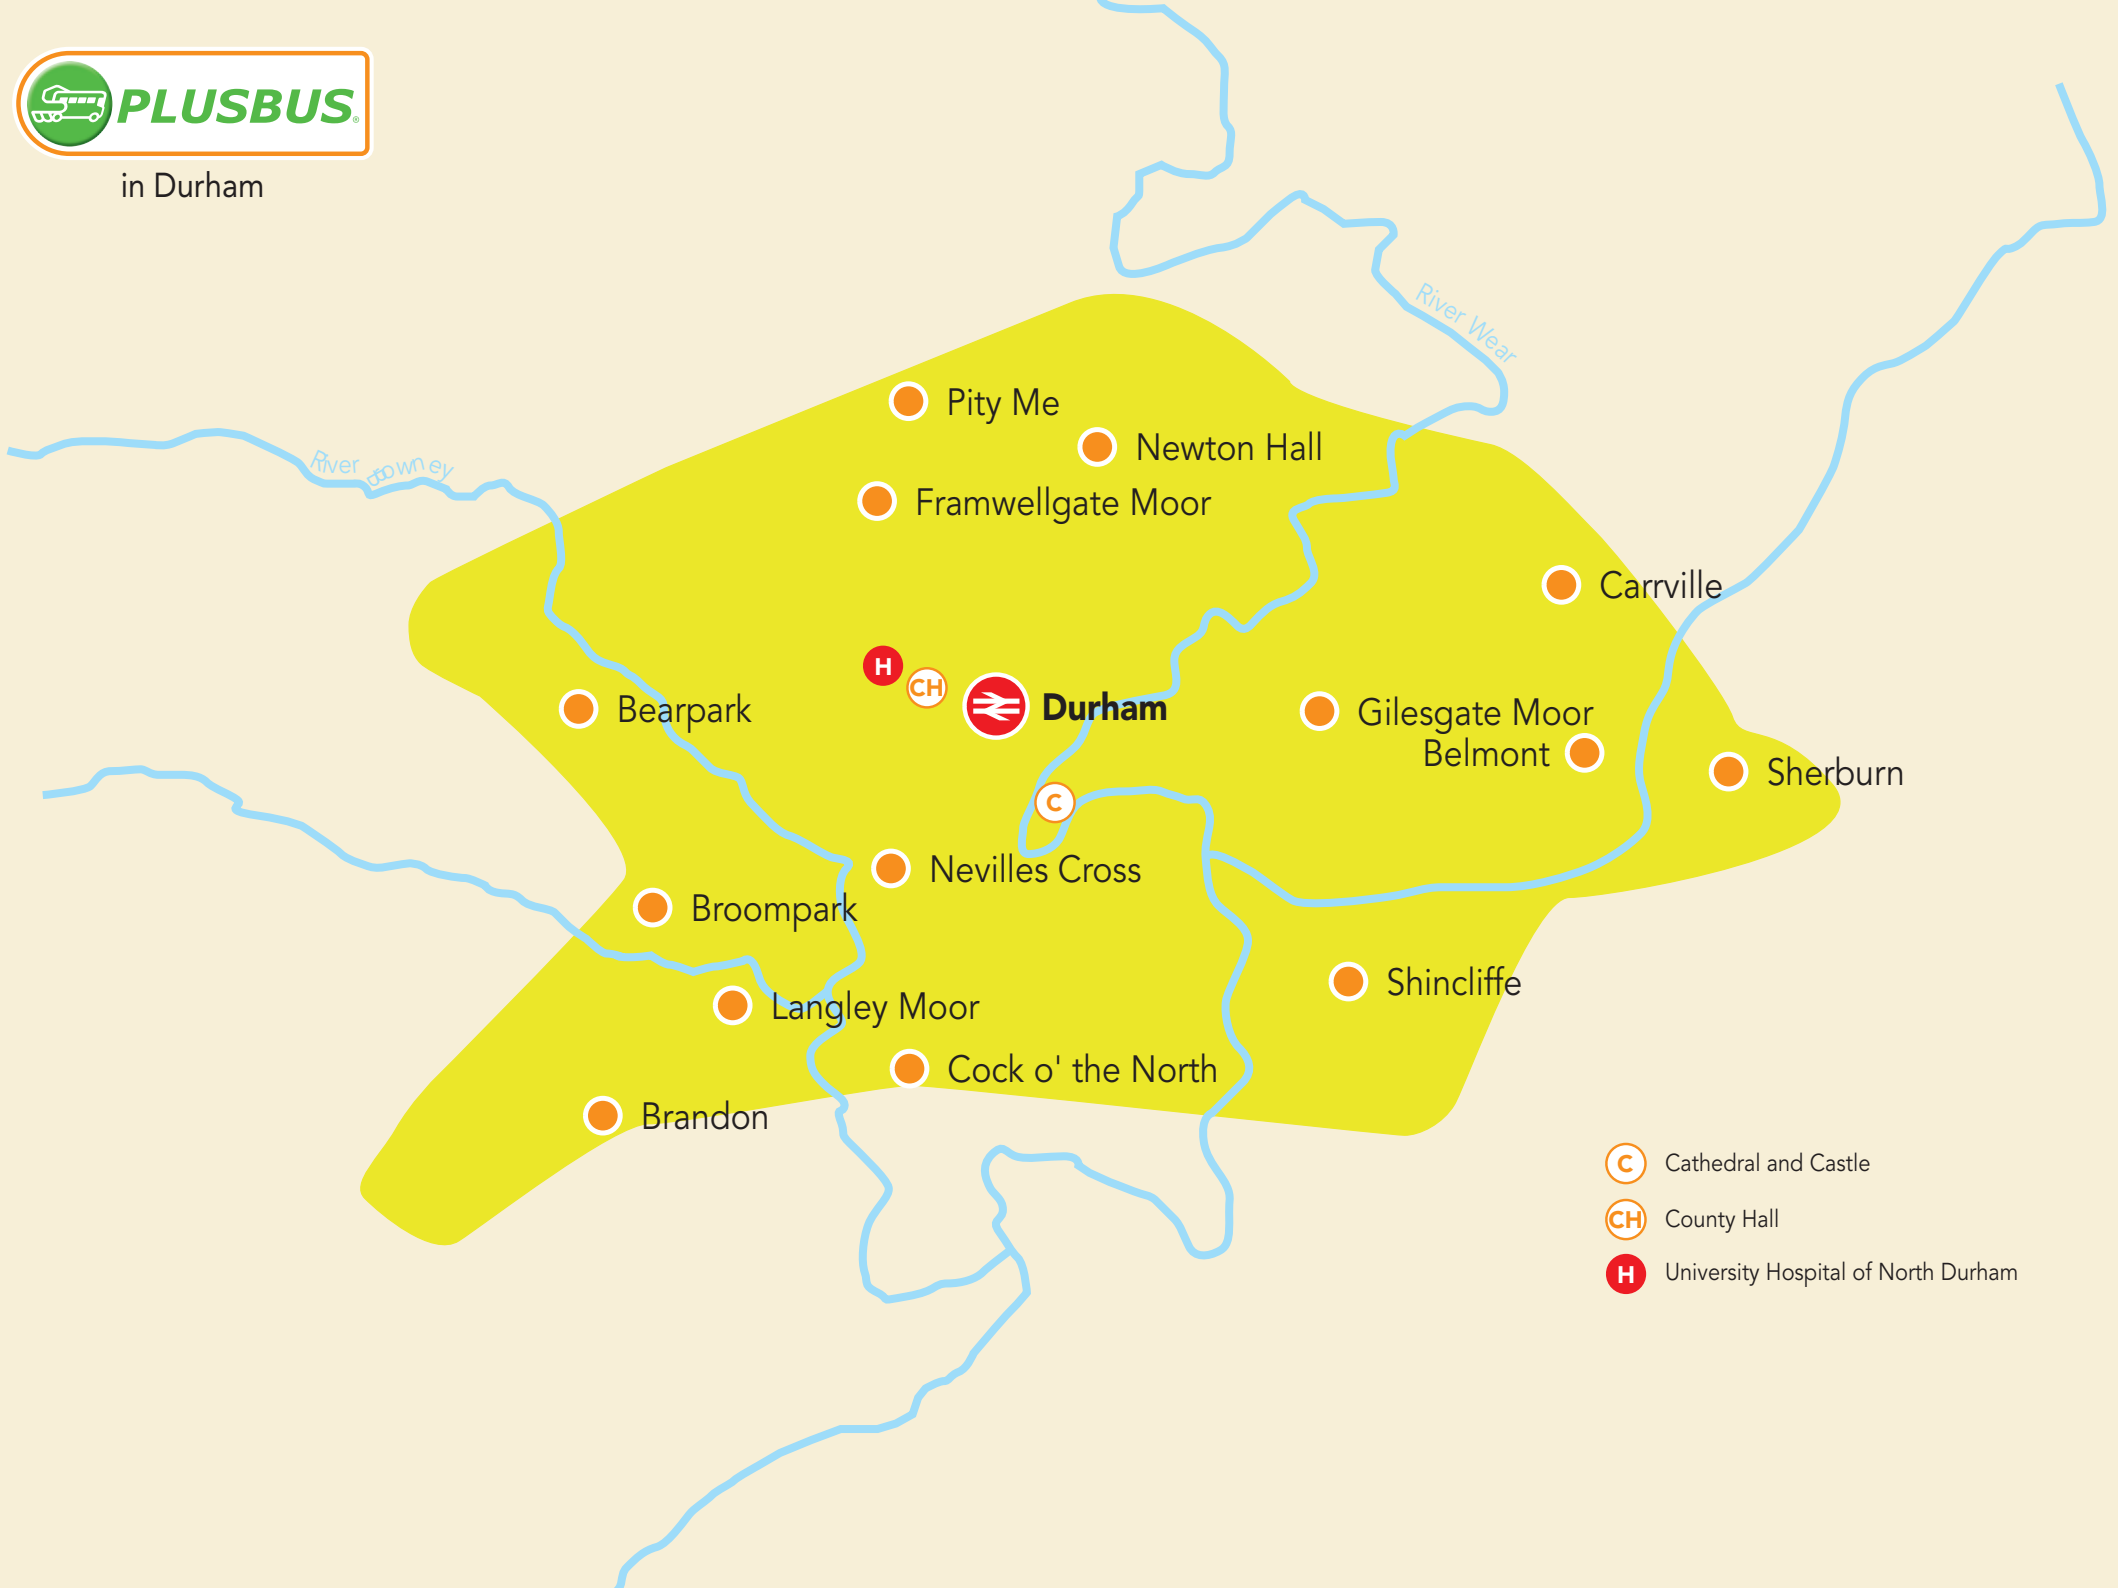

in Durham

Pity Me

Newton Hall

Framwellgate Moor

Carrville

Bearpark

Durham

Gilesgate Moor
Belmont

Sherburn

Nevilles Cross

Broompark

Shincliffe

Langley Moor

Cock o' the North

Brandon

Cathedral and Castle

County Hall

University Hospital of North Durham