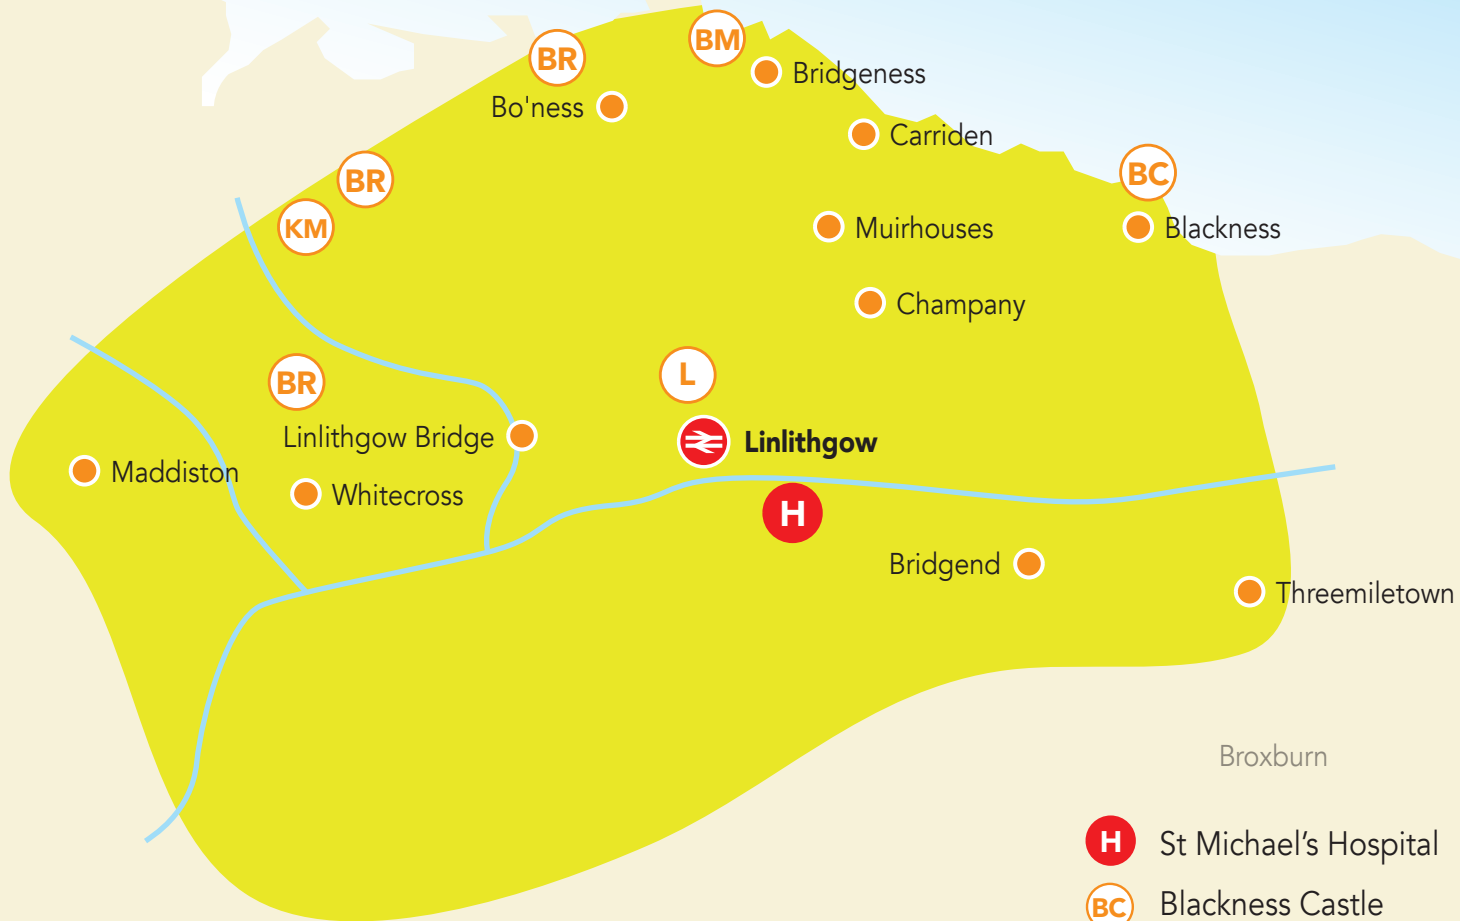

in Linlithgow

Grangemouth

Broxburn

-  St Michael's Hospital
-  Blackness Castle
-  Bo'ness Motor Museum
-  Bo'ness and Kinneil Steam Railway
-  Kinneil Museum
-  Linlithgow Palace (Ruins)