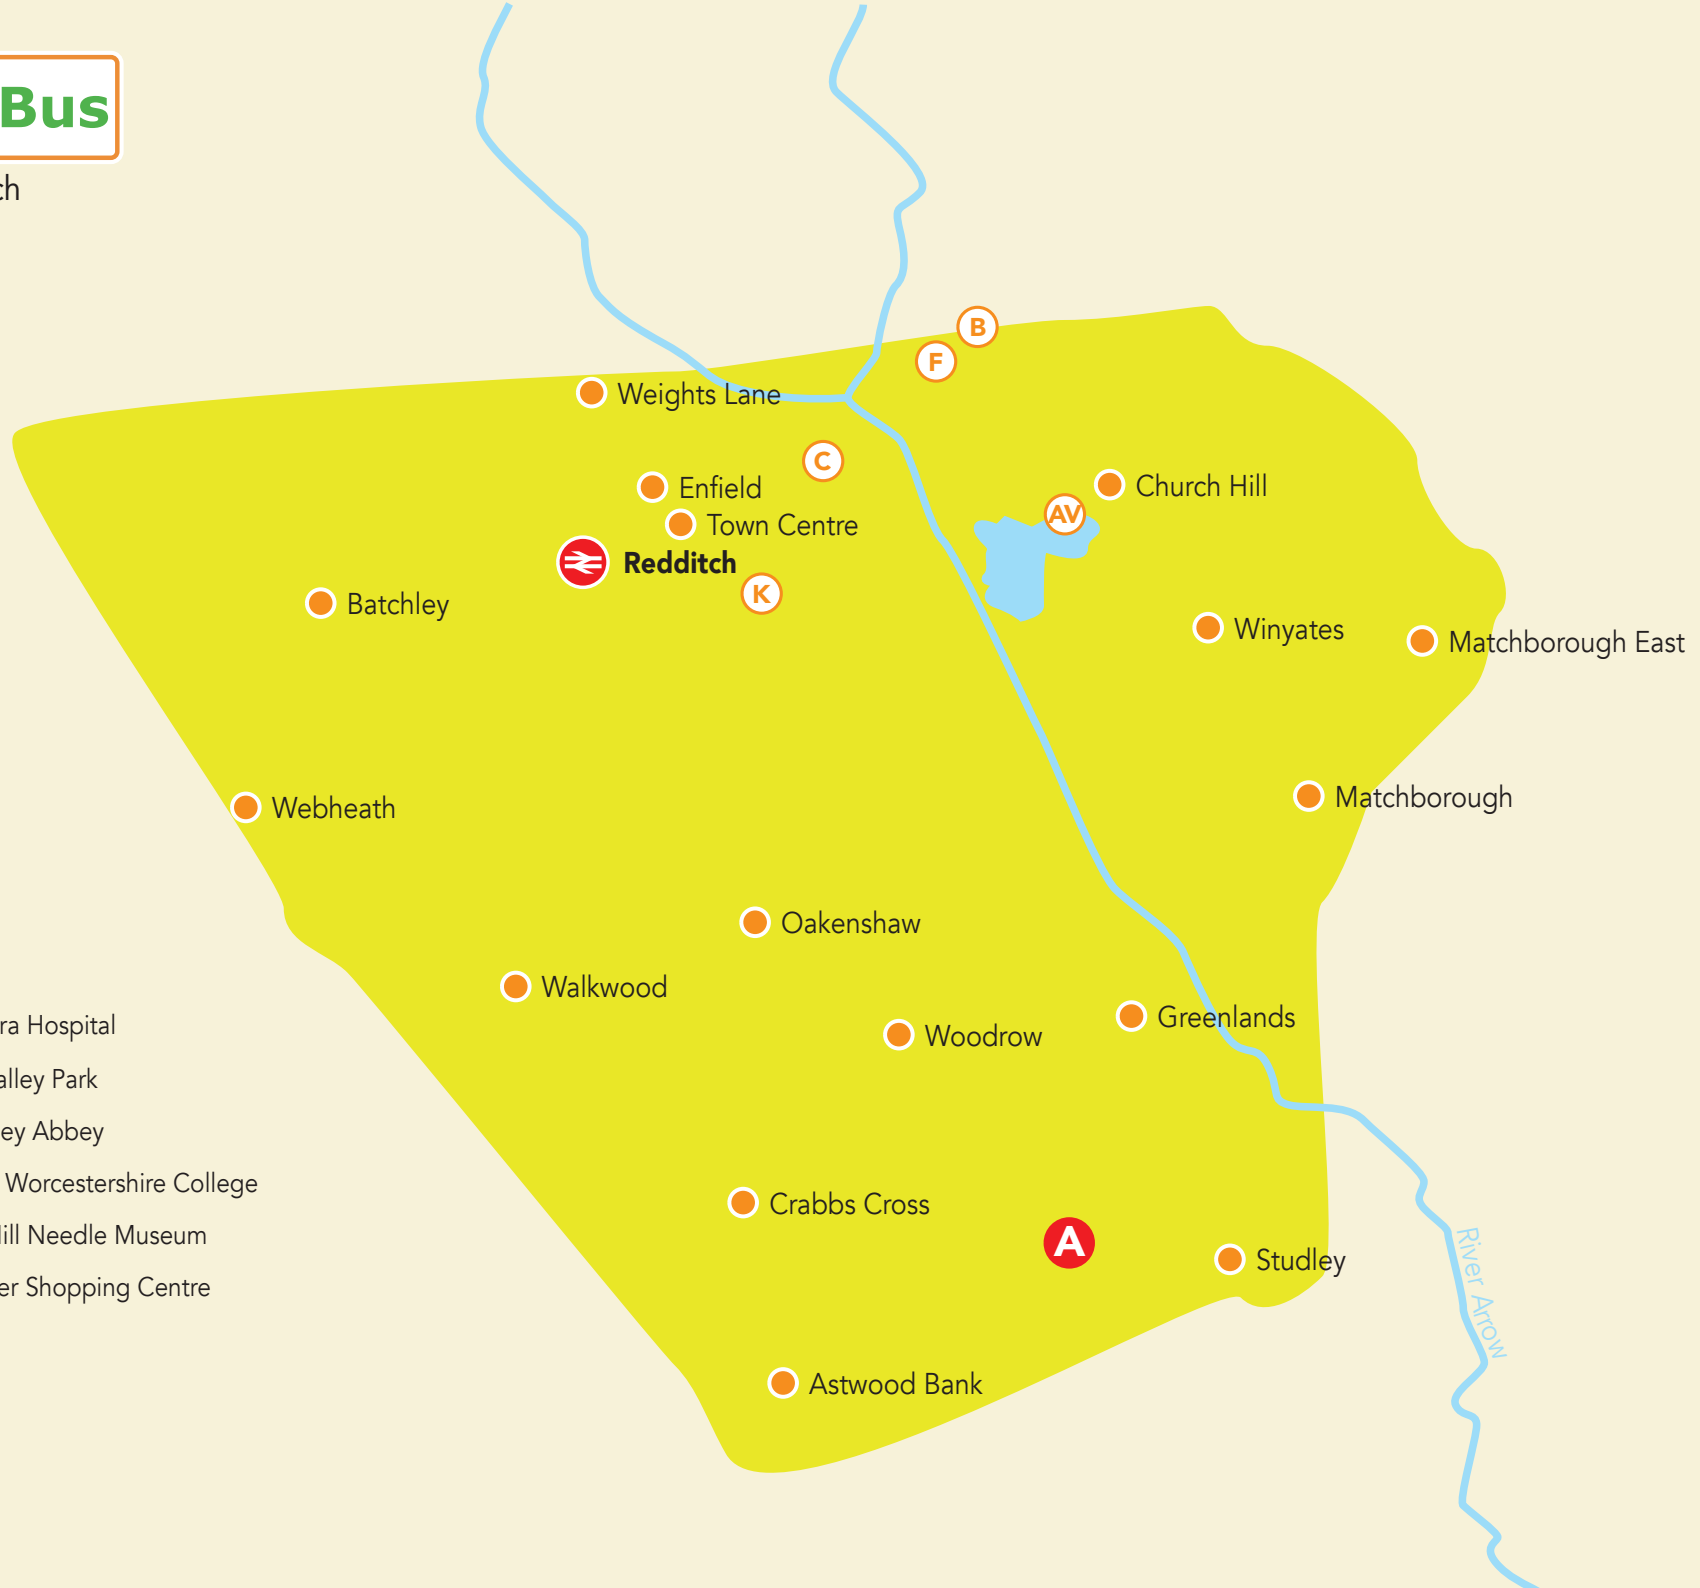

in Redditch

- A** Alexandra Hospital
- AV** Arrow Valley Park
- B** Bordersley Abbey
- C** Heart of Worcestershire College
- F** Forge Mill Needle Museum
- K** Kingfisher Shopping Centre