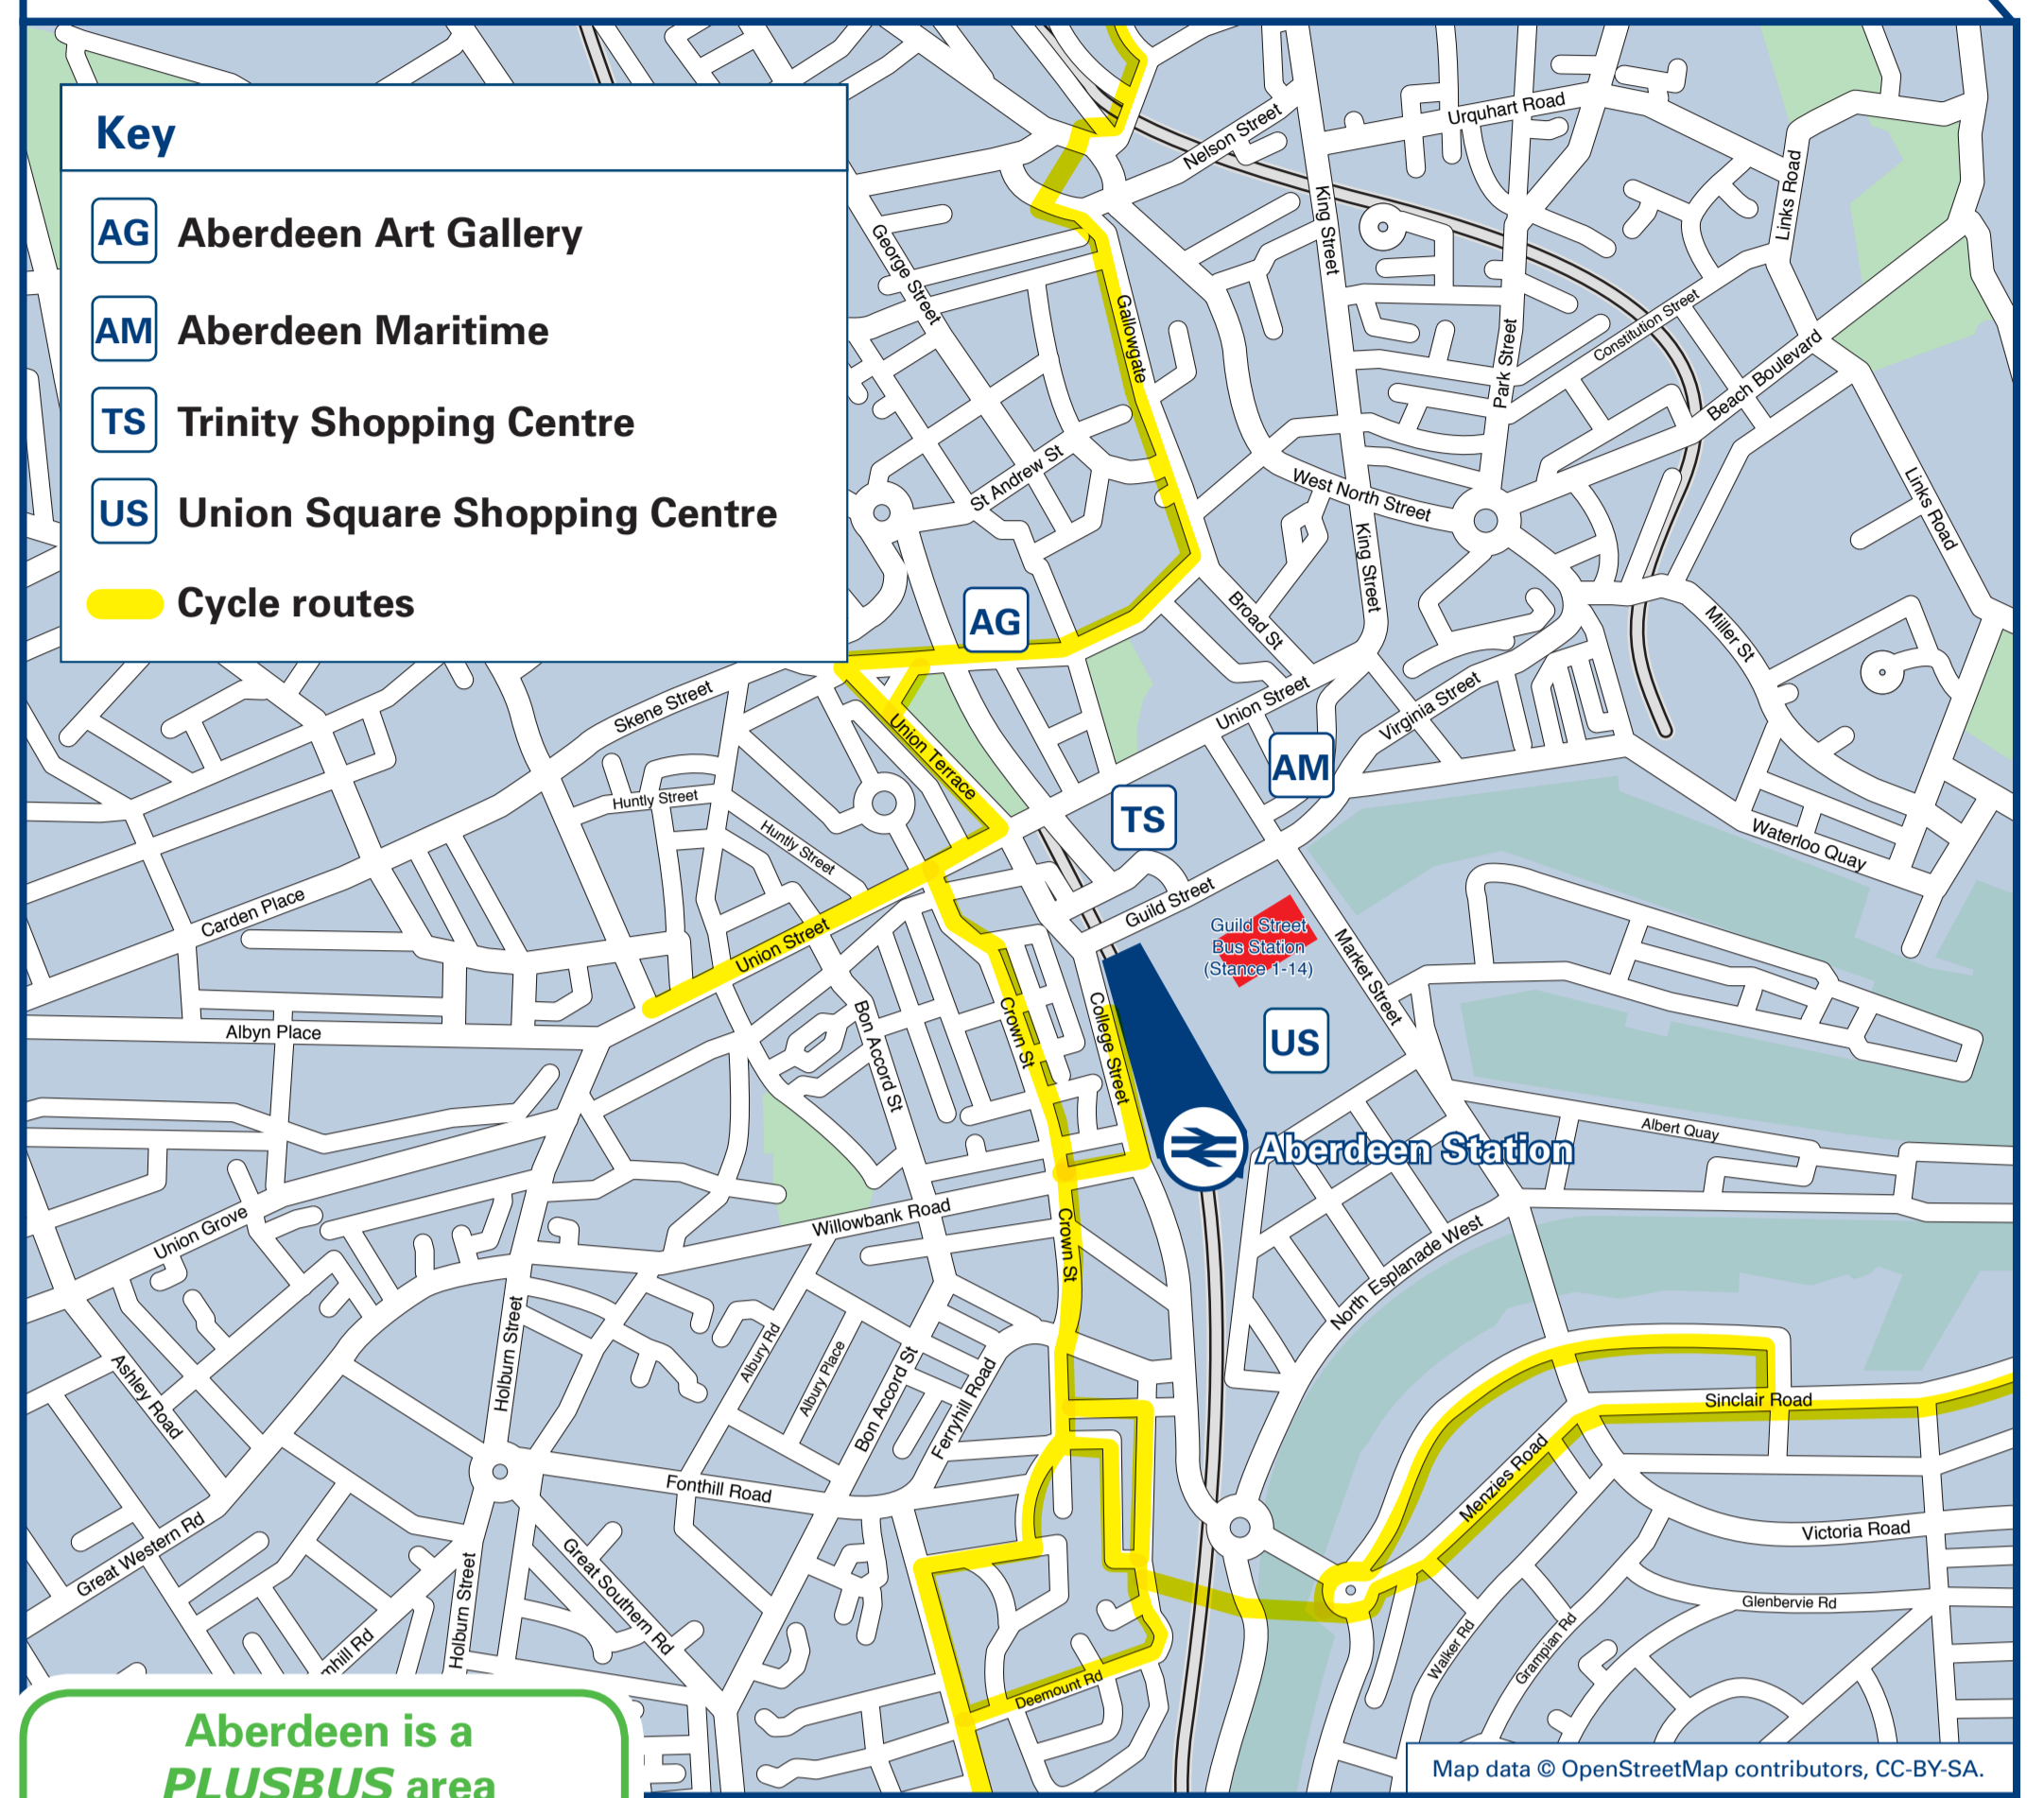

Aberdeen Station

Bus and Cycle Routes

Buses and Taxis

Local area map

Aberdeen is a **PLUSBUS** area

PLUSBUS is a discount price 'bus pass' that you buy with your train ticket. It gives you unlimited bus travel around your chosen town, on participating buses. Visit www.scotrail.co.uk/plusbus

DESTINATION	BUS ROUTES	BUS STOP
• Persley	5	M2
• Peterculter	201, 202, 203	Bus Stn Stance 10
• Peterhead	260, 261, 263	Bus Stn Stance 11
• Portlethen	7, 7A 8	Bus Stn Stance 3 Bus Stn Stance 4
• Rosemount (for Wallace Statue)	3, 12, 59 5 305, 325	M3 M2 Bus Stn Stance 4
• Stockethill	3, 59 27	M3 Bus Stn Stance 4
• Stoneywood	305, 325	Bus Stn Stance 4
• Torry	3, 5, 12, 59 8	M1 Bus Stn Stance 4
• Tullos Industrial Estate	3 8	M1 Bus Stn Stance 4
• Victoria Bridge	3	M3
• Westburn	3, 59	M3
• Westhill	X17	Bus Stn Stance 8
• Woodend (including Hospital)	X17	Bus Stn Stance 8
• Woodside	5 305, 325 X20, 220, 420 307 727(JET)	M2 Bus Stn Stance 4 Bus Stn Stance 7 Bus Stn Stance 6 Bus Stn Stance 13

Notes

• **PLUSBUS** destination, please see below for details.
Local bus services to destinations in Aberdeen and beyond also leave from town centre bus stops on Union Street.

Further information about all onward travel