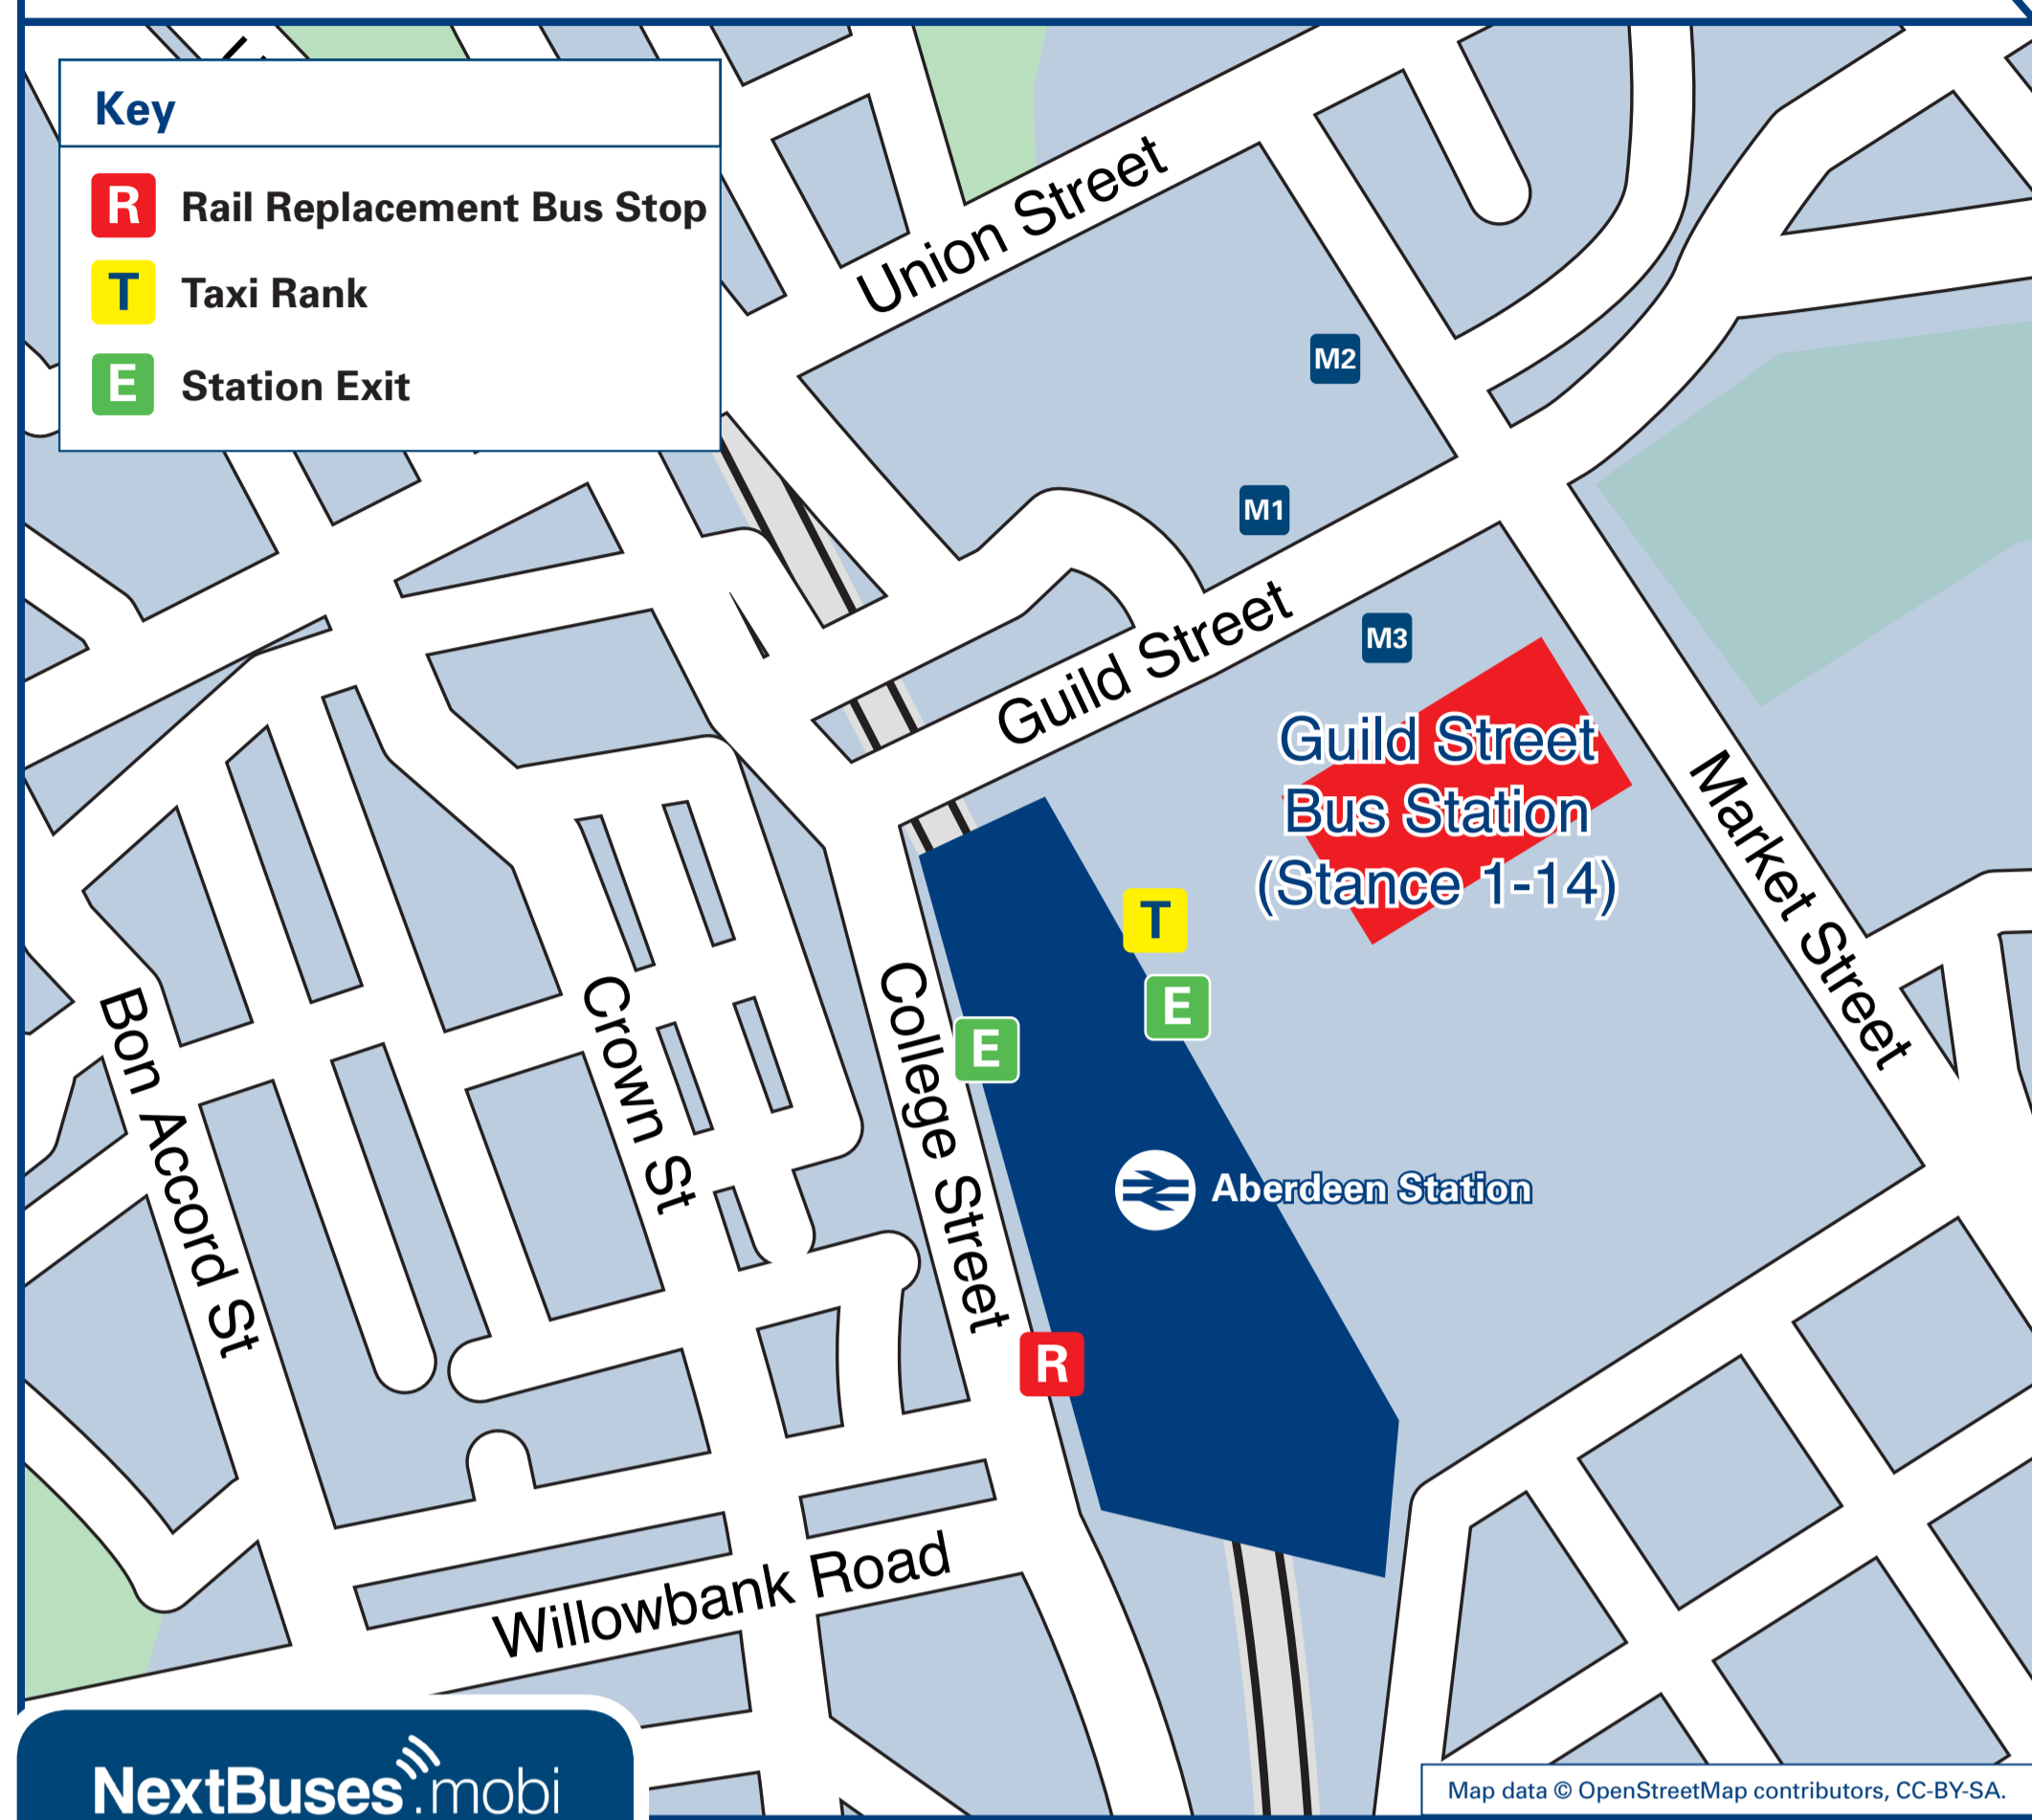

Aberdeen Station

Bus and Cycle Routes

Buses and Taxis

Local area map

Aberdeen is a **PLUSBUS** area

PLUSBUS is a discount price 'bus pass' that you buy with your train ticket. It gives you unlimited bus travel around your chosen town, on participating buses. Visit www.scotrail.co.uk/plusbus

DESTINATION	BUS ROUTES	BUS STOP
• Persley	5	M2
• Peterculter	201, 202, 203	Bus Stn Stance 10
• Peterhead	260, 261, 263	Bus Stn Stance 11
• Portlethen	7, 7A 8	Bus Stn Stance 3 Bus Stn Stance 4
• Rosemount (for Wallace Statue)	3, 12, 59 5 305, 325	M3 M2 Bus Stn Stance 4
• Stockethill	3, 59 27	M3 Bus Stn Stance 4
• Stoneywood	305, 325	Bus Stn Stance 4
• Torry	3, 5, 12, 59 8	M1 Bus Stn Stance 4
• Tullos Industrial Estate	3 8	M1 Bus Stn Stance 4
• Victoria Bridge	3	M3
• Westburn	3, 59	M3
• Westhill	X17	Bus Stn Stance 8
• Woodend (including Hospital)	X17	Bus Stn Stance 8
• Woodside	5 305, 325 X20, 220, 420 307 727(JET)	M2 Bus Stn Stance 4 Bus Stn Stance 7 Bus Stn Stance 6 Bus Stn Stance 13

Notes

• **PLUSBUS** destination, please see below for details.
Local bus services to destinations in Aberdeen and beyond also leave from town centre bus stops on Union Street.

Further information about all onward travel