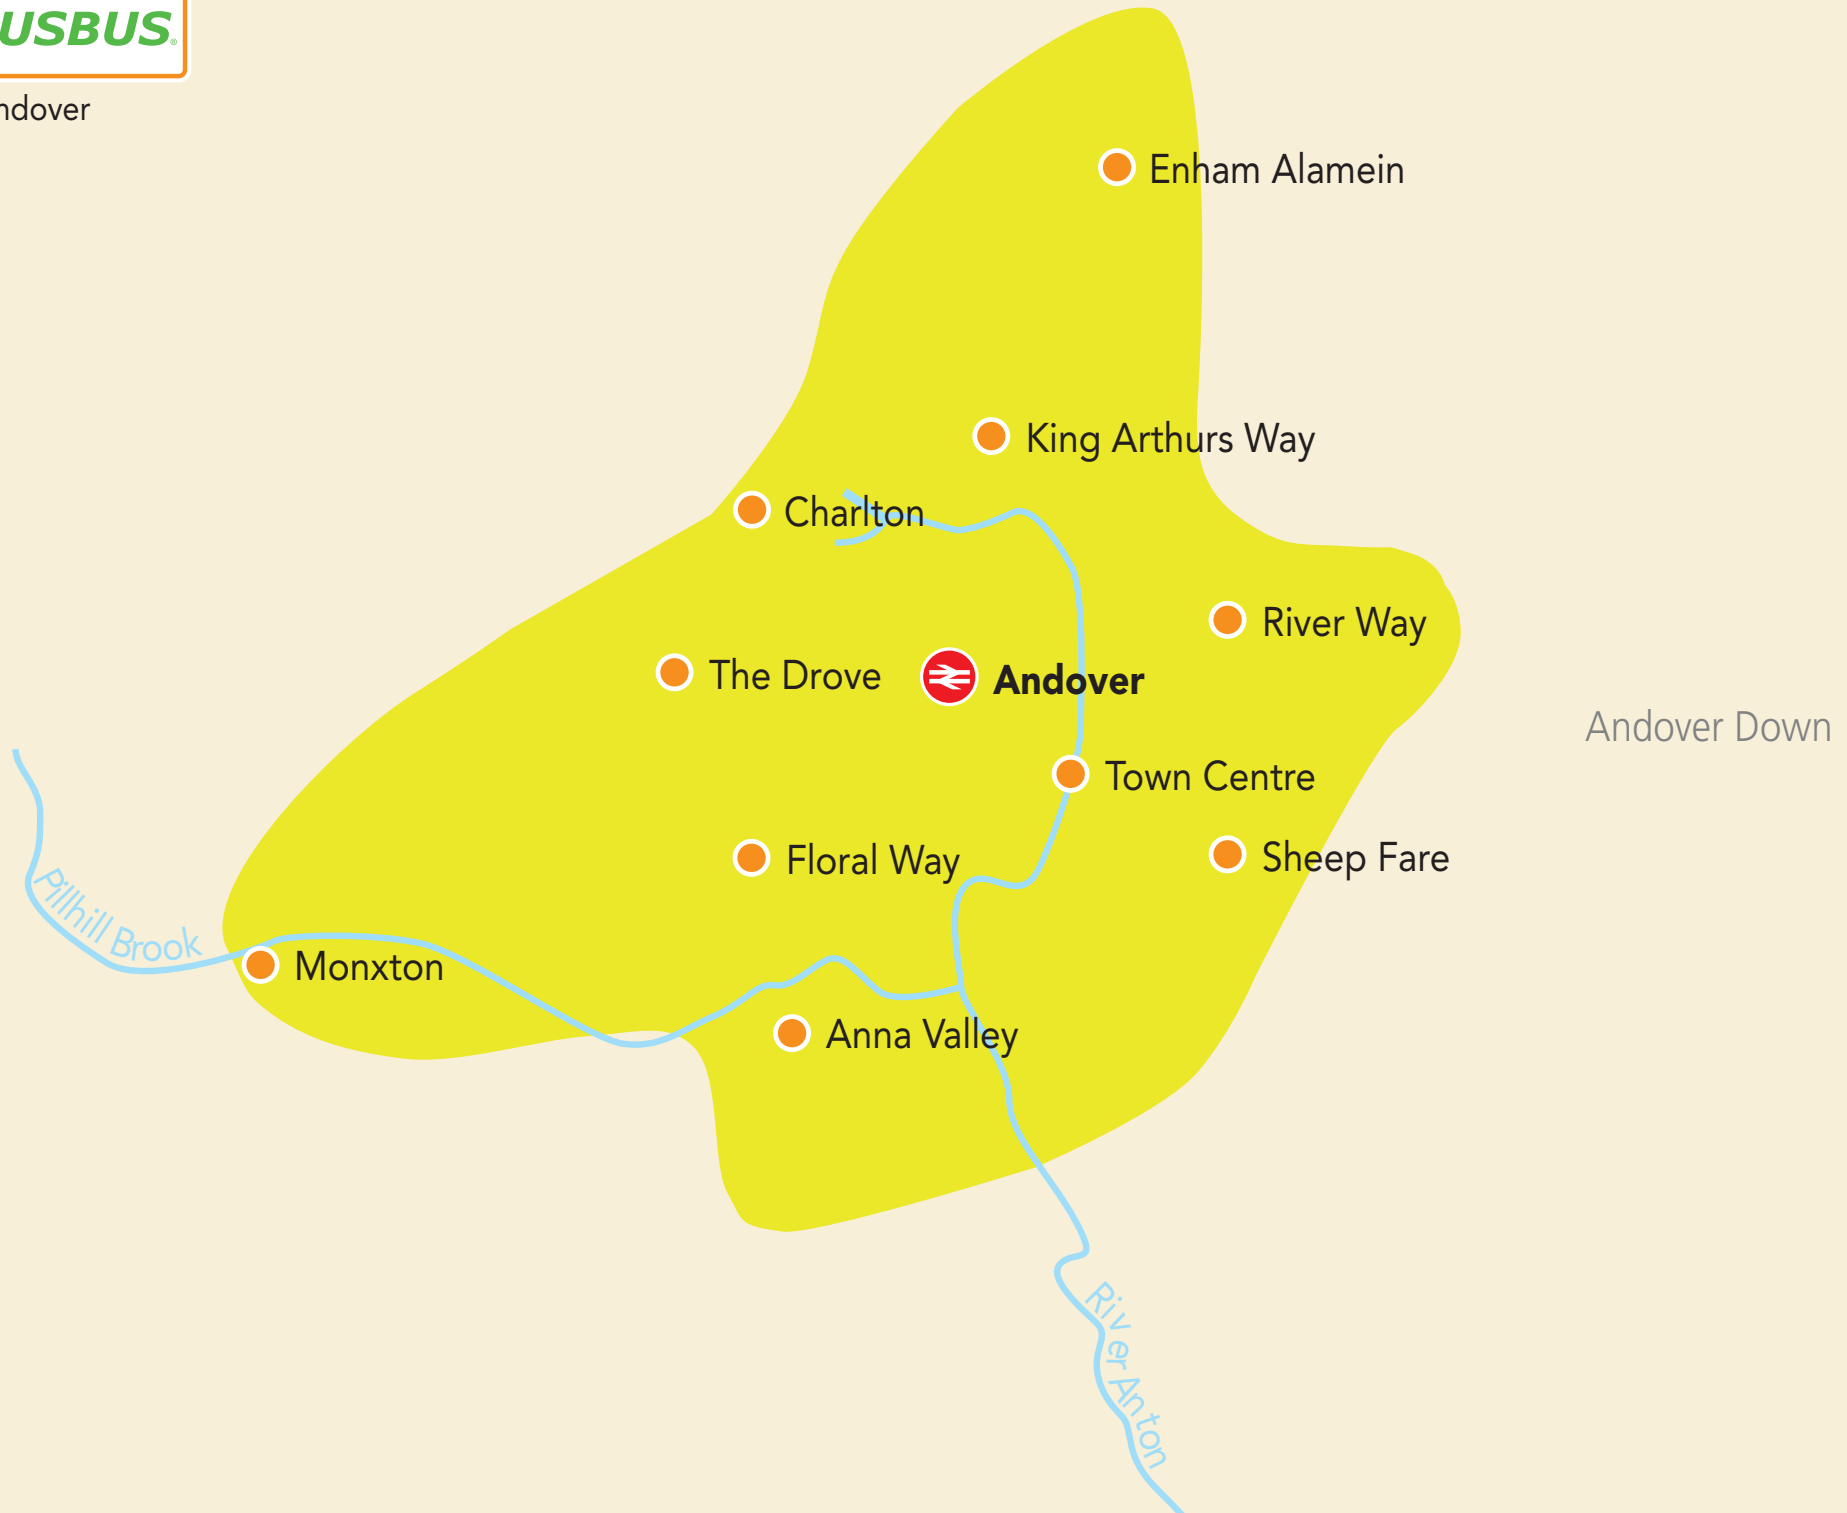

in Andover

Enham Alamein

King Arthurs Way

Charlton

River Way

The Drove **Andover**

Town Centre

Andover Down

Sheep Fare

Floral Way

Pilhill Brook

Monxton

Anna Valley

River Anton