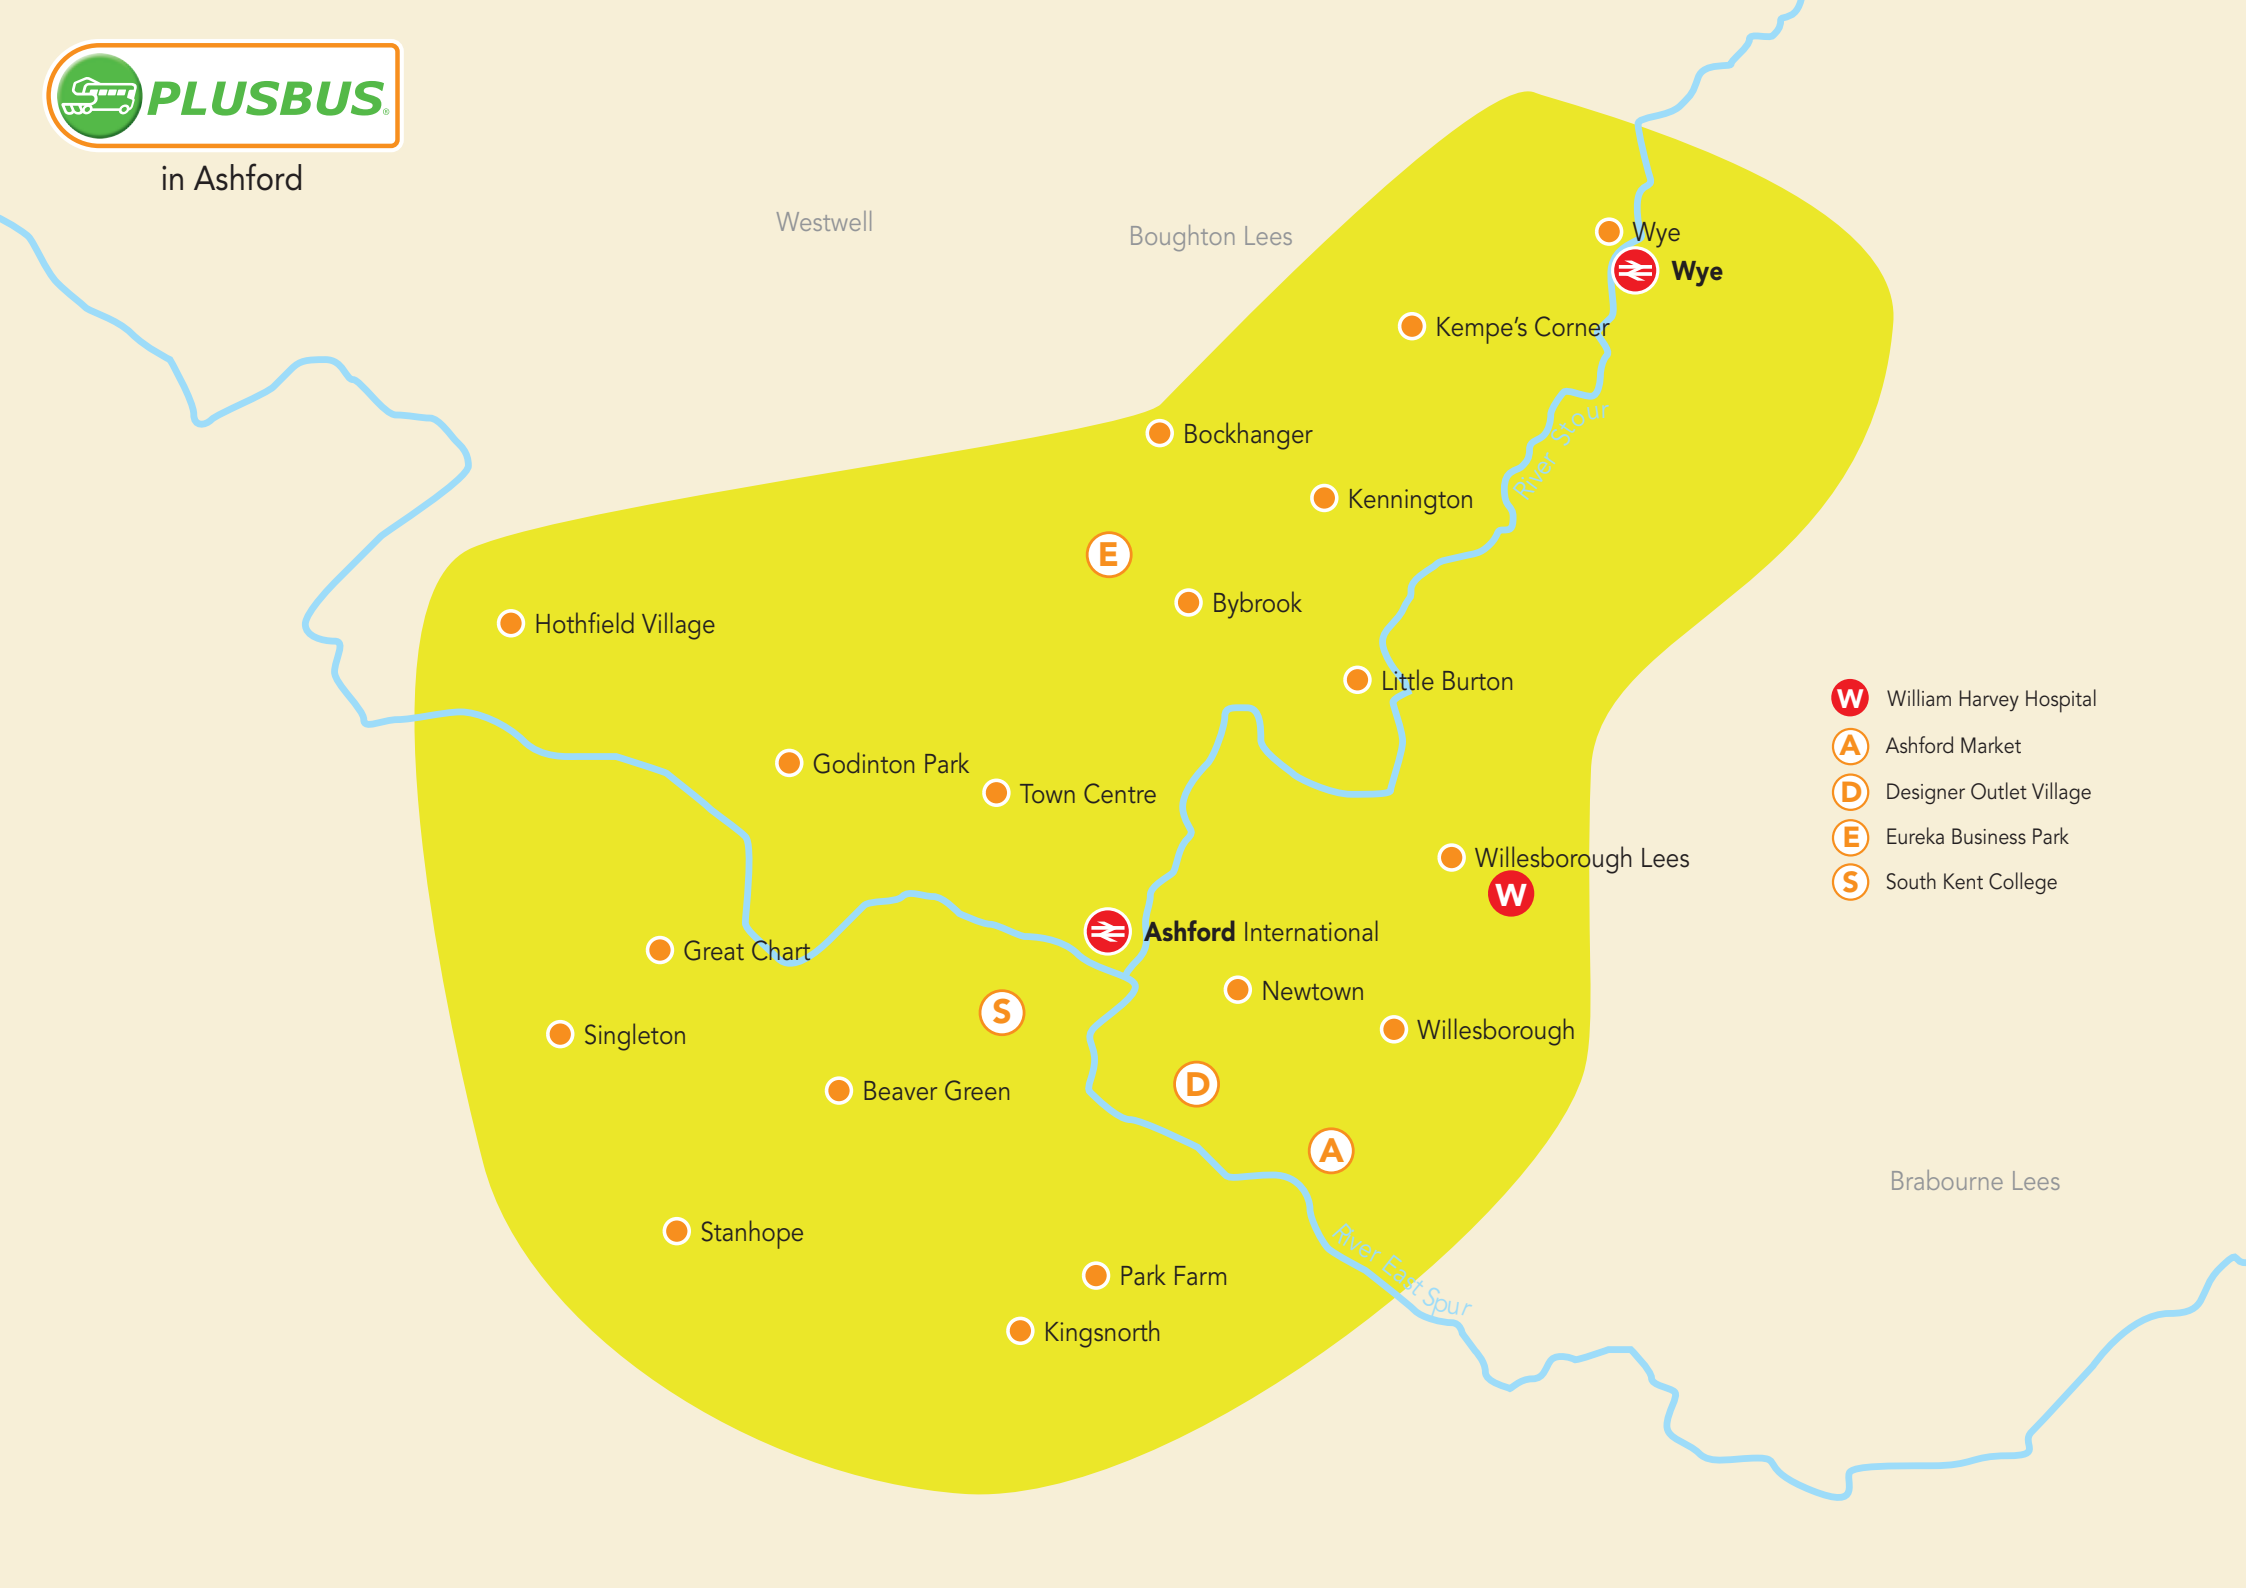

in Ashford

Westwell

Boughton Lees

Wye

Kempe's Corner

Bockhanger

Kennington

River Stour

Bybrook

Hothfield Village

Little Burton

Godinton Park

Town Centre

- William Harvey Hospital
- Ashford Market
- Designer Outlet Village
- Eureka Business Park
- South Kent College

Willeborough Lees

Great Chart

Ashford International

Newtown

Willeborough

Singleton

Beaver Green

Stanhope

Park Farm

Kingsnorth

River East Spur

Brabourne Lees