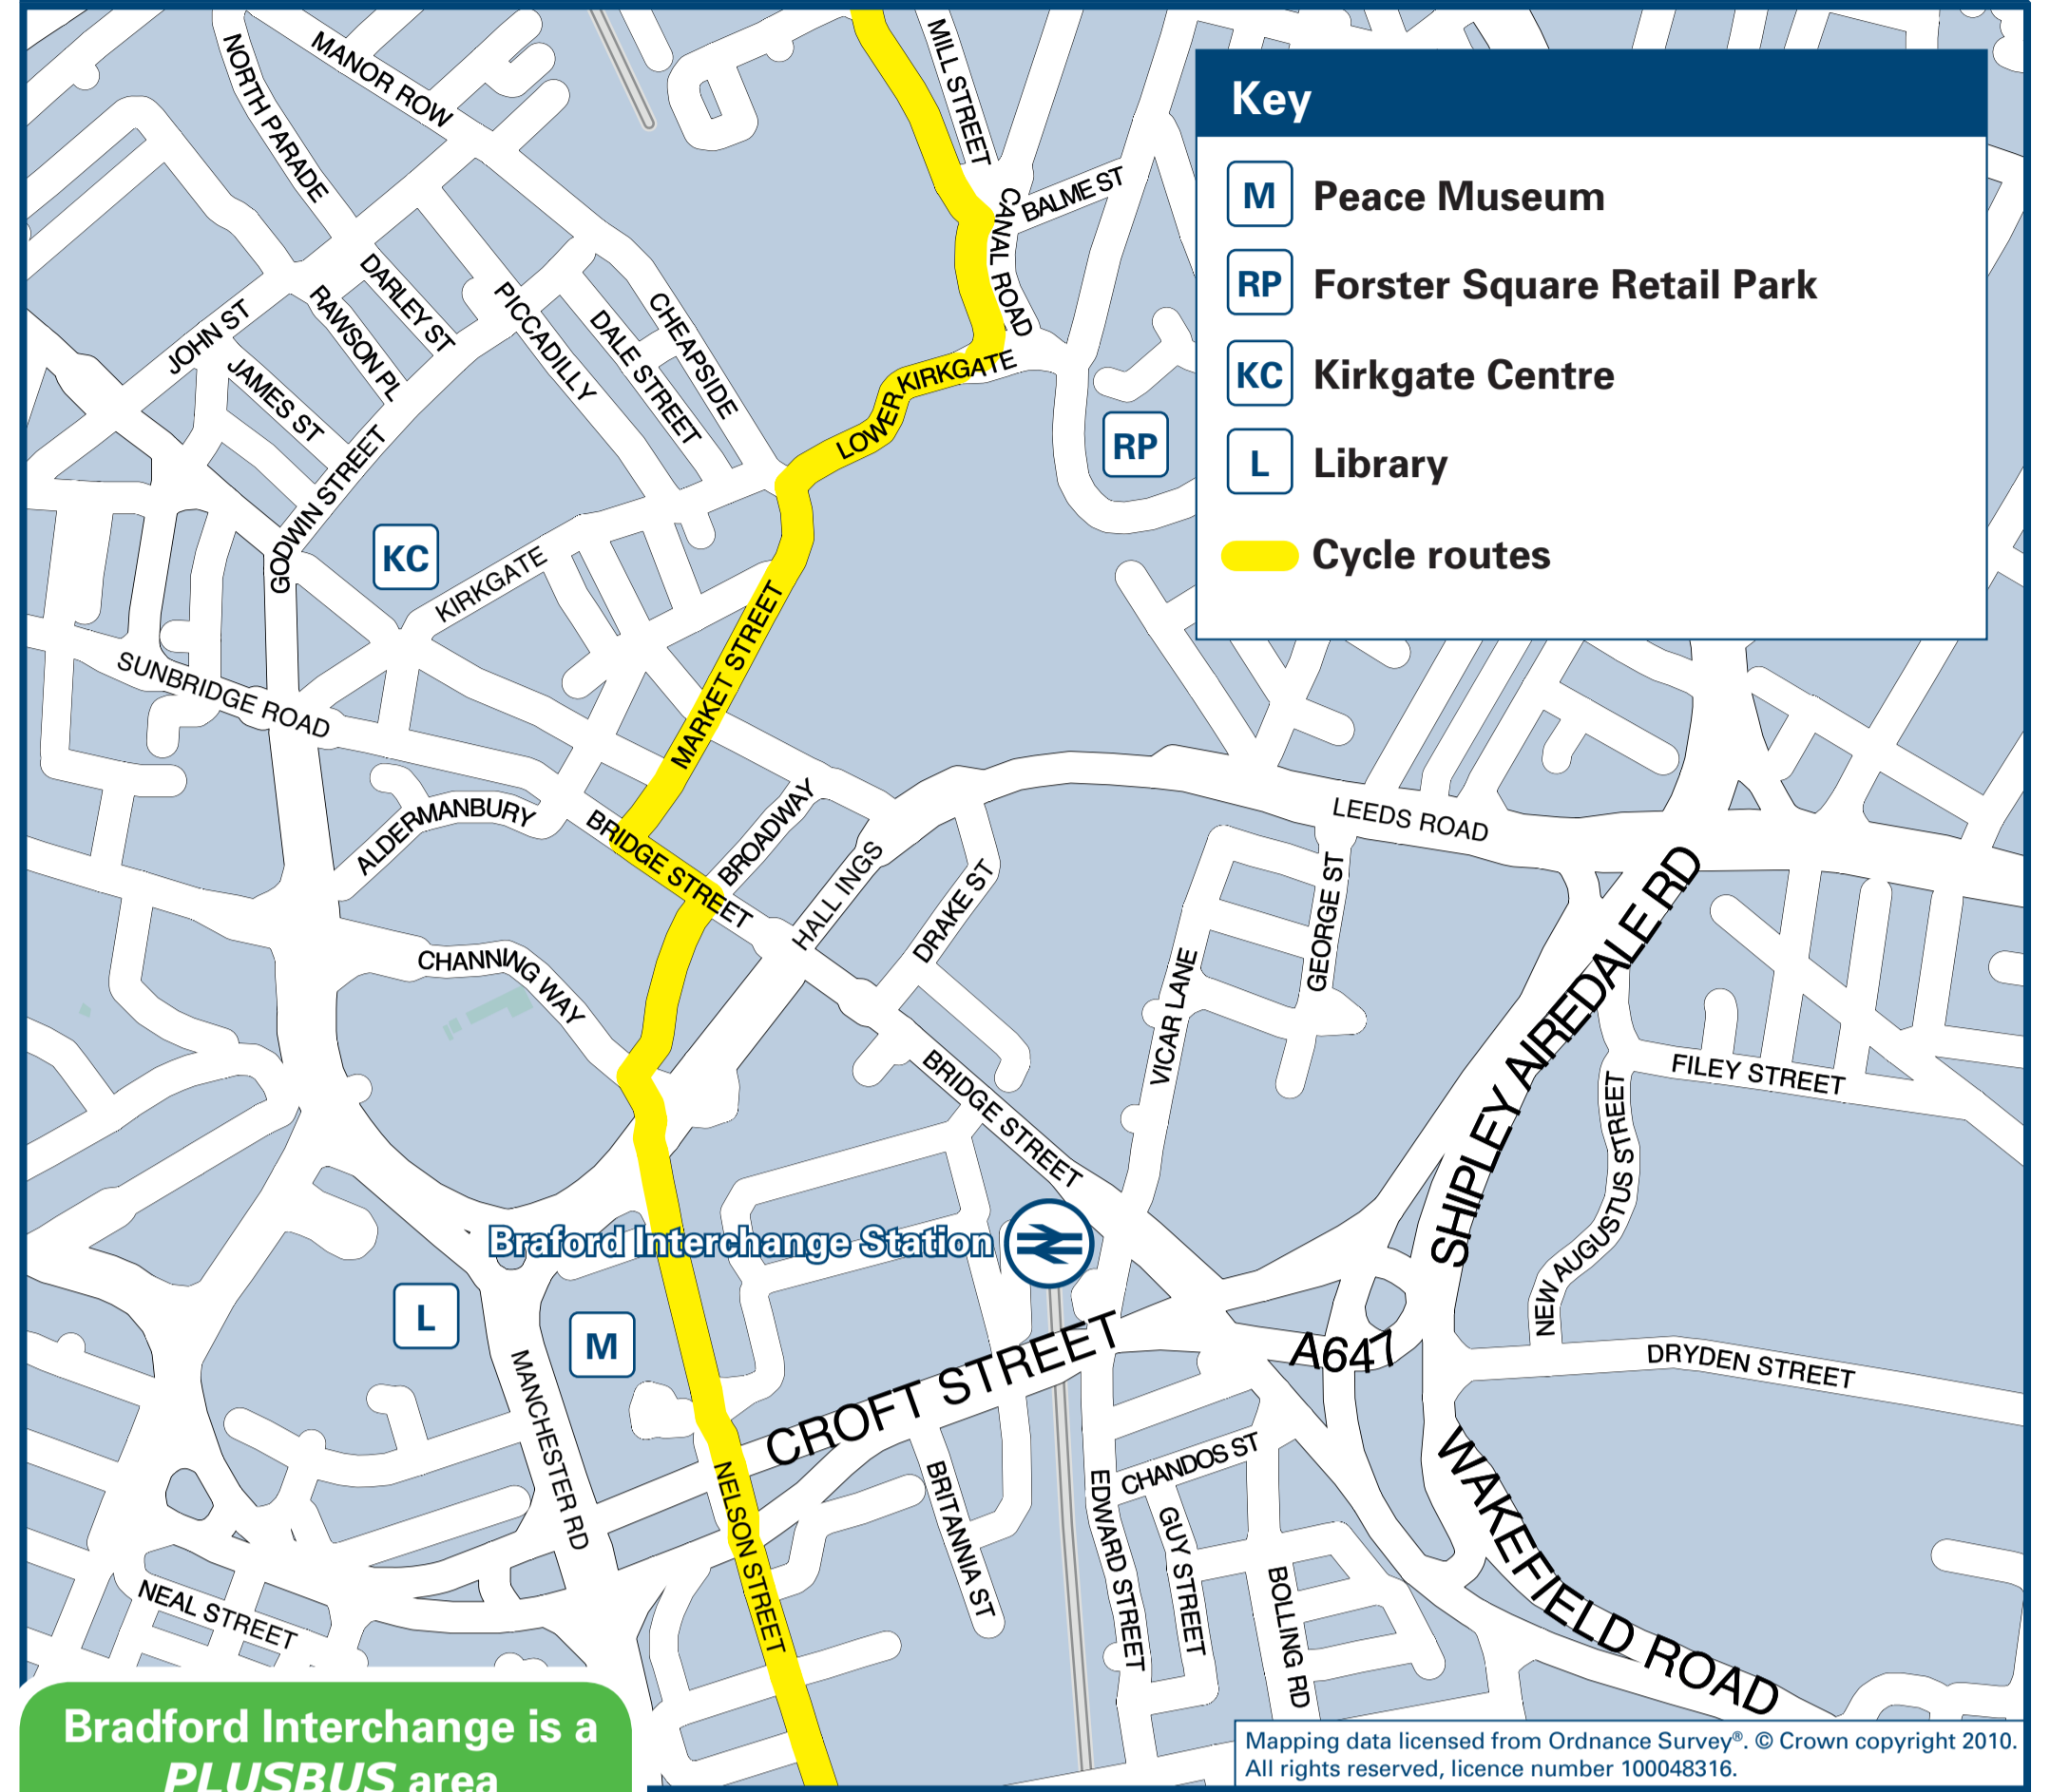

Local area map

Key

- **M** Peace Museum
- **RP** Forster Square Retail Park
- **KC** Kirkgate Centre
- **L** Library
- **Yellow line** Cycle routes

Bradford Interchange is a PLUSBUS area

PLUSBUS is a discount price 'bus pass' that you buy with your train ticket. It gives you unlimited bus travel around your chosen town, on participating buses. Visit www.plusbus.info

Destinations

DESTINATION	BUS ROUTES	BUS STOP
Allerton	615, 616	S
	617, 618	K
	625##, 626*	D
Baildon	649+	M
	656*, 657, 658+*, 659**	O
Bierley	620*, 621#	T
	624*	R
	615, 616	S
	622*, 623*	O
Bingley	662	B
Bolton Woods	656*, 657, 658+*, 659**	O
	675, 677	P
	72	A
Bradford Moor	X11*, 711*	J
	636, 637	X
	660*	M
	670*	N
Bradford Royal Infirmary	617, 618	K
	619*	O
	620*, 621#	E
	680	N
	645	I
Buttershaw	570*, 571	M
	611**	L
Calverley	612#, 640, 641, 846*	Y
	670*	N
Charlestown	649+, 653+, 660*, 963**	M
	656*, 657, 658+*, 659**	O
	737	G
Clayton	636, 637	M
Clayton Heights	576, 611**, 612#	L
	615	S
	622*	B
	623*, 662	D
Crossflatts	662	B
Cullingworth	696*, 697	R
Dudley Hill	617, 618	U
	620*	T
	624*	R
East Bowling	617, 618	U
	620*	T
	624*	R
	640, 641	W
	645	V
Eccleshill	660*	M
	670*	N
	747	G
	645	V
Eccleshill Hospital	660*	M
	670*	N
	747	G
Eldwick	622*, 623*	D
Esholt	649+, 653+, 963**	M
	737	G

DESTINATION	BUS ROUTES	BUS STOP
Fagley	645	V
	660*	M
	670*	N
	682--	E
Fairweather Green	607, 615, 616	S
	696*, 697	R
	662	B
	737	G
Frizinghall	622*, 623*, 625##, 626*	D
	649+, 653+, 963**	M
	657, 658+*, 659**	O
	620*, 621#	E
	617, 618	K
	680	N
Girlington	619*	O
	607, 615, 616	S
	696*, 697	R
	576, 611**, 612#	L
Great Horton	619*	O
	680	N
	645	V
Greengates	660*	M
	670*	N
	747	G
Guiseley	653+, 963**	M
	737	G
Heaton	680	N
Holme Wood	607	C
	617, 618	U
	645	V
Horton Bank	576, 611**, 612#	L
	845&	O
	846*	Y
	641	W
Idle	660*	M
	670*	N
	X11*, 711*	J
Laisterdyke	72	A
	607	C
	630	G
Leaventhorpe	607	S
Leeds / Bradford Airport	696*, 697	R
	747	G
Lidget Green	619*	O
	636, 637	M
	680	N
	620*, 621#	E
	617, 618	K
	636, 637	M
Listerhills	607, 615, 616	S
	696*, 697	R

DESTINATION	BUS ROUTES	BUS STOP
Little Horton	570*, 571	M
	640, 641, 846*	Y
	845&	O
Lynfield Mount Hospital	620*, 621#	E
	622*, 623*, 625##,	H
	626*, 627##	
	645	I
Odsal	681-, 682--	O
	845&	O
	846*	Y
	624*	R
Odsal Top	681-, 682--	O
	622*, 623*, 625##,	H
	626*, 627##	
	645	I
Pudsey	X11*, 711*	J
Queensbury	576	L
Riddlesden	662	B
	622*, 623*	D
	662	B
Saltaire	675, 677	B
Sandy Lane	615, 616	S
Scholemoor	636, 637	M
Shelf	570*, 571	M
	681-, 682--	O
	622*, 623*, 625##, 626*	D
	737	G
Shipley	624*, 627##, 657, 677	P
	649+, 653+, 963**	M
	656*, 658+*, 659**	O
	662	B
	570*, 571	M
	640, 641, 846*	Y
	660*	M
St Lukes Hospital	72	A
	X6*	C
Thornbury	X11*, 711*	J
	636, 637	X
Thornton	607	S
	696*, 697	R
	641	W
Thorpe Edge	660*	M
	670*	N
Tong Street	607	C
Tyersal	630	G
University of Bradford / College	611**612#	L

DESTINATION	BUS ROUTES	BUS STOP
West Bowling	622*, 623*, 625##,	H
	626*, 627##	
	645	I
	675, 677	O
	681-, 682--	J
	845&	O
	846*	Y
Wilsden	616	S
Yeadon	737, 747	G