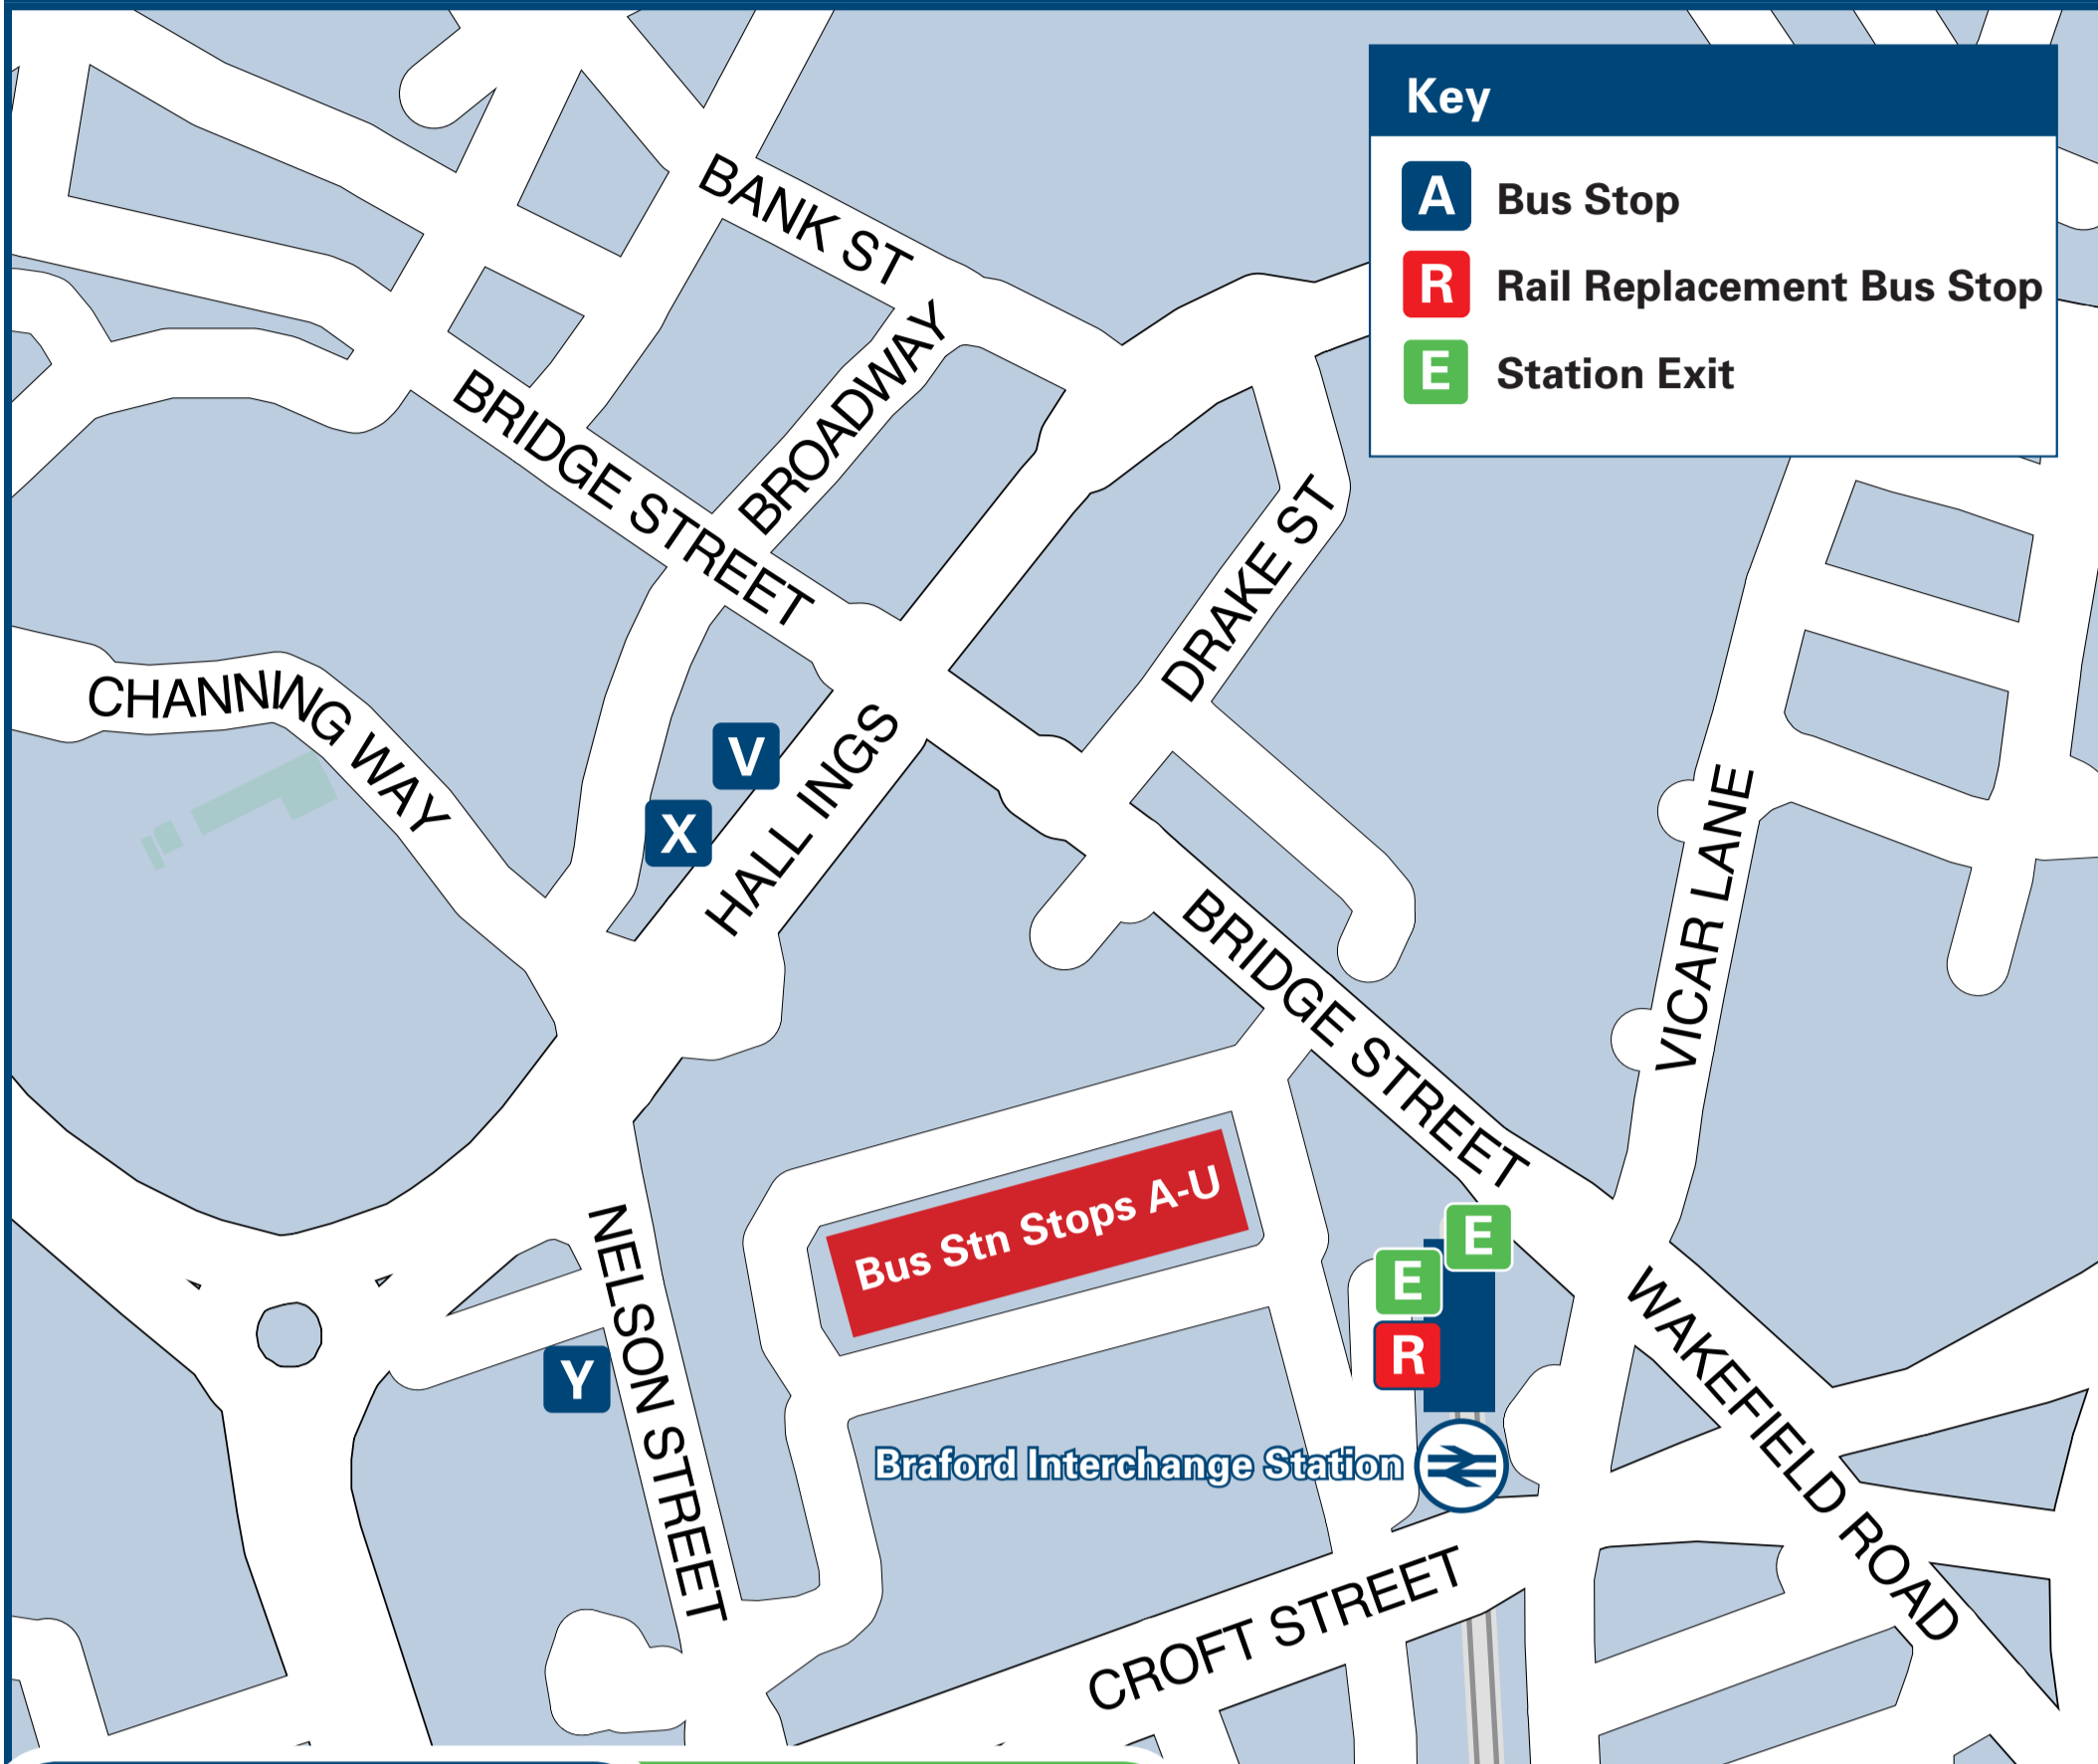

Bradford Interchange Station

Onward Travel Information

Buses and Taxis

Key

- **A** Bus Stop
- **R** Rail Replacement Bus Stop
- **E** Station Exit

Text Traveline and find out when your next bus is

Text the relevant code for your bus stop to 84268 and receive a text back with the time of the next bus. Traveline texts cost up to 25p for each successful response (plus usual text costs). Codes can be found at the bus stops.