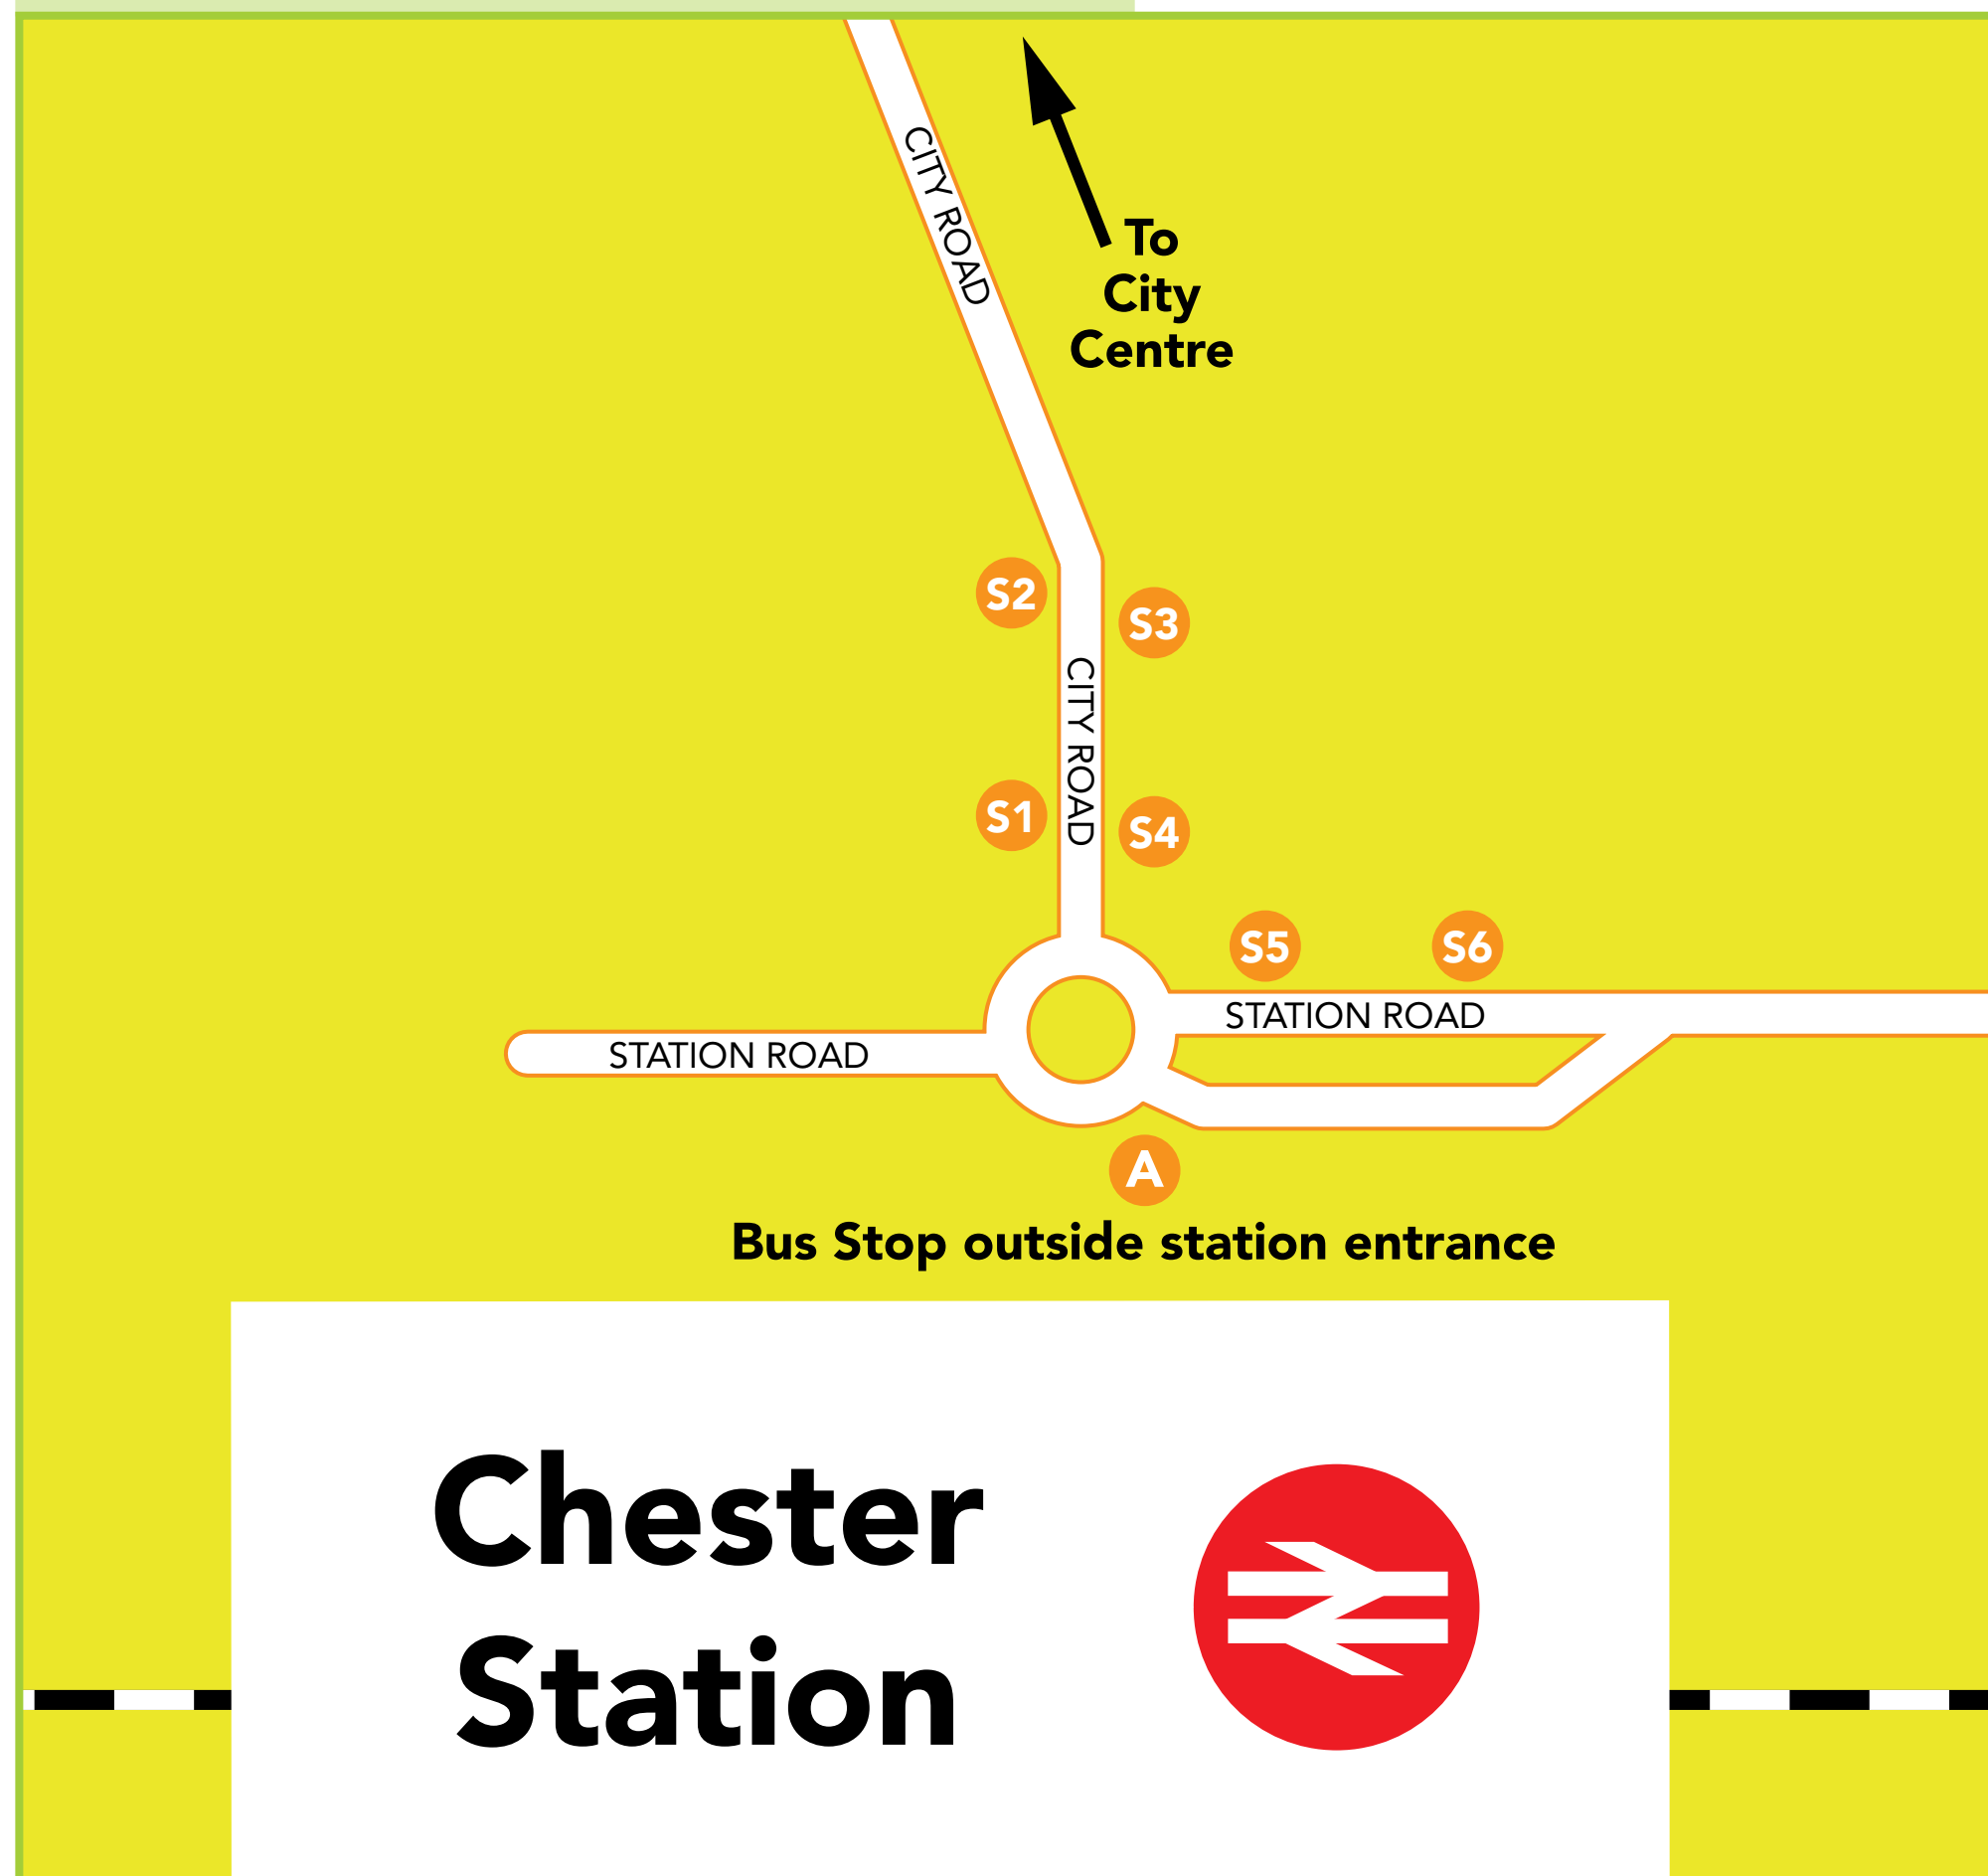

Buses from CHESTER station

Bus stops near by

Plusbus zone map

Destinations

PLUSBUS ticket is valid to this destination

DESTINATION	BUS ROUTES	BUS STOP	DESTINATION	BUS ROUTES	BUS STOP	DESTINATION	BUS ROUTES	BUS STOP
Bretton	3, 4	S4	Chester Zoo	Rail/First 1*	#	Newton	4***, 27	S6
Broughton/	3, 4,	S4	Chester Zoo	4***	S6	Penyffordd	3	S4
Broughton Business Park	X44, X55	S4	Ellesmere Port	4***	S6	Pulford	Arriva 1	S3
Buckley	3, 4, X44, X55	S4	Ewloe	4, X44	S4	Rossett	Arriva 1	S3
Cheshire Oaks Retail Village	Rail/First 1*	#	Gresford	Arriva 1	S3	Saltney	3, 4	S4
Cheshire Oaks Retail Village	4***	S6	Guilden Sutton	27	S6	Stoak	4***	S6
Chester Business Park	Arriva 1, X44, X55	S3	Hawarden	4, X44	S4	Upton/Upton Heath	Rail/First 1*	#
Chester City Centre*	CRL ^(S)	A	Hoole	27	S6	Upton/Upton Heath	4***	S6
Chester City Centre*	Arriva 1, 3, 4, X44, X55	S3 S4	Lache	3, 4	S4	Wervin	4***	S6
Chester City Centre**	27	S1	Lavister	Arriva 1	S3	Westminster Park	3, 4	S4
			Marford	Arriva 1	S3			

* Buses arrive at Frodsham Street/Foregate Street Bus Stands from where other services depart to most parts of Chester and beyond.
 ** Buses arrive The Bus Exchange from where other services depart to most parts of Chester and beyond.
 *** This is GHA Coaches service 4 - all other service 4 buses are operated by Arriva.
 (S) This is the City Rail Link free bus (operated by First).
 # Take the Merseyrail Train to Bache Rail Station then change here for the First service 1 bus to Upton, Upton Heath and Chester Zoo.