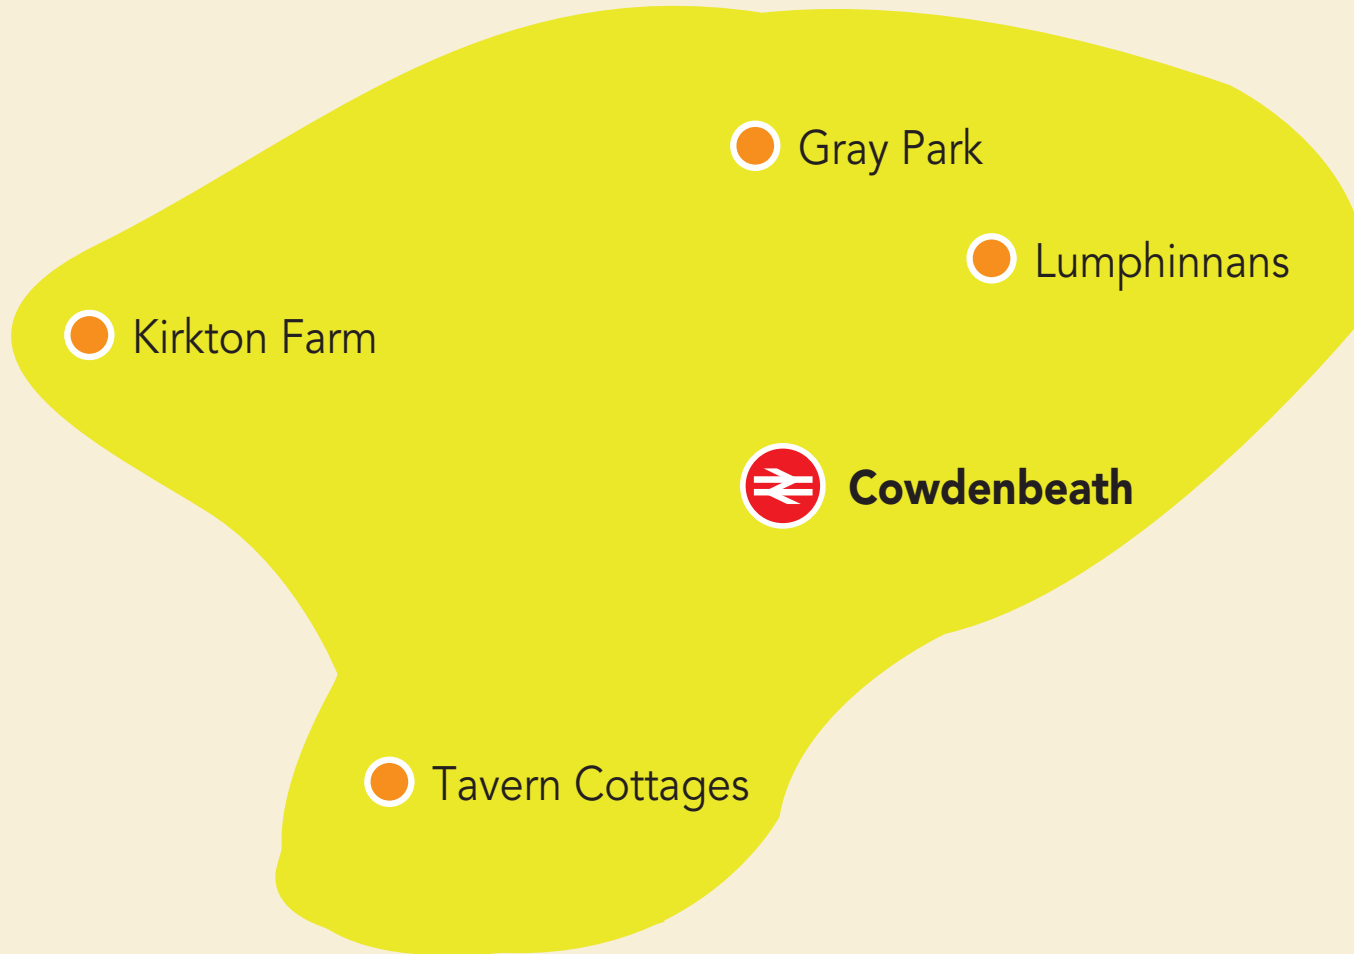

in Cowdenbeath

Kirkton Farm

Gray Park

Lumphinnans

 **Cowdenbeath**

Tavern Cottages