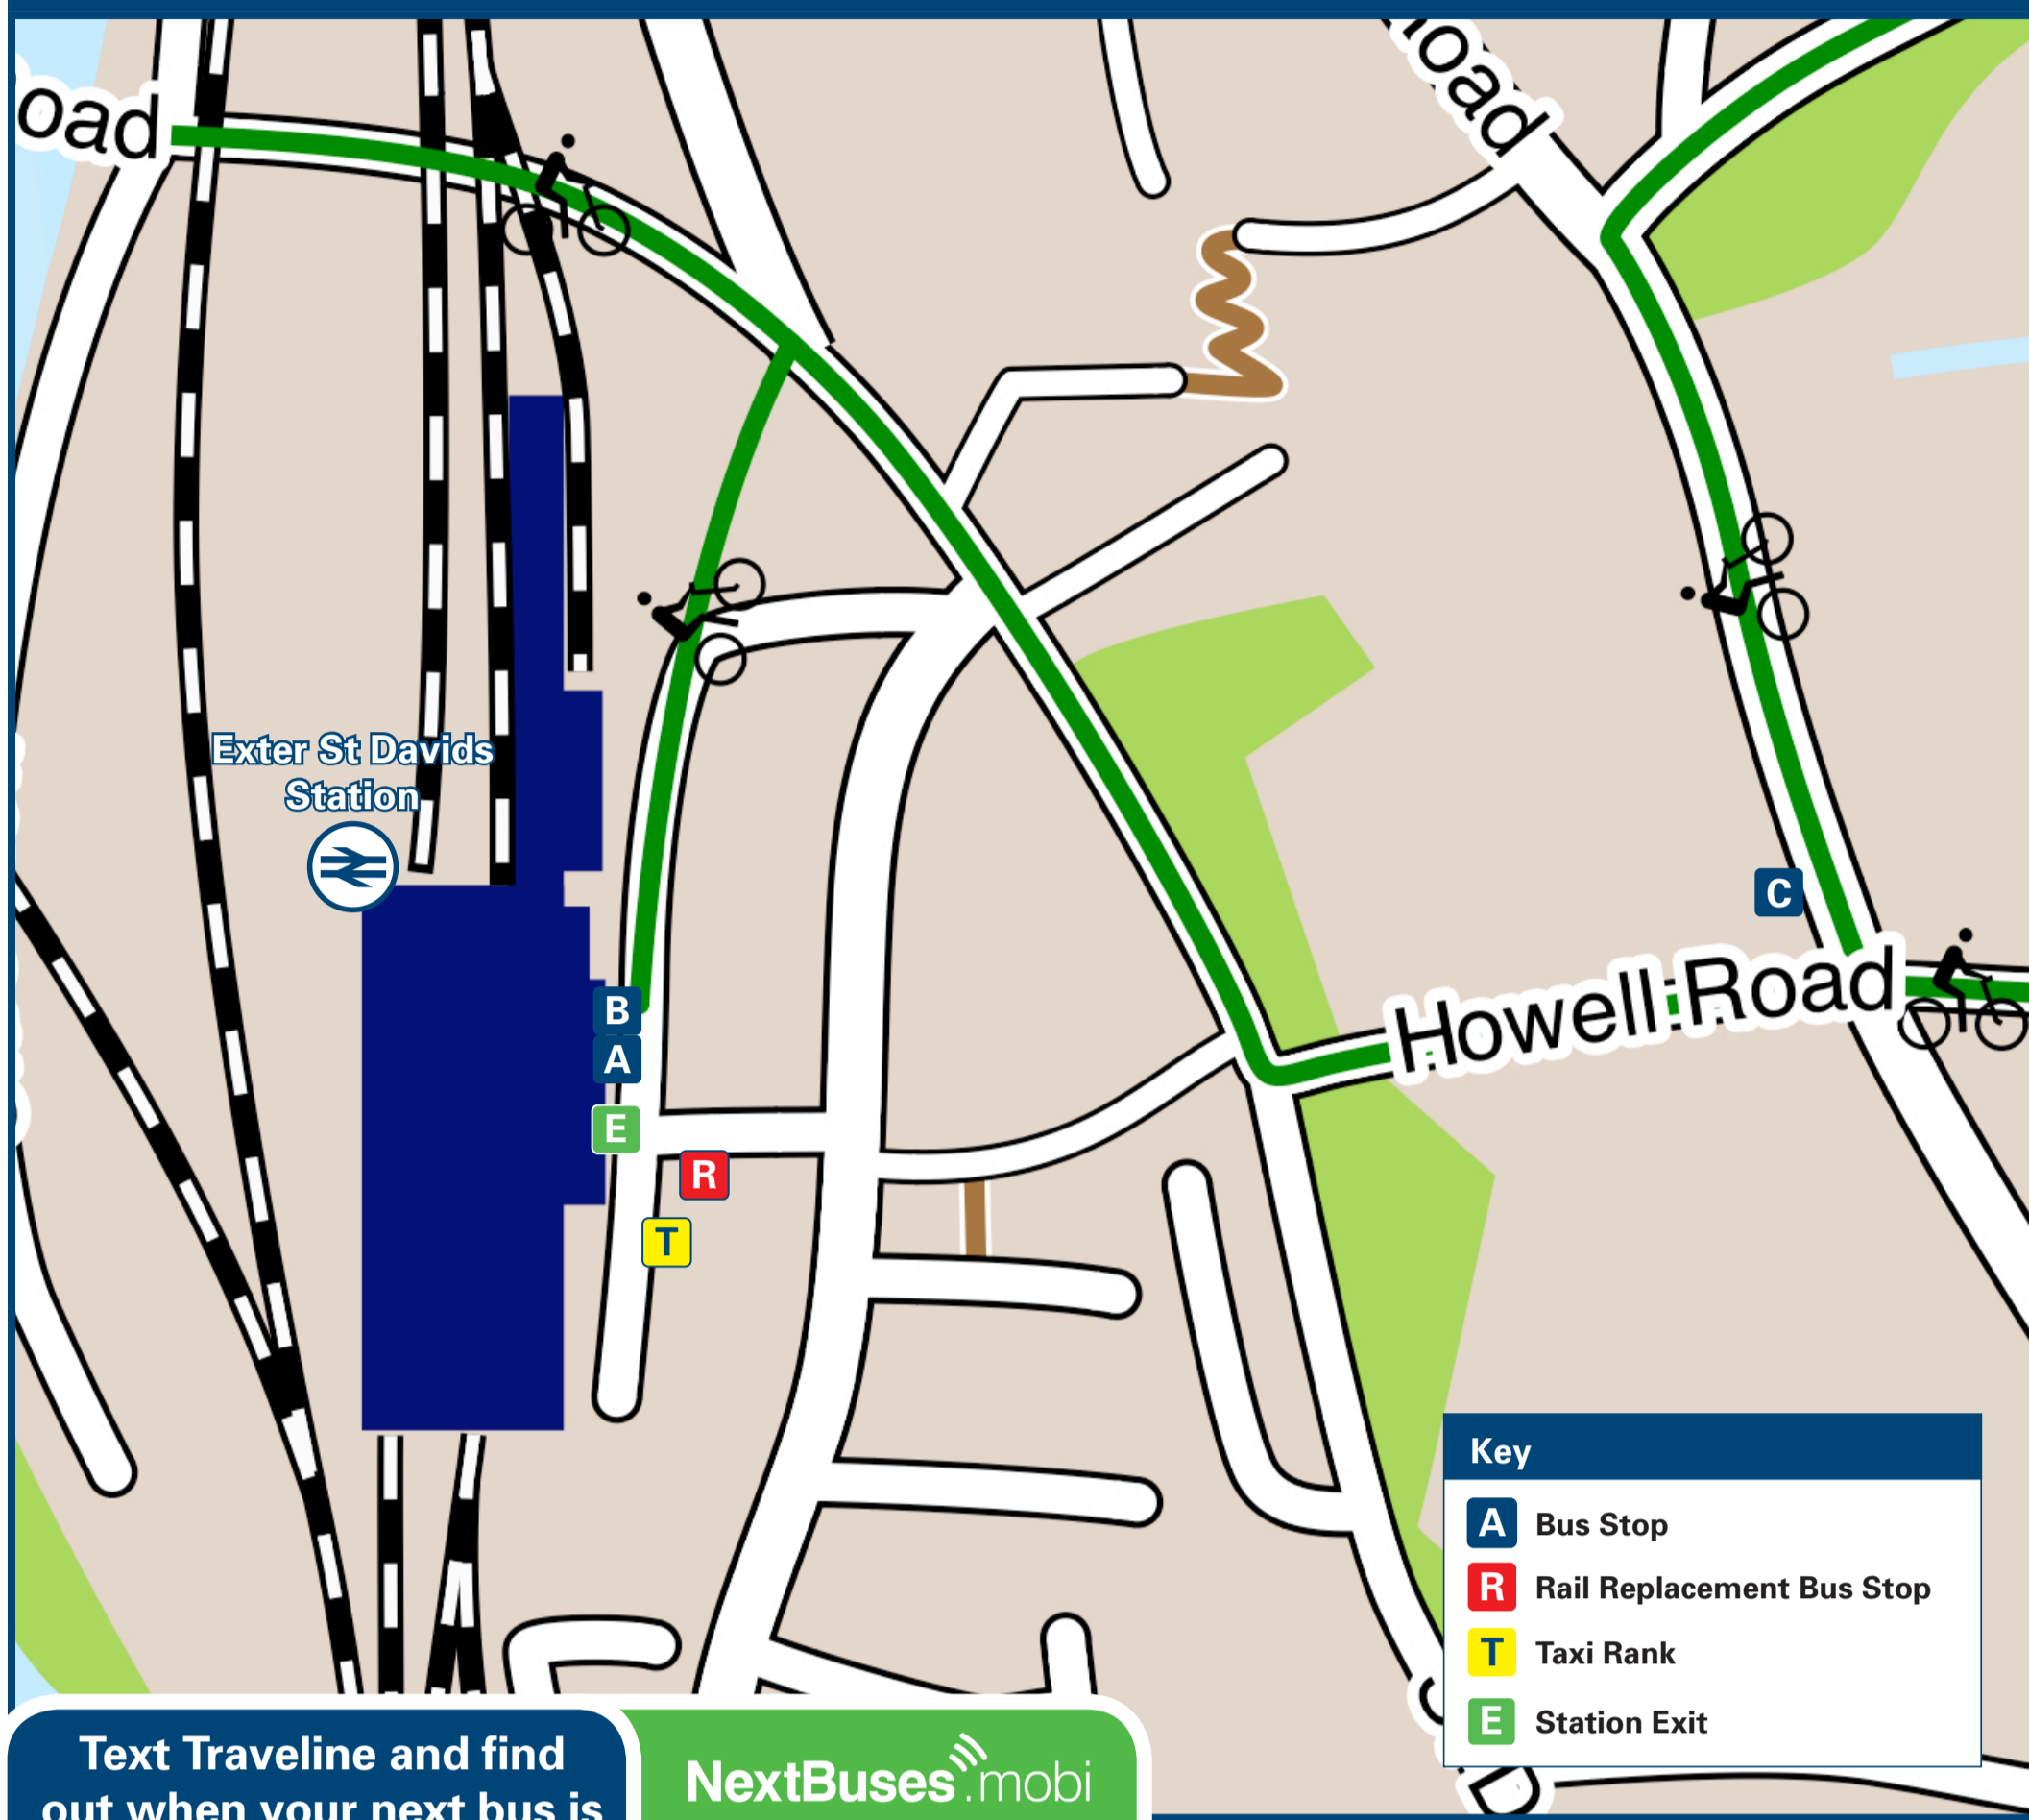

Exeter St Davids Station

Onward Travel Information

Buses and Taxis

Text Traveline and find out when your next bus is **NextBuses**.mobi

Text the relevant code for your bus stop to 84268 and receive a text back with the time of the next bus. Traveline texts cost up to 25p for each successful response (plus usual text costs).

A dvndmawa B dvndmawd
C dvngdptj