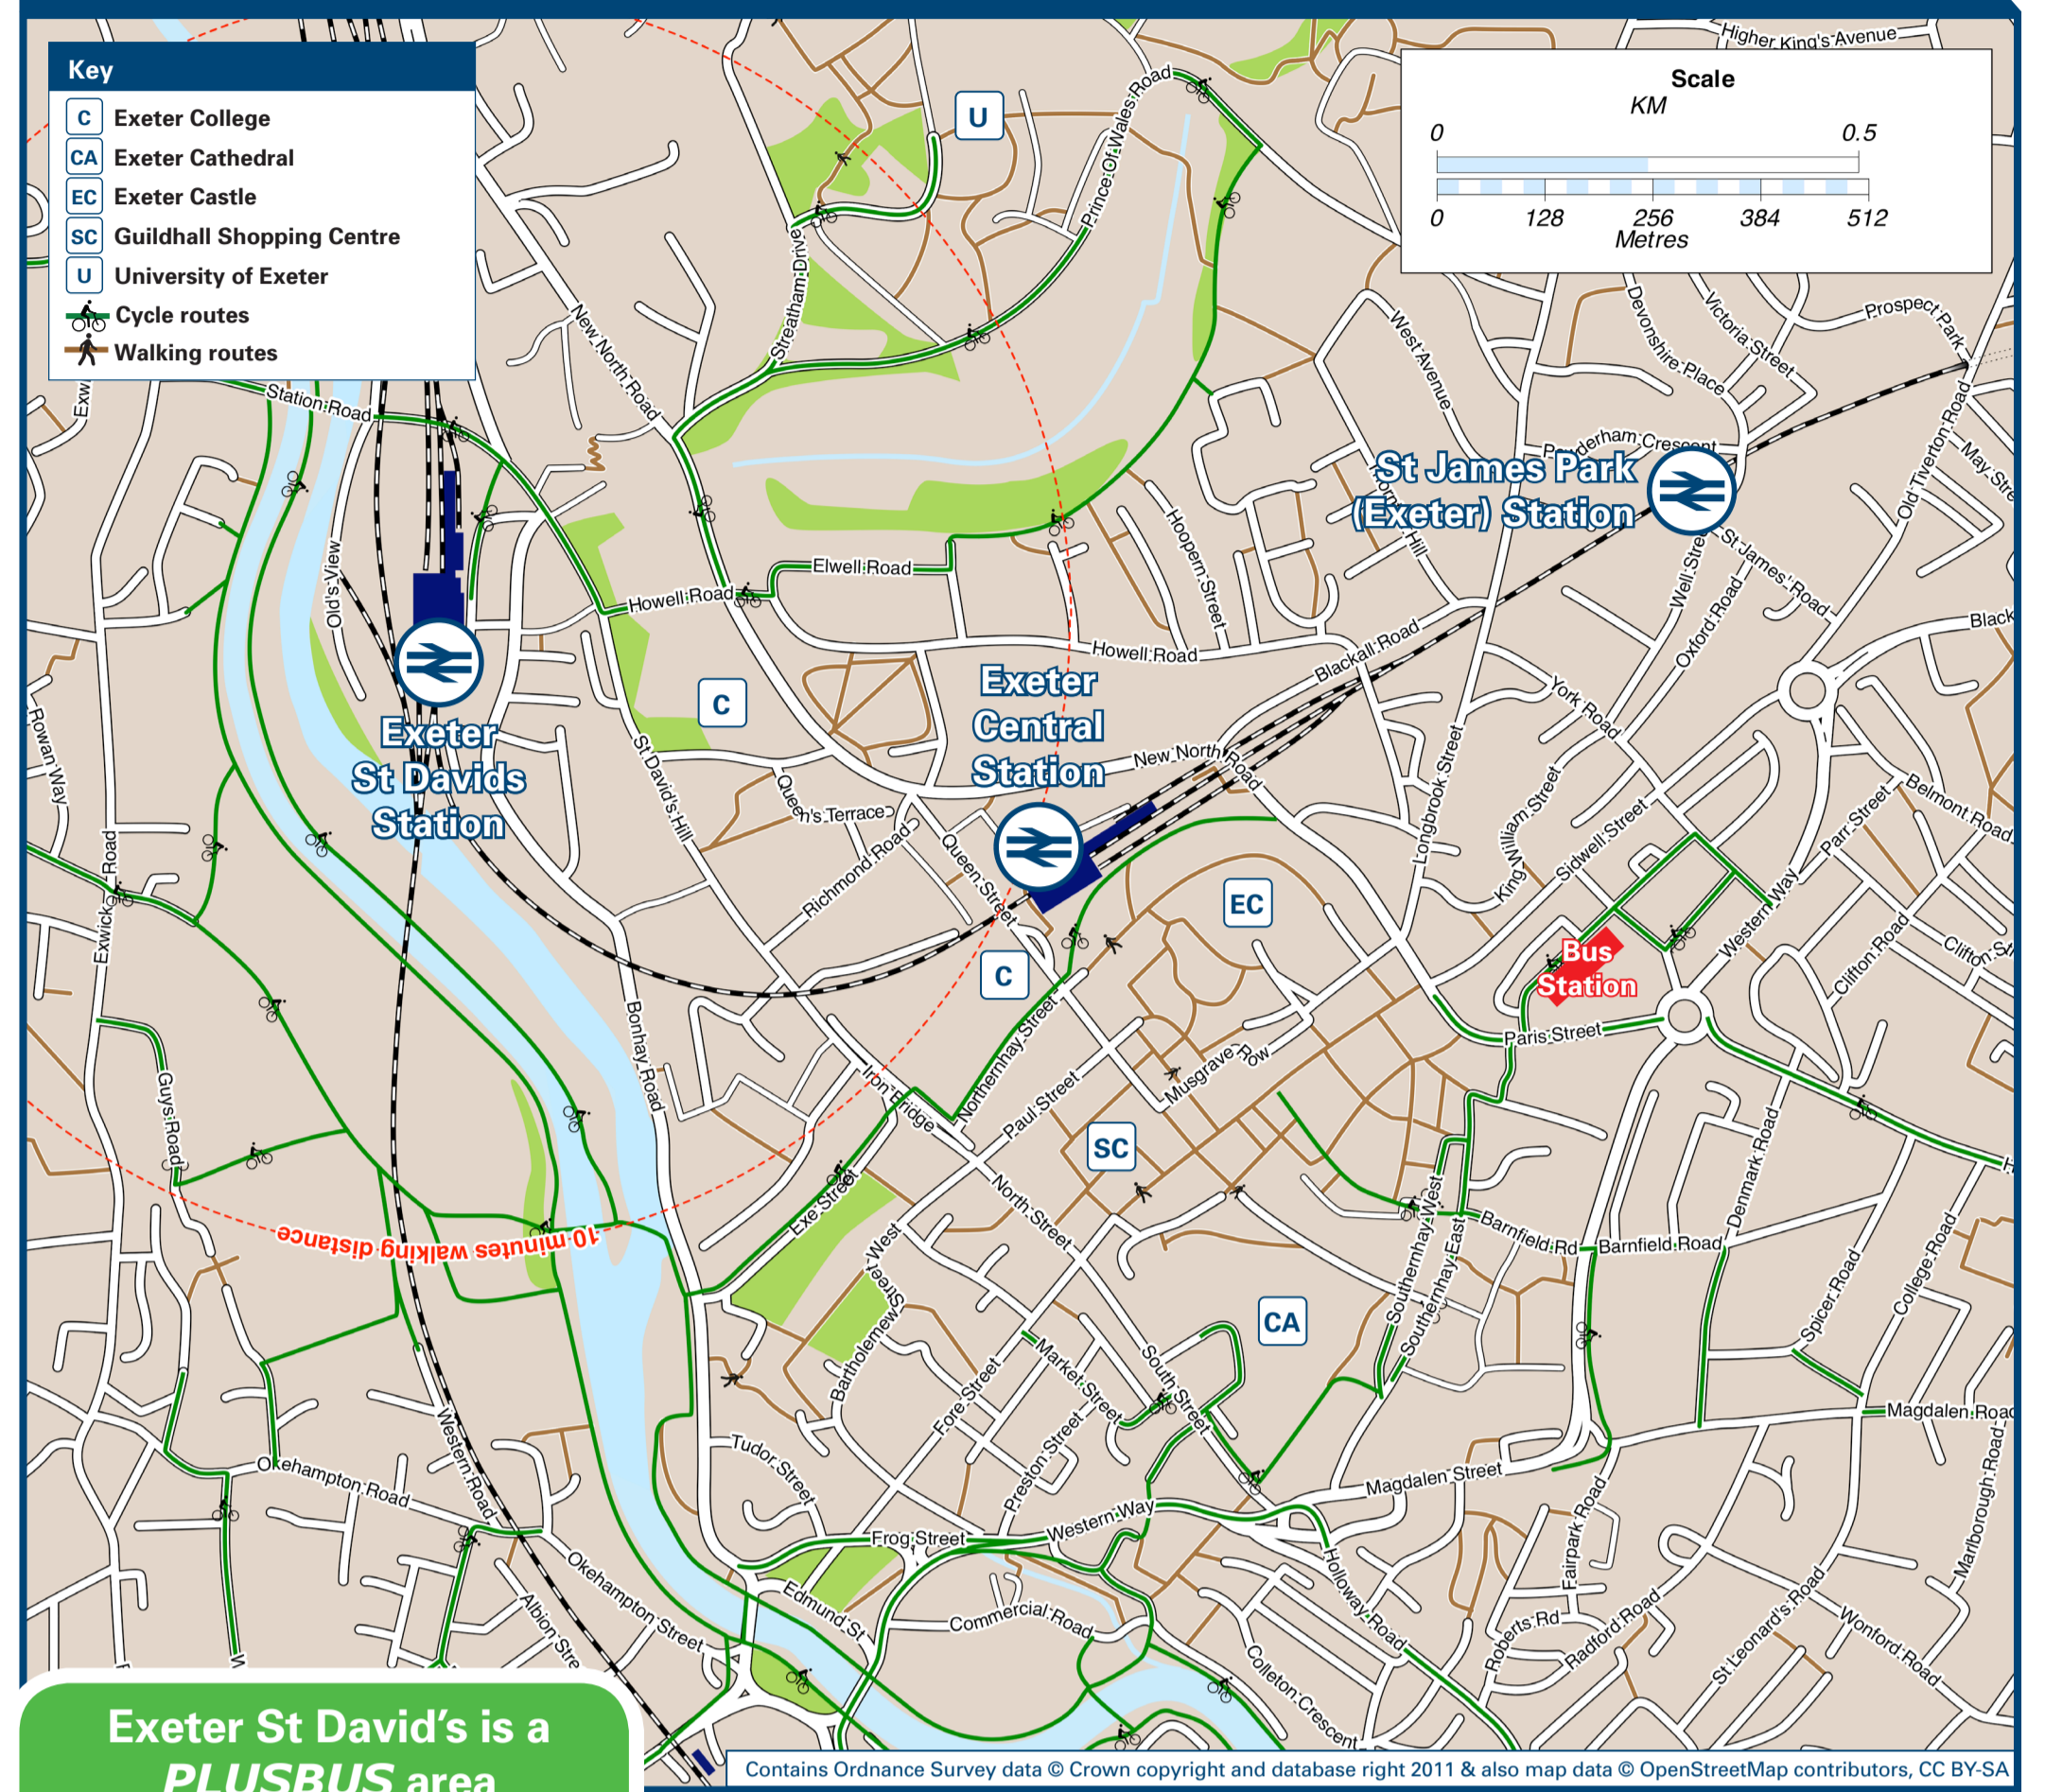

A dvndmawa B dvndmawd
C dvngdptj

Local area map

Exeter St David's is a **PLUSBUS** area

PLUSBUS is a discount price 'bus pass' that you buy with your train ticket. It gives you unlimited bus travel around your chosen town, on participating buses. Visit www.plusbus.info

DESTINATION	BUS ROUTES	BUS STOP
Exeter Racecourse	Free Shuttle Bus (Race Days only)	Outside this Station
Exminster	B	High Street Stop 4
Heavitree (Honiton Road)	56	B
Holsworthy	X9, 599	B
Launceston	510	B
Lyme Regis	X53	Bus Stn Bay 14
Newton St Cyres	51, 377, 50, 369, 377	B, C
Okehampton (for the Dartmoor Railway)	X9, 510, 599	B
Pathfinder Village	510, 599	B
Rewe	55B, 55, 55A, 155	B, C
Royal Devon & Exeter Hospital	H	A
Seaton (for Seaton Tramway)	52A, X53	Bus Stn Bay 7, Bus Stn Bay 14
Sidmouth	52A, 52B	Bus Stn Bay 7
Silverton	55B, 55, 55A, 155	B, C
Sticklepath	510, 599	B
Stoke Canon	55B, 55, 55A, 155	B, C
Tedburn St Mary	510, 599	B

DESTINATION	BUS ROUTES	BUS STOP
Thorverton	55B, 678, 55, 55A, 155	B, C
Tiverton (Town Centre)	55B, 55, 55A, 155	B, C
University of Exeter (St Lukes Campus)	H	A
University of Exeter (Streatham Campus)	10 minutes walk from this Station (see maps), H	A
Wadebridge	510	B
Whiddon Down	510, 599	B
Wonford	H	A
Woodbury (& Woodbury Salterton)	56	B