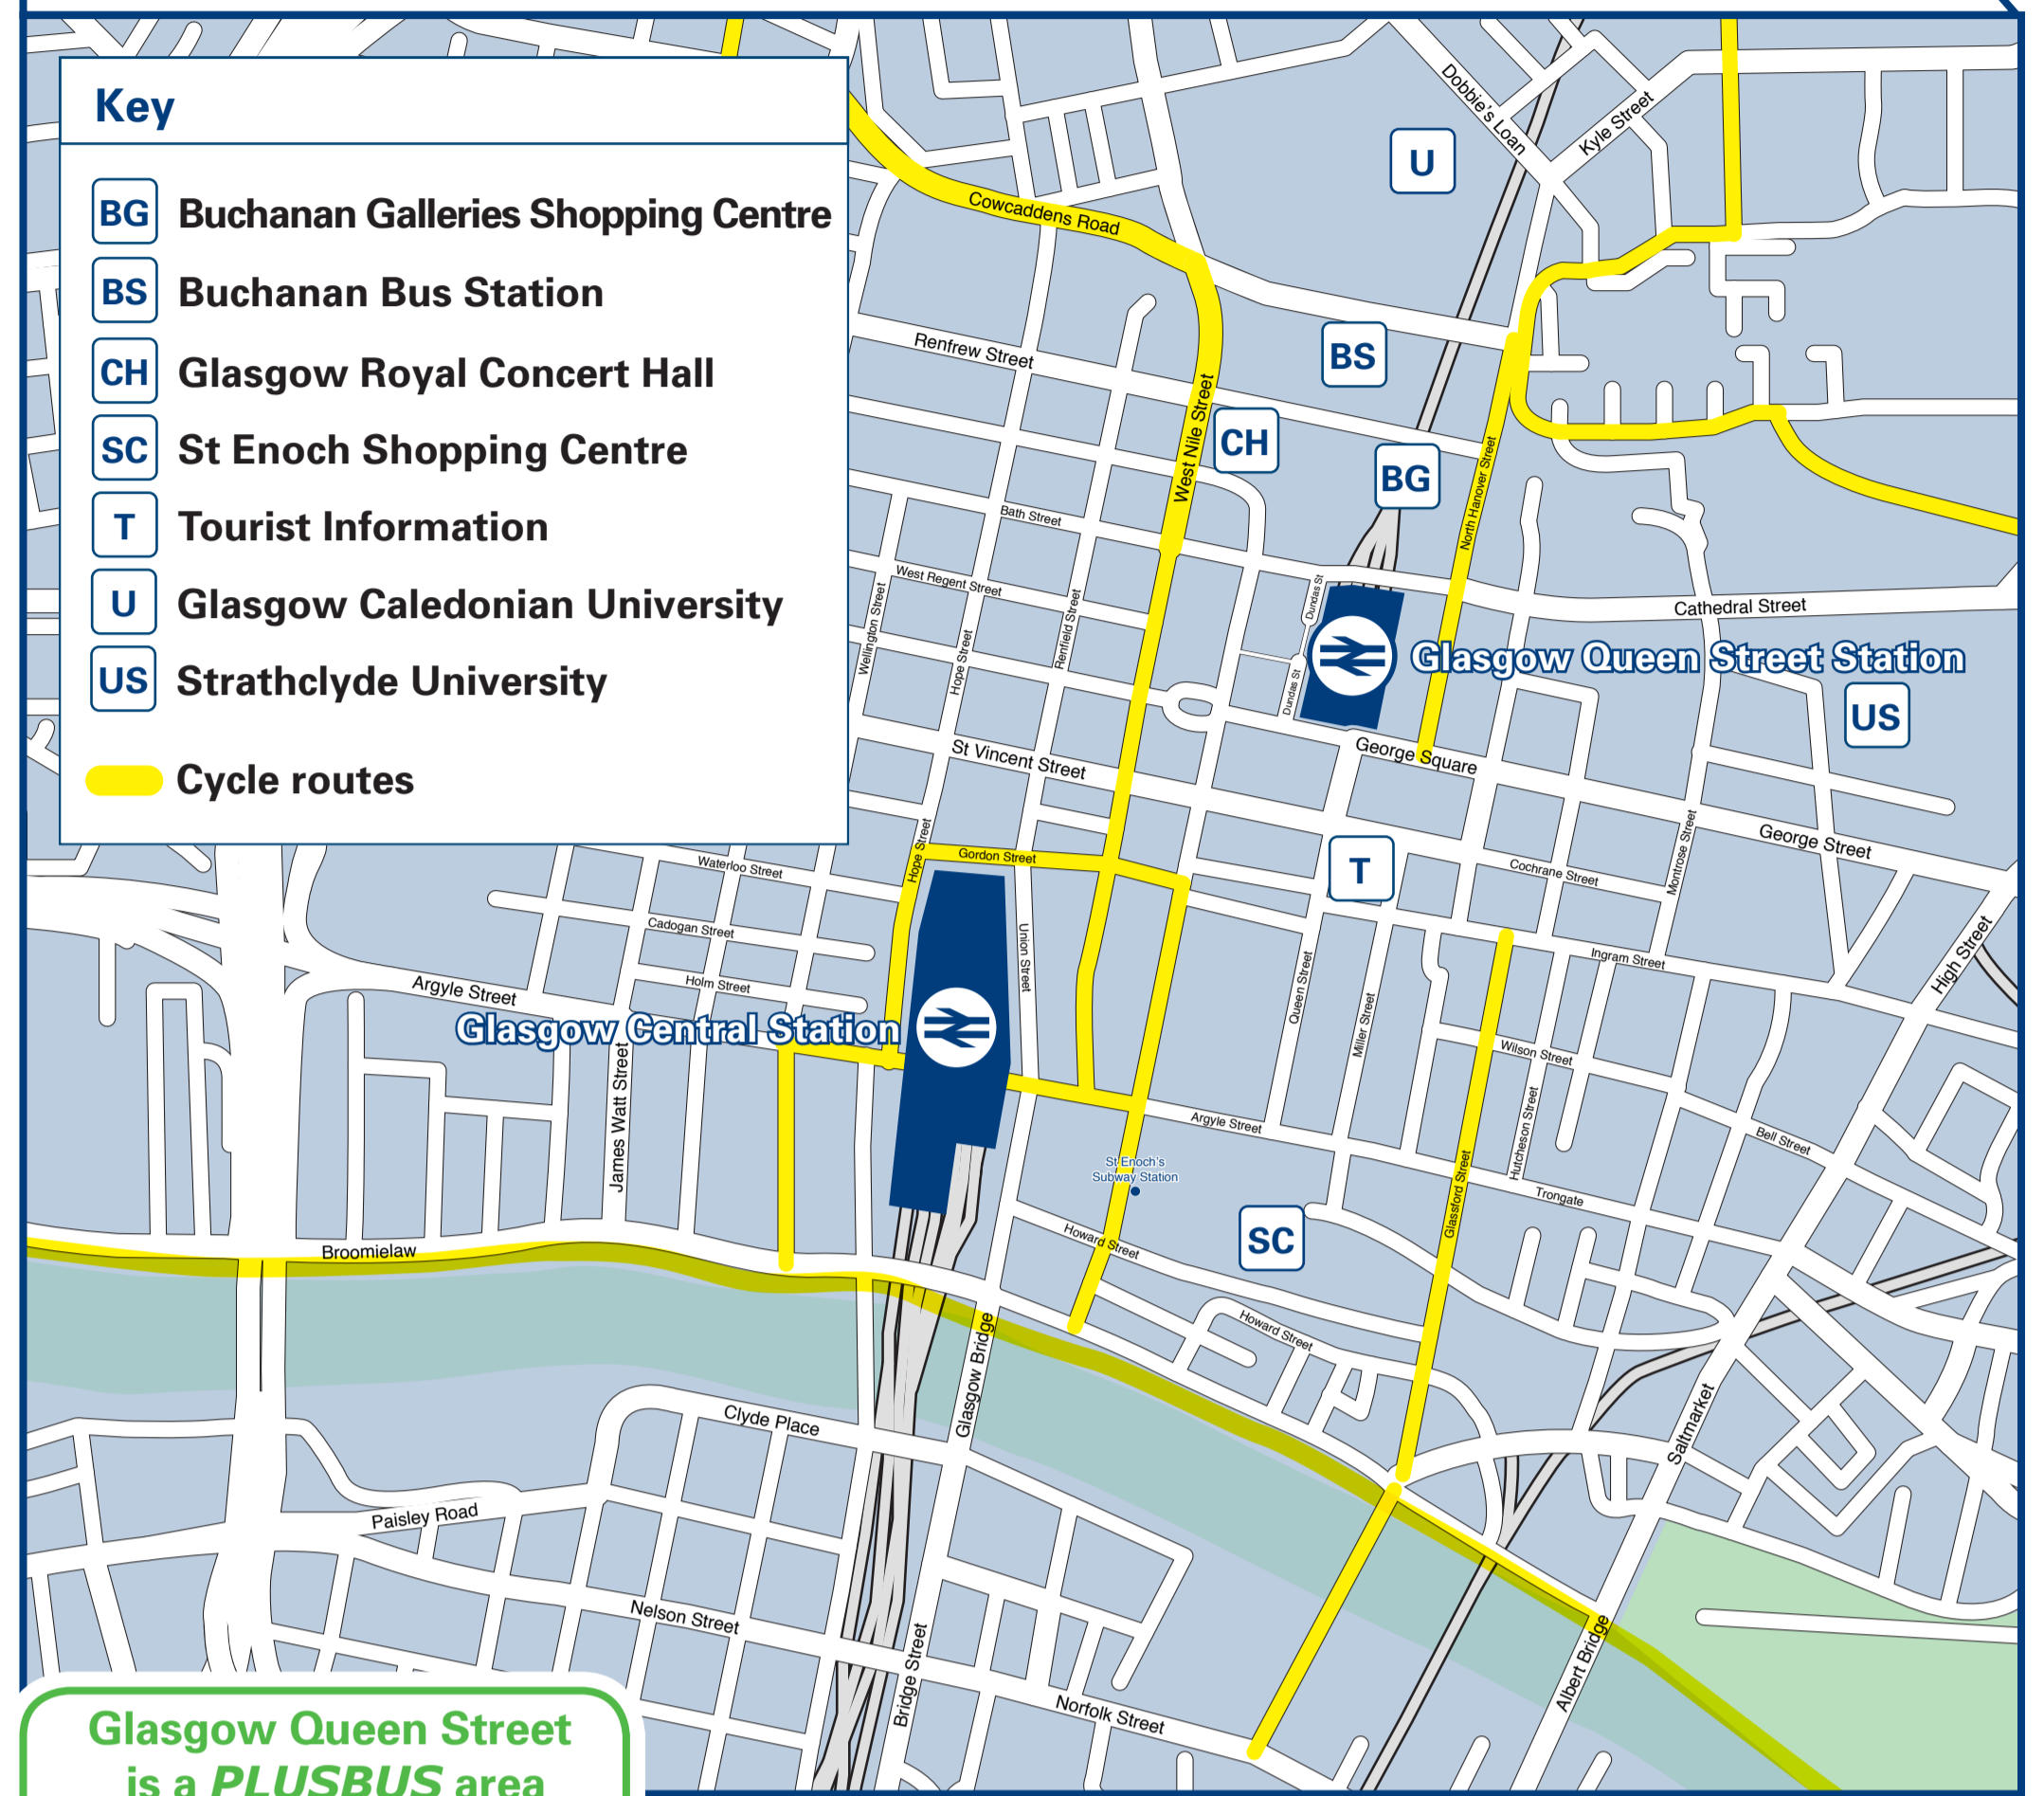

# Glasgow Queen Street Station

## Bus and Cycle Routes

### Local area map

Glasgow Queen Street is a PLUSBUS area

PLUSBUS is a discount price 'bus pass' that you buy with your train ticket. It gives you unlimited bus travel around your chosen town, on participating buses. Visit [www.scotrail.co.uk/plusbus](http://www.scotrail.co.uk/plusbus)

### Destinations

DESTINATION	BUS ROUTES	BUS STOP
● Auchenshuggle	64	073
● Auchinairn	12, 56	087
● Baljaffray	119	016
● Balornock East	12, 56	087
● Barmulloch	12	087
● Bellahouston Park	56	196
● Blairdardie	20	073
● Botanic Gardens	20, 66	073
● Braehead / Xscape	26, 26E	024
● Bridgeton Cross	66	073
	263	025
● Burrell Collection	45, 45A, 57, 57A	026
● Calderwood	18, 18A	025
● Canniesburn	119	016
● Castlemilk	75	025
● Cowcaddens	75	013
● Craigend	38	088
● Dechmont	266, 267	025
● Drumoyne	26, 26E	024
● Eastwood Toll	38, 38A	196
	12	196
● Eglinton Toll	66	026
	20, 66	073
● Gartnavel Hospital		