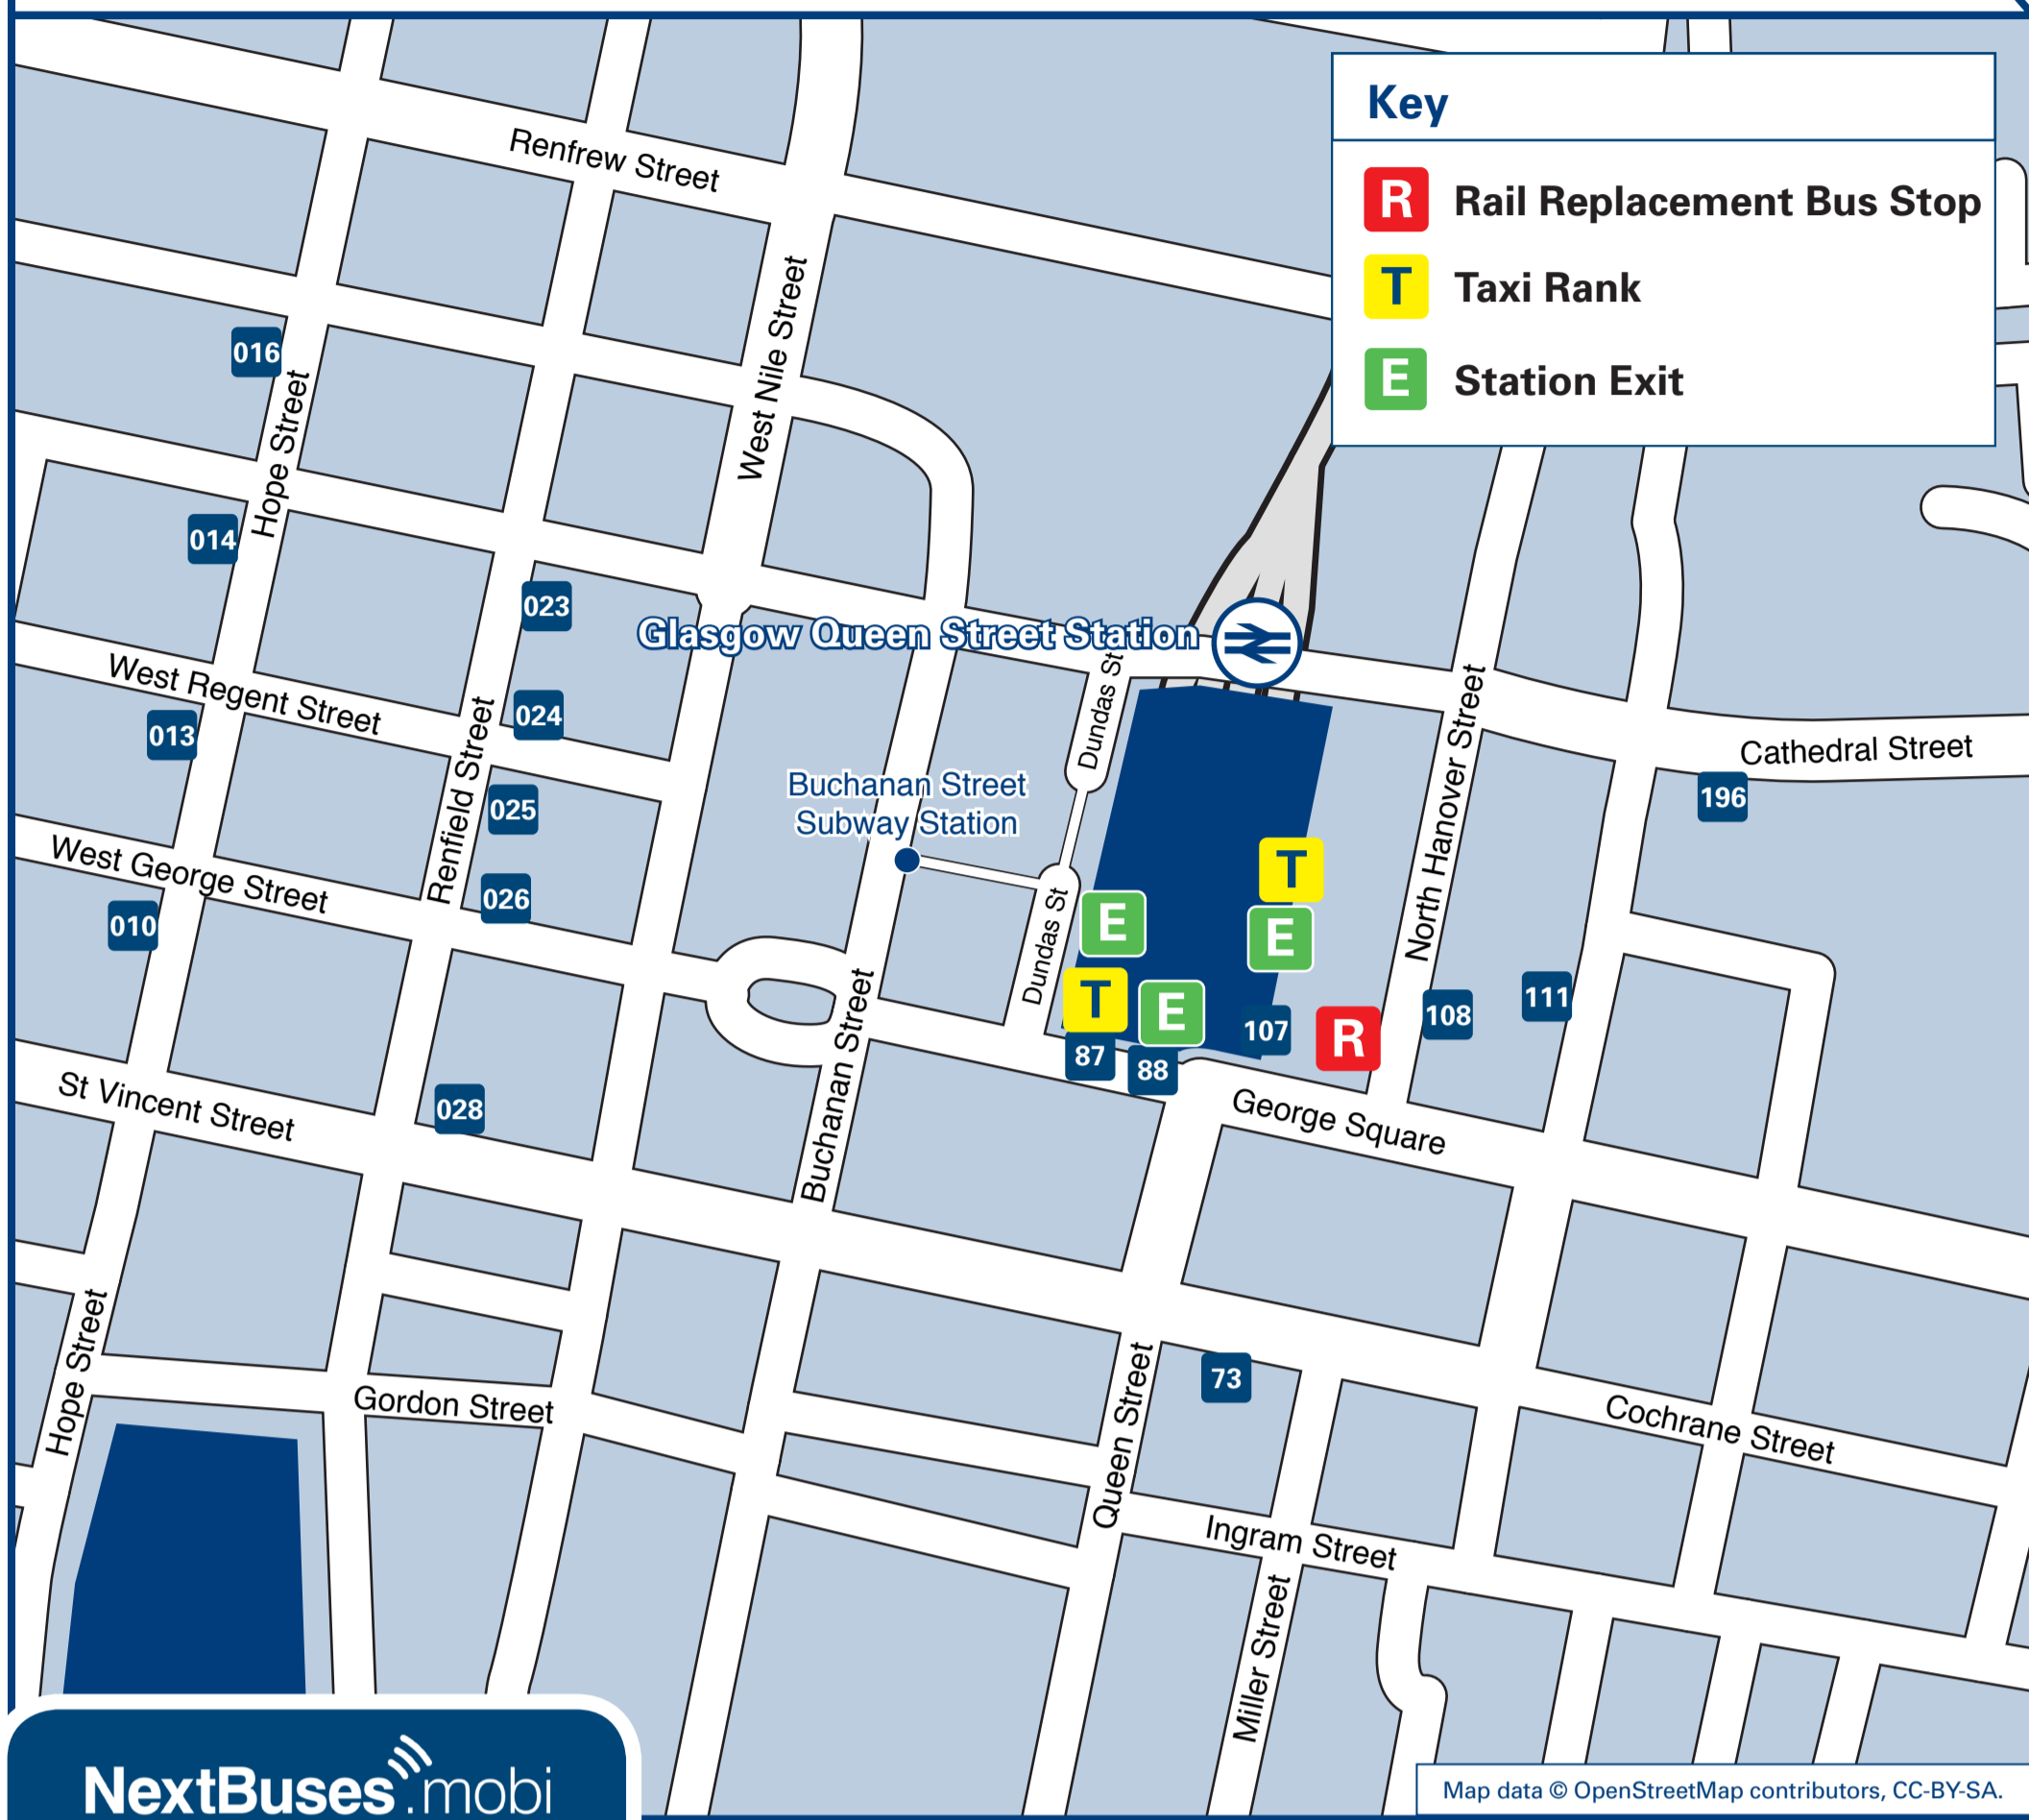

Glasgow Queen Street Station

Bus and Cycle Routes

Buses and Taxis

NextBuses.mobi

Please enter your bus stop code into NextBuses.mobi to get instant bus departure times from your stop.

010	45232935	023	45238789	028	45234242	107	45243489
013	45236932	024	45236386	073	45239725	108	45236862
014	45236758	025	45243463	087	45239494	111	45239734
016	45234535	026	45234579	088	45234923	196	45239892