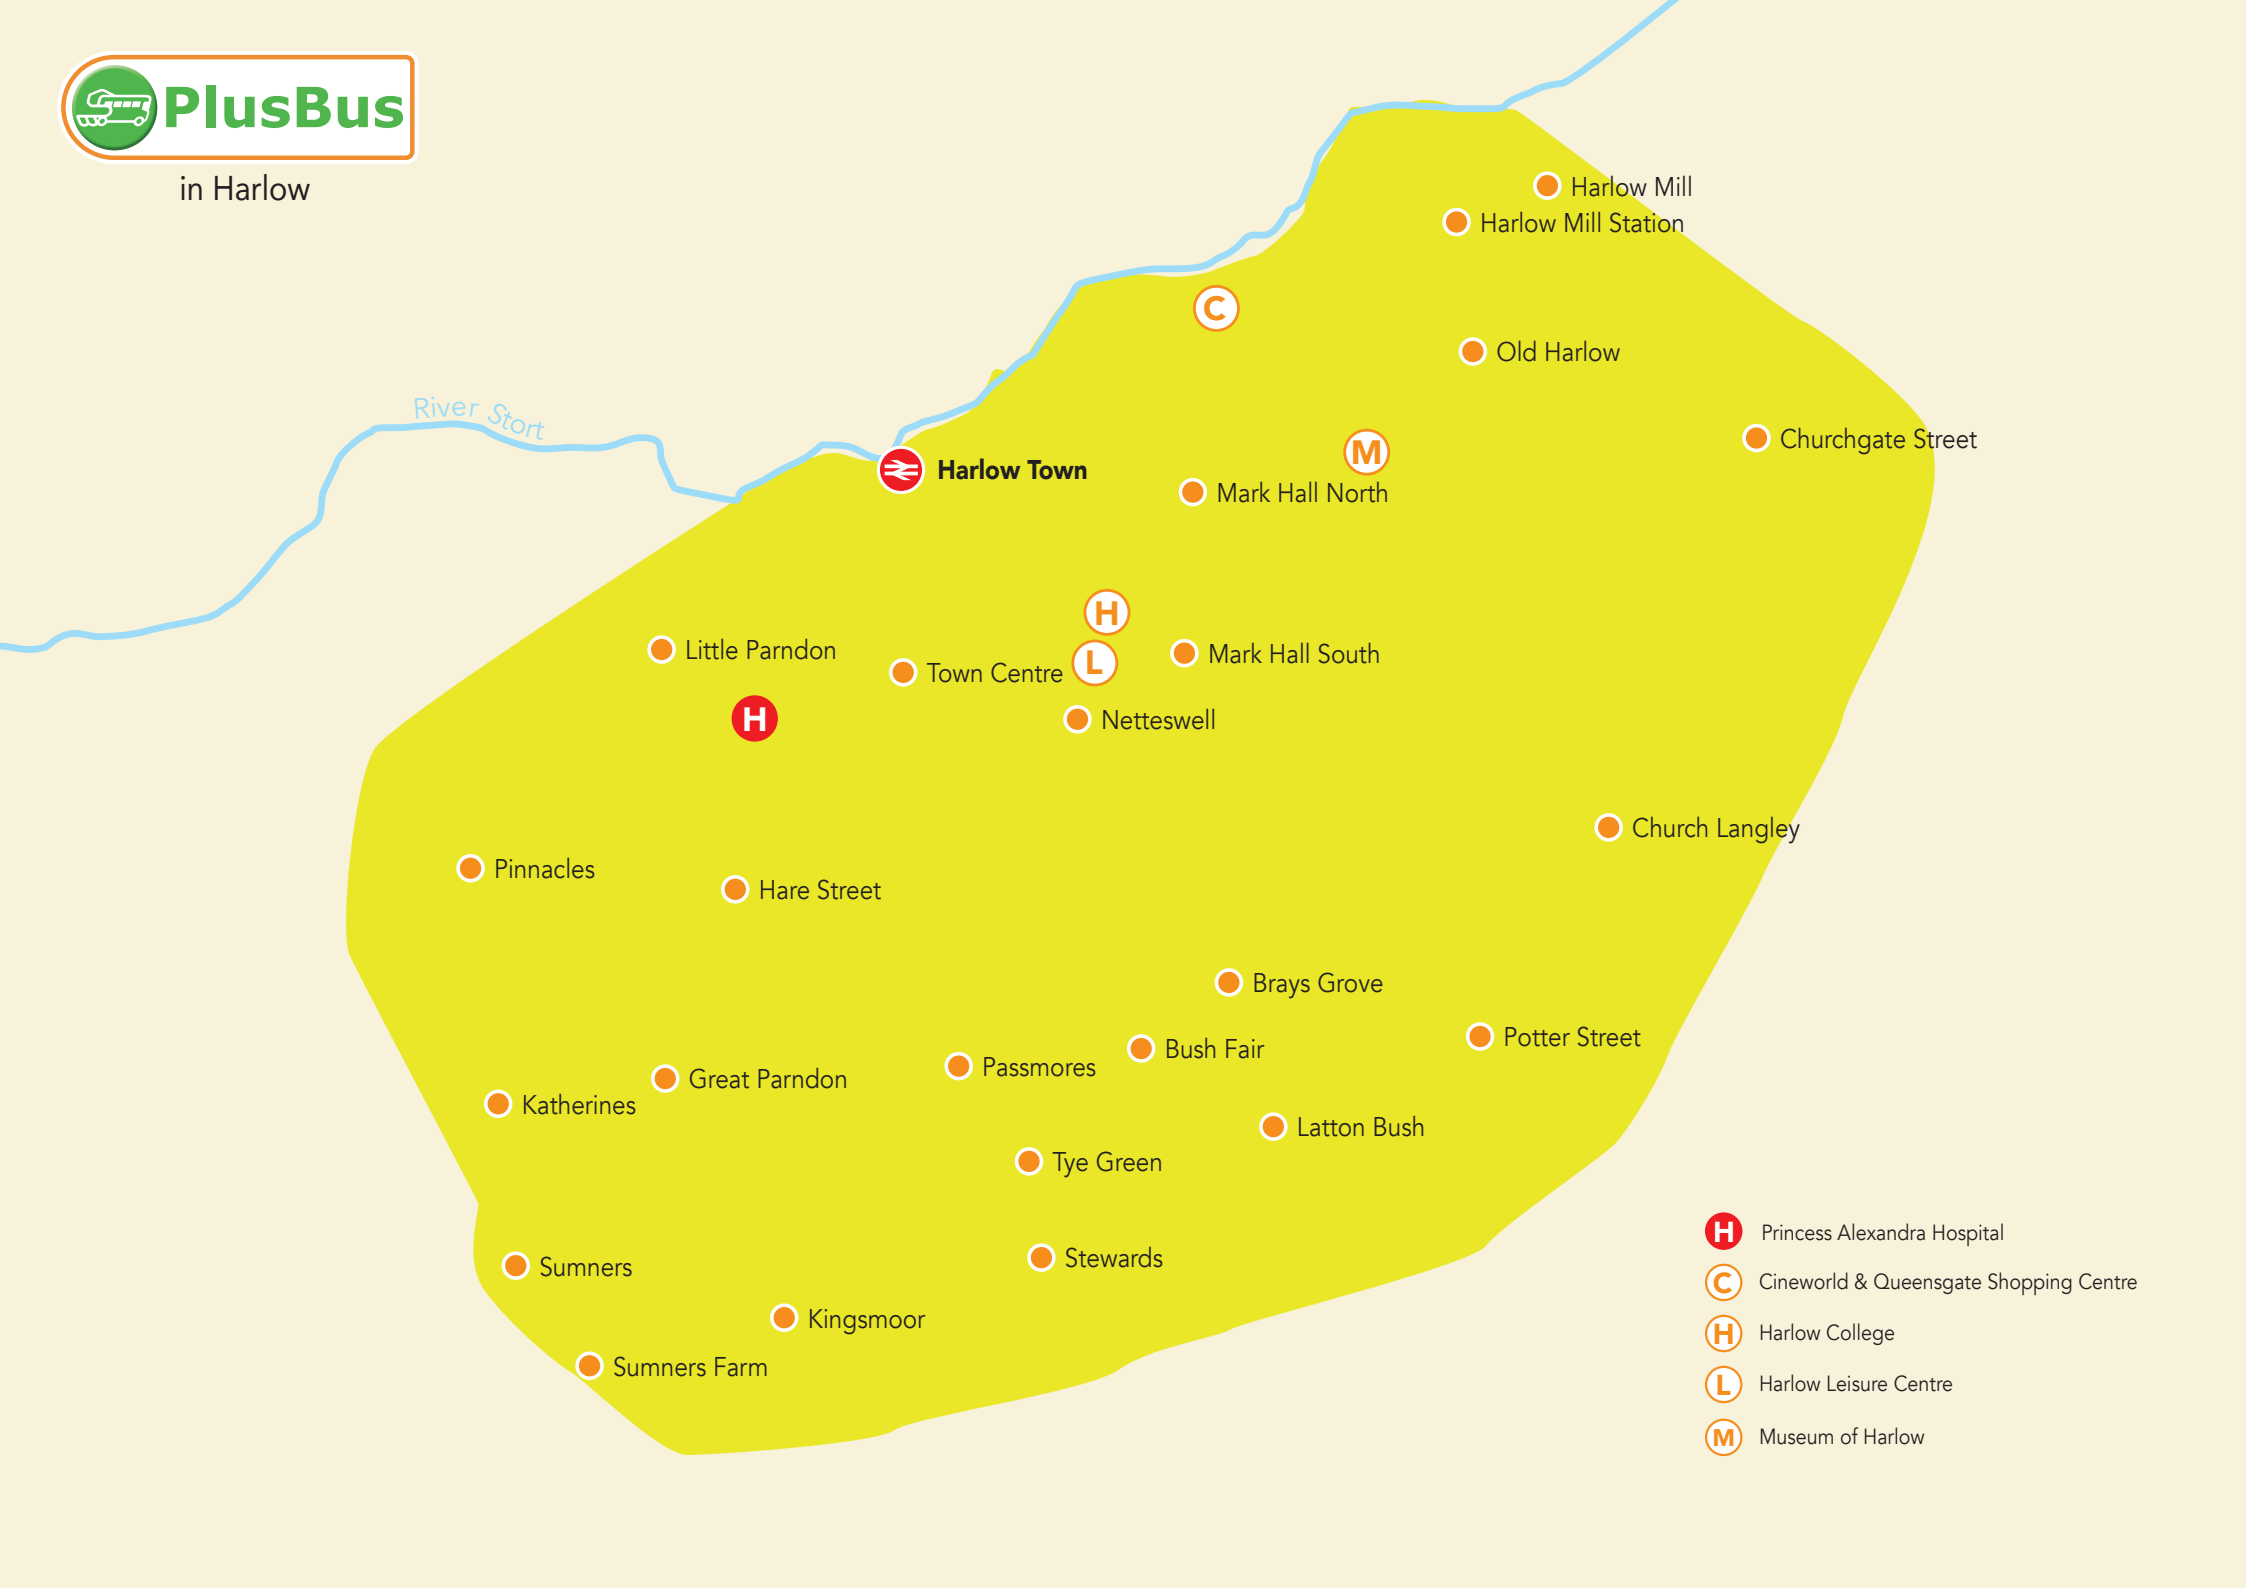

in Harlow

Harlow Mill
Harlow Mill Station

C

Old Harlow

Churchgate Street

River Stort

Harlow Town

M

Mark Hall North

H

Little Parndon

Mark Hall South

L

Town Centre

Netteswell

H

Church Langley

Pinnacles

Hare Street

Brays Grove

Potter Street

Katherines

Great Parndon

Passmores

Bush Fair

Latton Bush

Sumners

Tye Green

Stewards

Kingsmoor

Sumners Farm

- Princess Alexandra Hospital
- Cineworld & Queensgate Shopping Centre
- Harlow College
- Harlow Leisure Centre
- Museum of Harlow