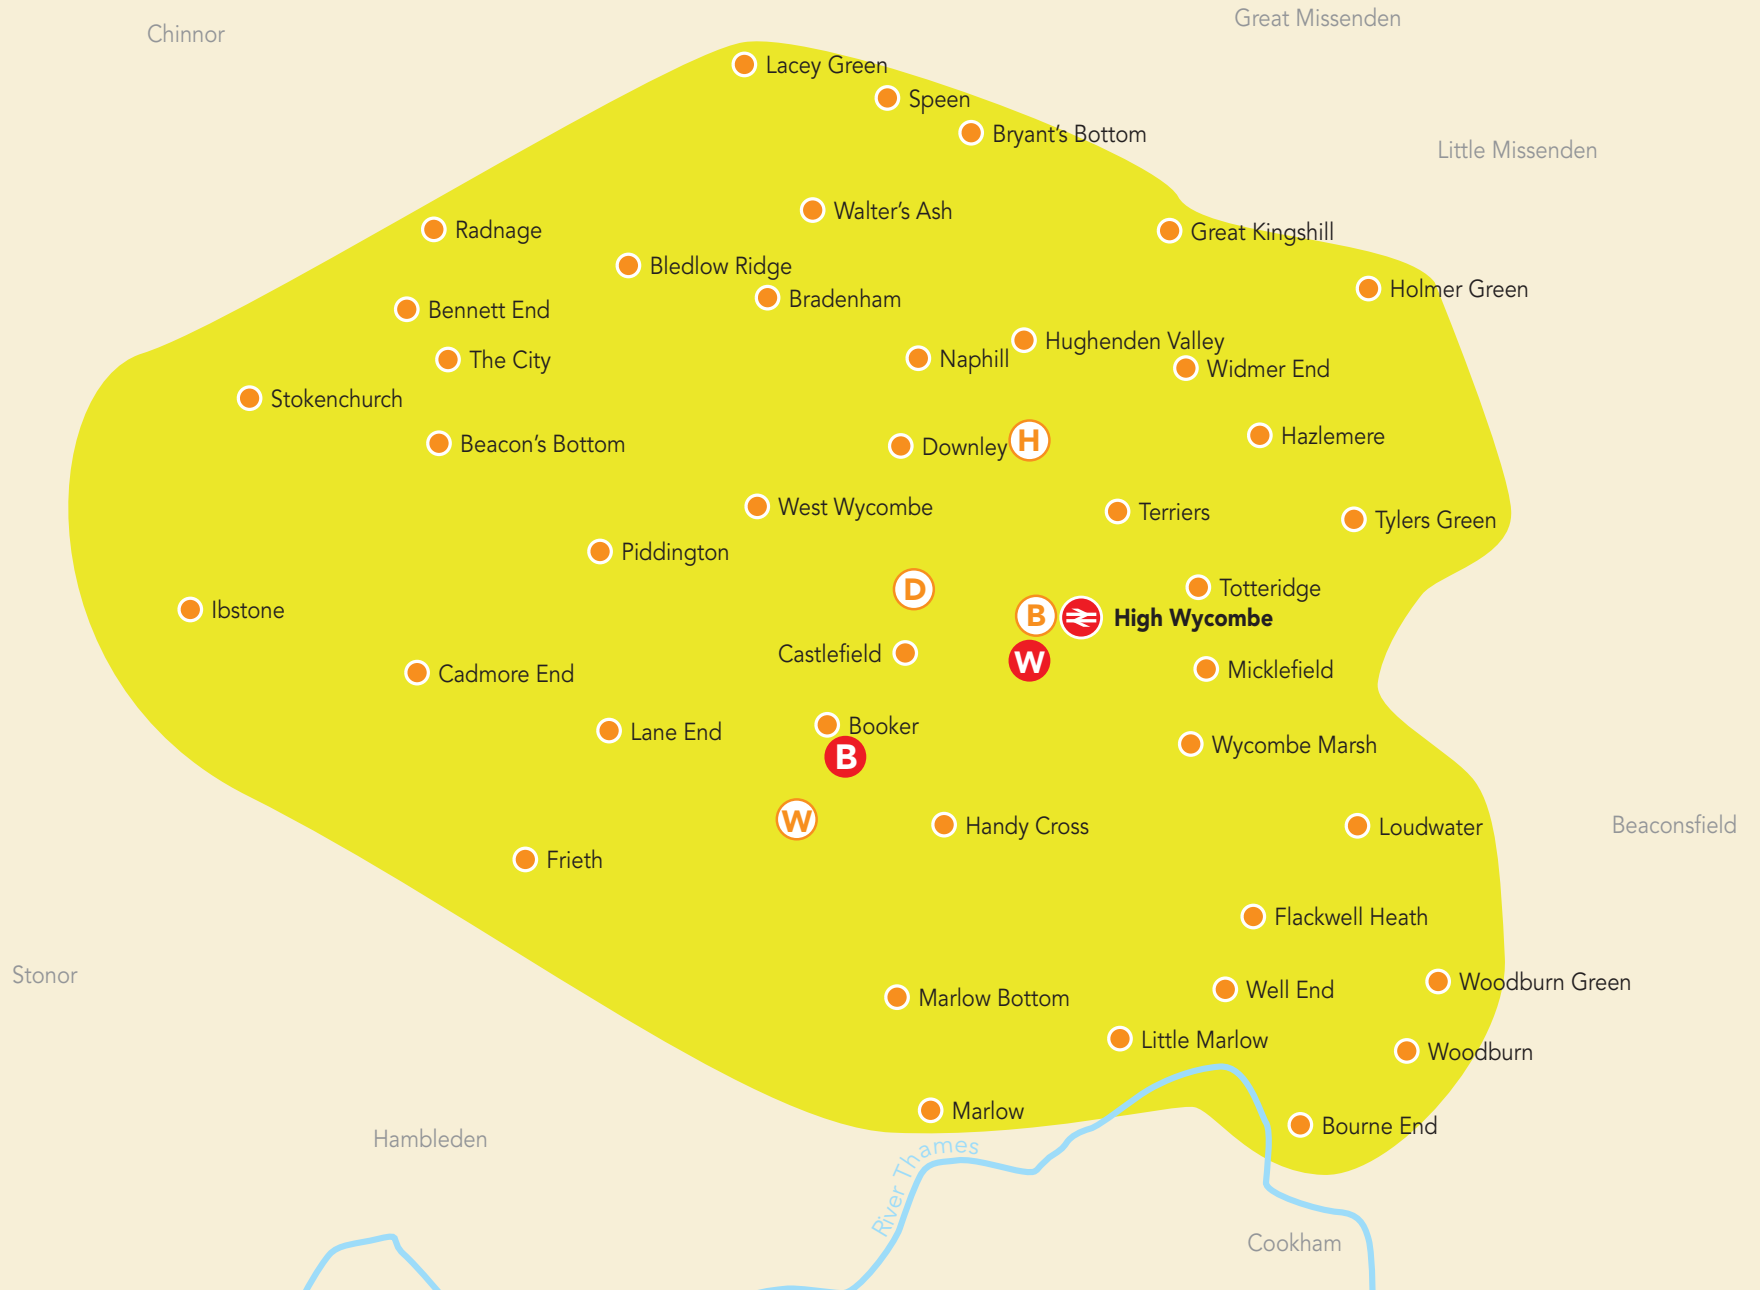

in High Wycombe

- B Booker Hospital
- W Wycombe General Hospital
- B Buckinghamshire Chilterns University College
- D Desborough Castle
- H Hughenden Manor (National Trust)
- W Wycombe Air Park

Chinnor

Great Missenden

Little Missenden

Beaconsfield

Stonor

Hambleden

Cookham

River Thames

High Wycombe

- Lacey Green
- Speen
- Bryant's Bottom
- Radnage
- Walter's Ash
- Great Kingshill
- Bledlow Ridge
- Bradenham
- Holmer Green
- Bennett End
- Naphill
- Hughenden Valley
- Widmer End
- The City
- Downley H
- Hazlemere
- Stokenchurch
- Beacon's Bottom
- Terriers
- Tylers Green
- West Wycombe
- Totteridge
- Piddington
- Castlefield D
- Micklefield
- Ibstone
- Cadmore End
- Booker B
- Wycombe Marsh
- Lane End
- Handy Cross
- Loudwater
- Frieth W
- Flackwell Heath
- Marlow Bottom
- Well End
- Woodburn Green
- Little Marlow
- Woodburn
- Marlow
- Bourne End