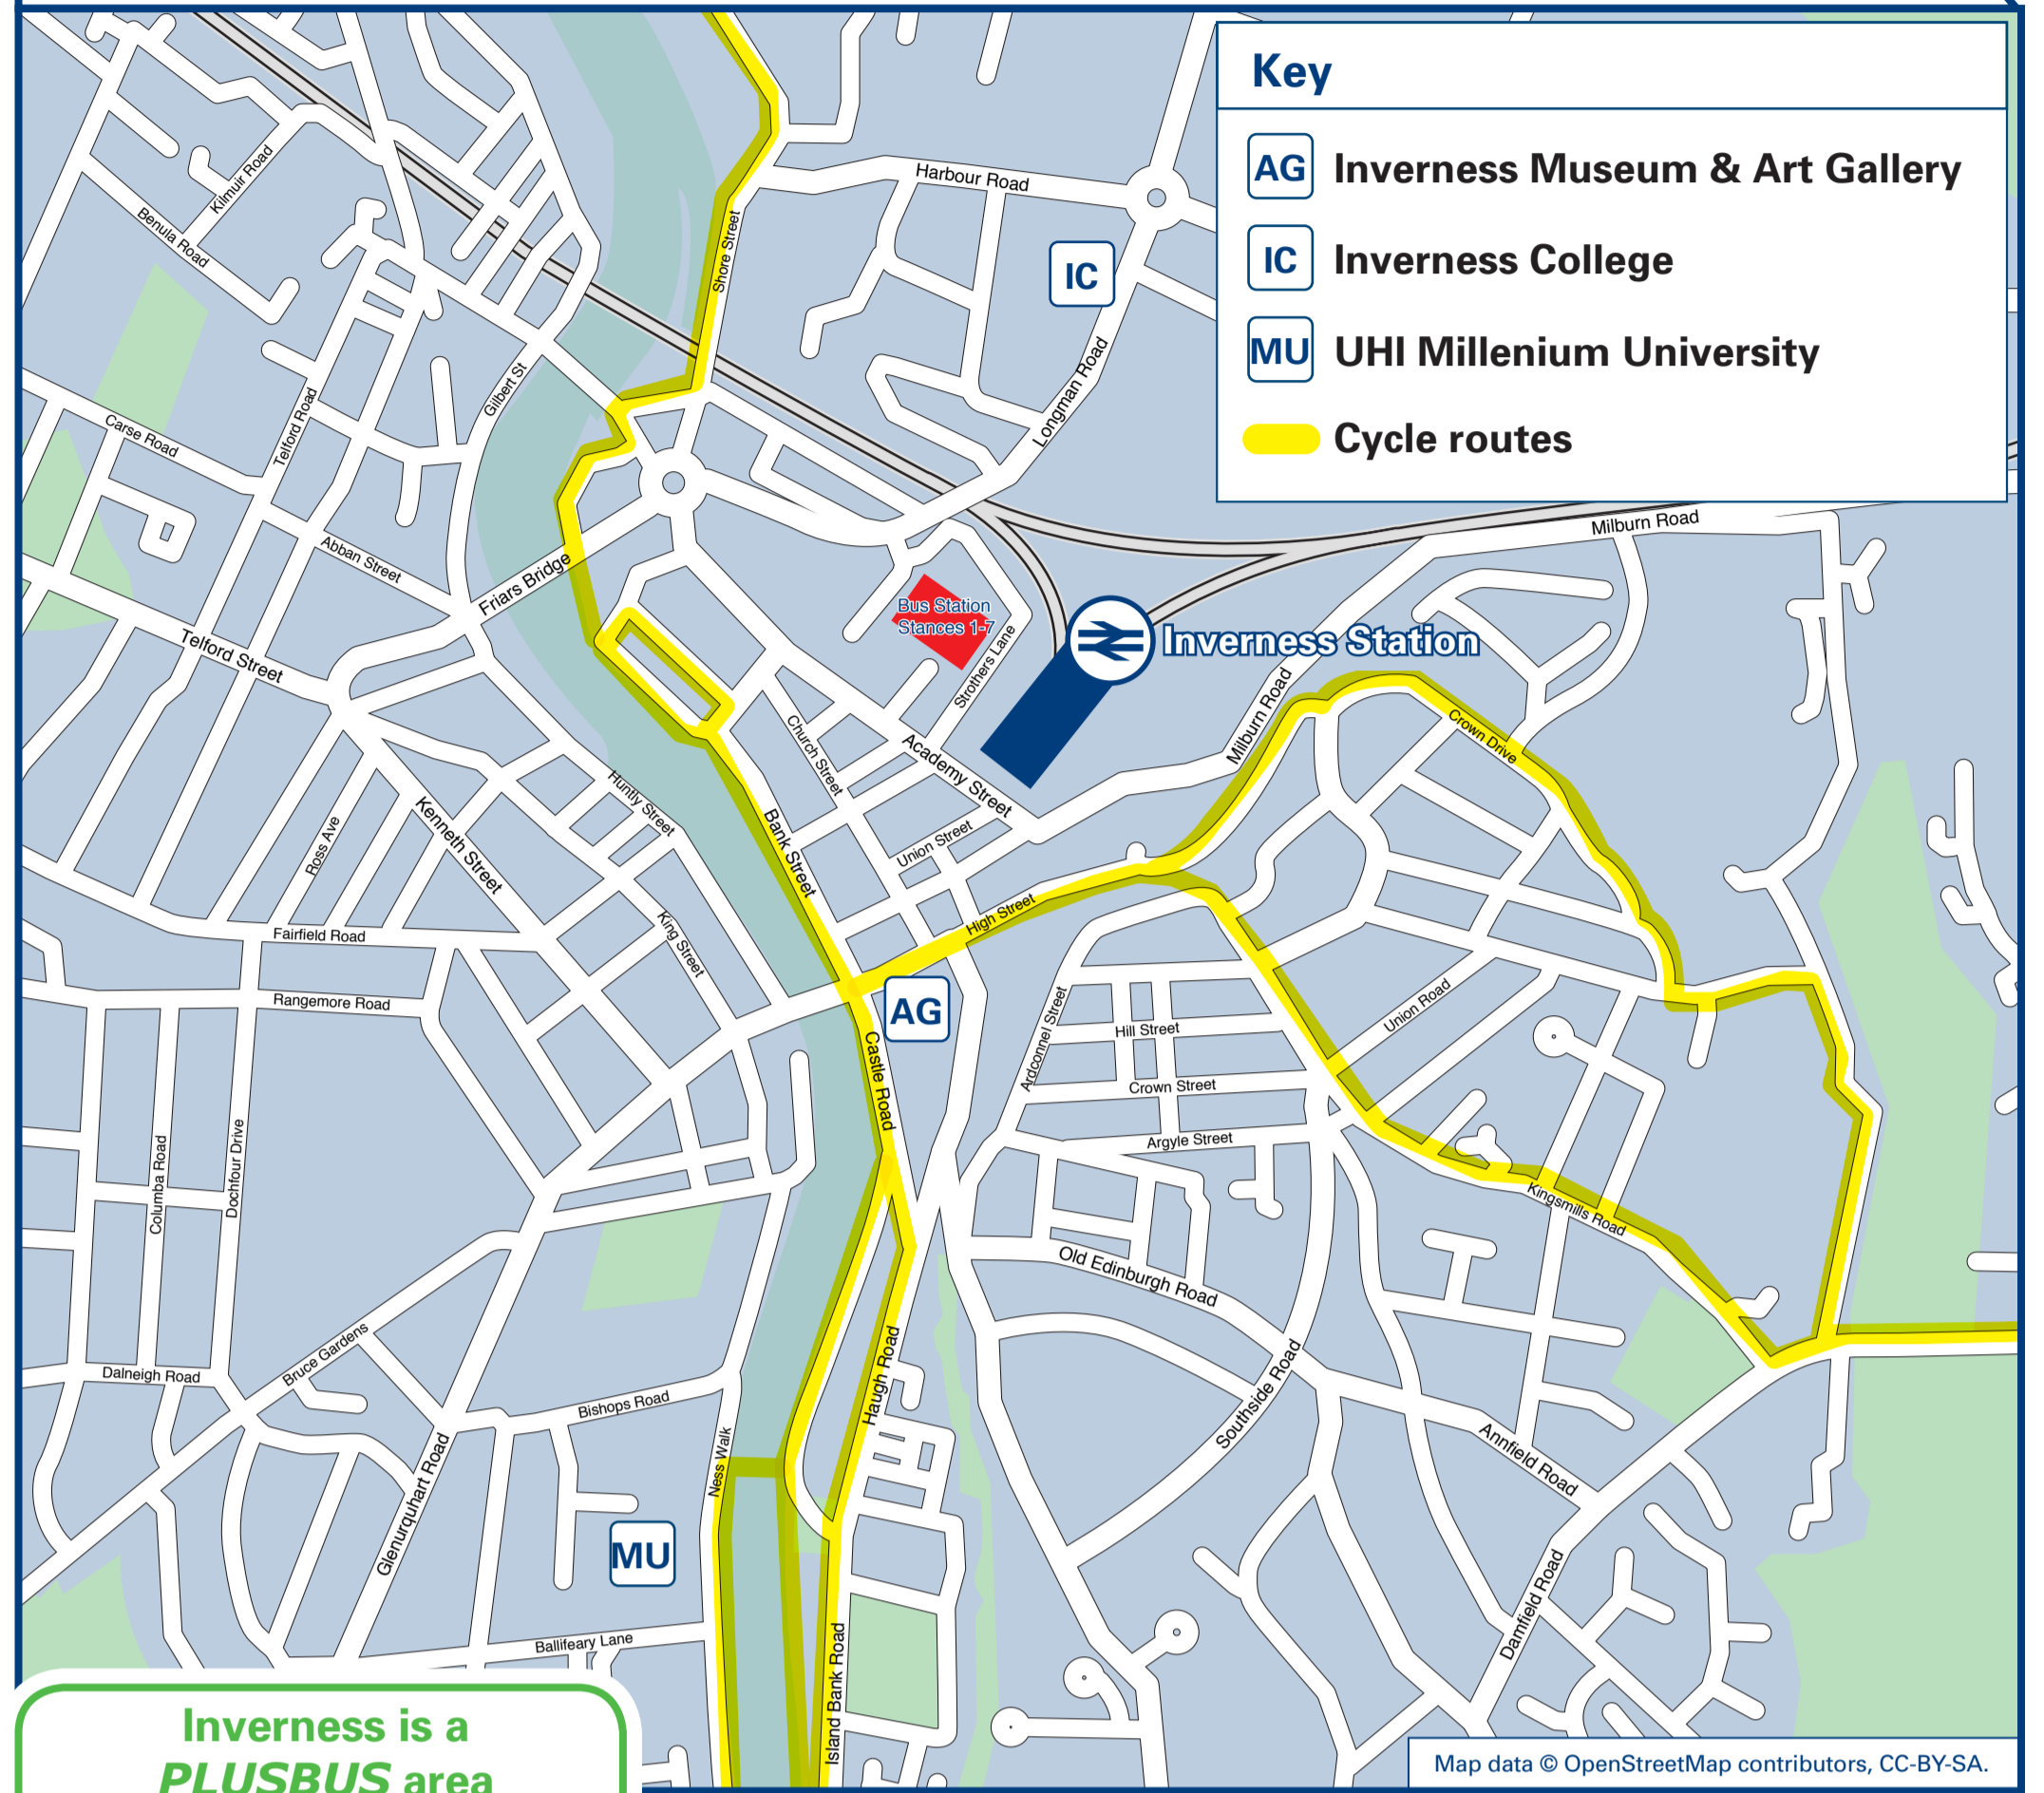

## Bus and Cycle Routes

### Local area map

Inverness is a PLUSBUS area

PLUSBUS is a discount price 'bus pass' that you buy with your train ticket. It gives you unlimited bus travel around your chosen town, on participating buses. Visit [www.scotrail.co.uk/plusbus](http://www.scotrail.co.uk/plusbus)

### Destinations

DESTINATION	BUS ROUTES	BUS STOP
Ardersier	10, 10A, 11, 11A	<b>D</b>
Avoch	26, 26A, 26C	Bus Stn Stance <b>5</b>
Ballifeary (for Highland Council)	3	<b>D</b>
Balloch	5, 5B, 10, 10A, 305	<b>D</b>
Carsegate	2, 2A	<b>E</b>
Clachnaharry	28, 28A	Bus Stn Stance <b>5</b>
Conon Bridge	25A, 27, 28, 28A	Bus Stn Stance <b>5</b>
Contin	27	Bus Stn Stance <b>5</b>
Cromarty	26, 26A, 26C	Bus Stn Stance <b>5</b>
Croy	2, 2A	<b>D</b>
Culcabock	3, 4, 4A, 14	<b>D</b>
Culduthel	5, 5A, 5C, 7 6A, 6C	<b>D</b> <b>A</b>
Culloden	2, 2A, 3, 5, 5A, 5B, 11	<b>D</b>
Dalneigh	4, 4A	<b>E</b>
Drummond	7A, 7C	<b>D</b>
Duncanston	25, 25X	Bus Stn Stance <b>6</b>
Fairways	5, 5A 6	<b>D</b> <b>A</b>
Fairways Business Park	4A 6A, 6C	<b>D</b> <b>A</b>
Fortrose	26, 26A, 26C	Bus Stn Stance <b>5</b>
Fort William	19, 919	Bus Stn Stance <b>2</b>

DESTINATION	BUS ROUTES	BUS STOP
Hilton	5, 5A 6 14	<b>D</b> <b>A</b> <b>B</b>
Holm	6A, 6C 7A, 7C	<b>A</b> <b>D</b>
Inshes Park	4, 5A	<b>D</b>
Inverness Airport	10, 10A, 11, 11A	<b>D</b>
Inverness Retail Park	5, 5A, 5B, 10, 10A, 11, 11A, 305	<b>D</b>
Jemimaville	26C	Bus Stn Stance <b>5</b>
Kirkhill	28, 28A	Bus Stn Stance <b>5</b>
Leachkin (for New Craigs Hospital)	2, 2A	<b>E</b>
Maryburgh	25A, 28, 28A	Bus Stn Stance <b>5</b>
Merkinch	2, 2A 28	<b>E</b> Bus Stn Stance <b>5</b>
Milton of Leys	4	<b>D</b>
Morvich Way	4A, 5, 5A 14	<b>D</b> <b>B</b>
Munlochy	26, 26A, 26C	Bus Stn Stance <b>5</b>
North Kessock	26A, 26C	Bus Stn Stance <b>5</b>
Oban	919*	Bus Stn Stance <b>2</b>
Queens Park Stadium	3	<b>D</b>
Raigmore Hospital	2, 2A, 3, 4, 4A 14	<b>D</b> <b>B</b>