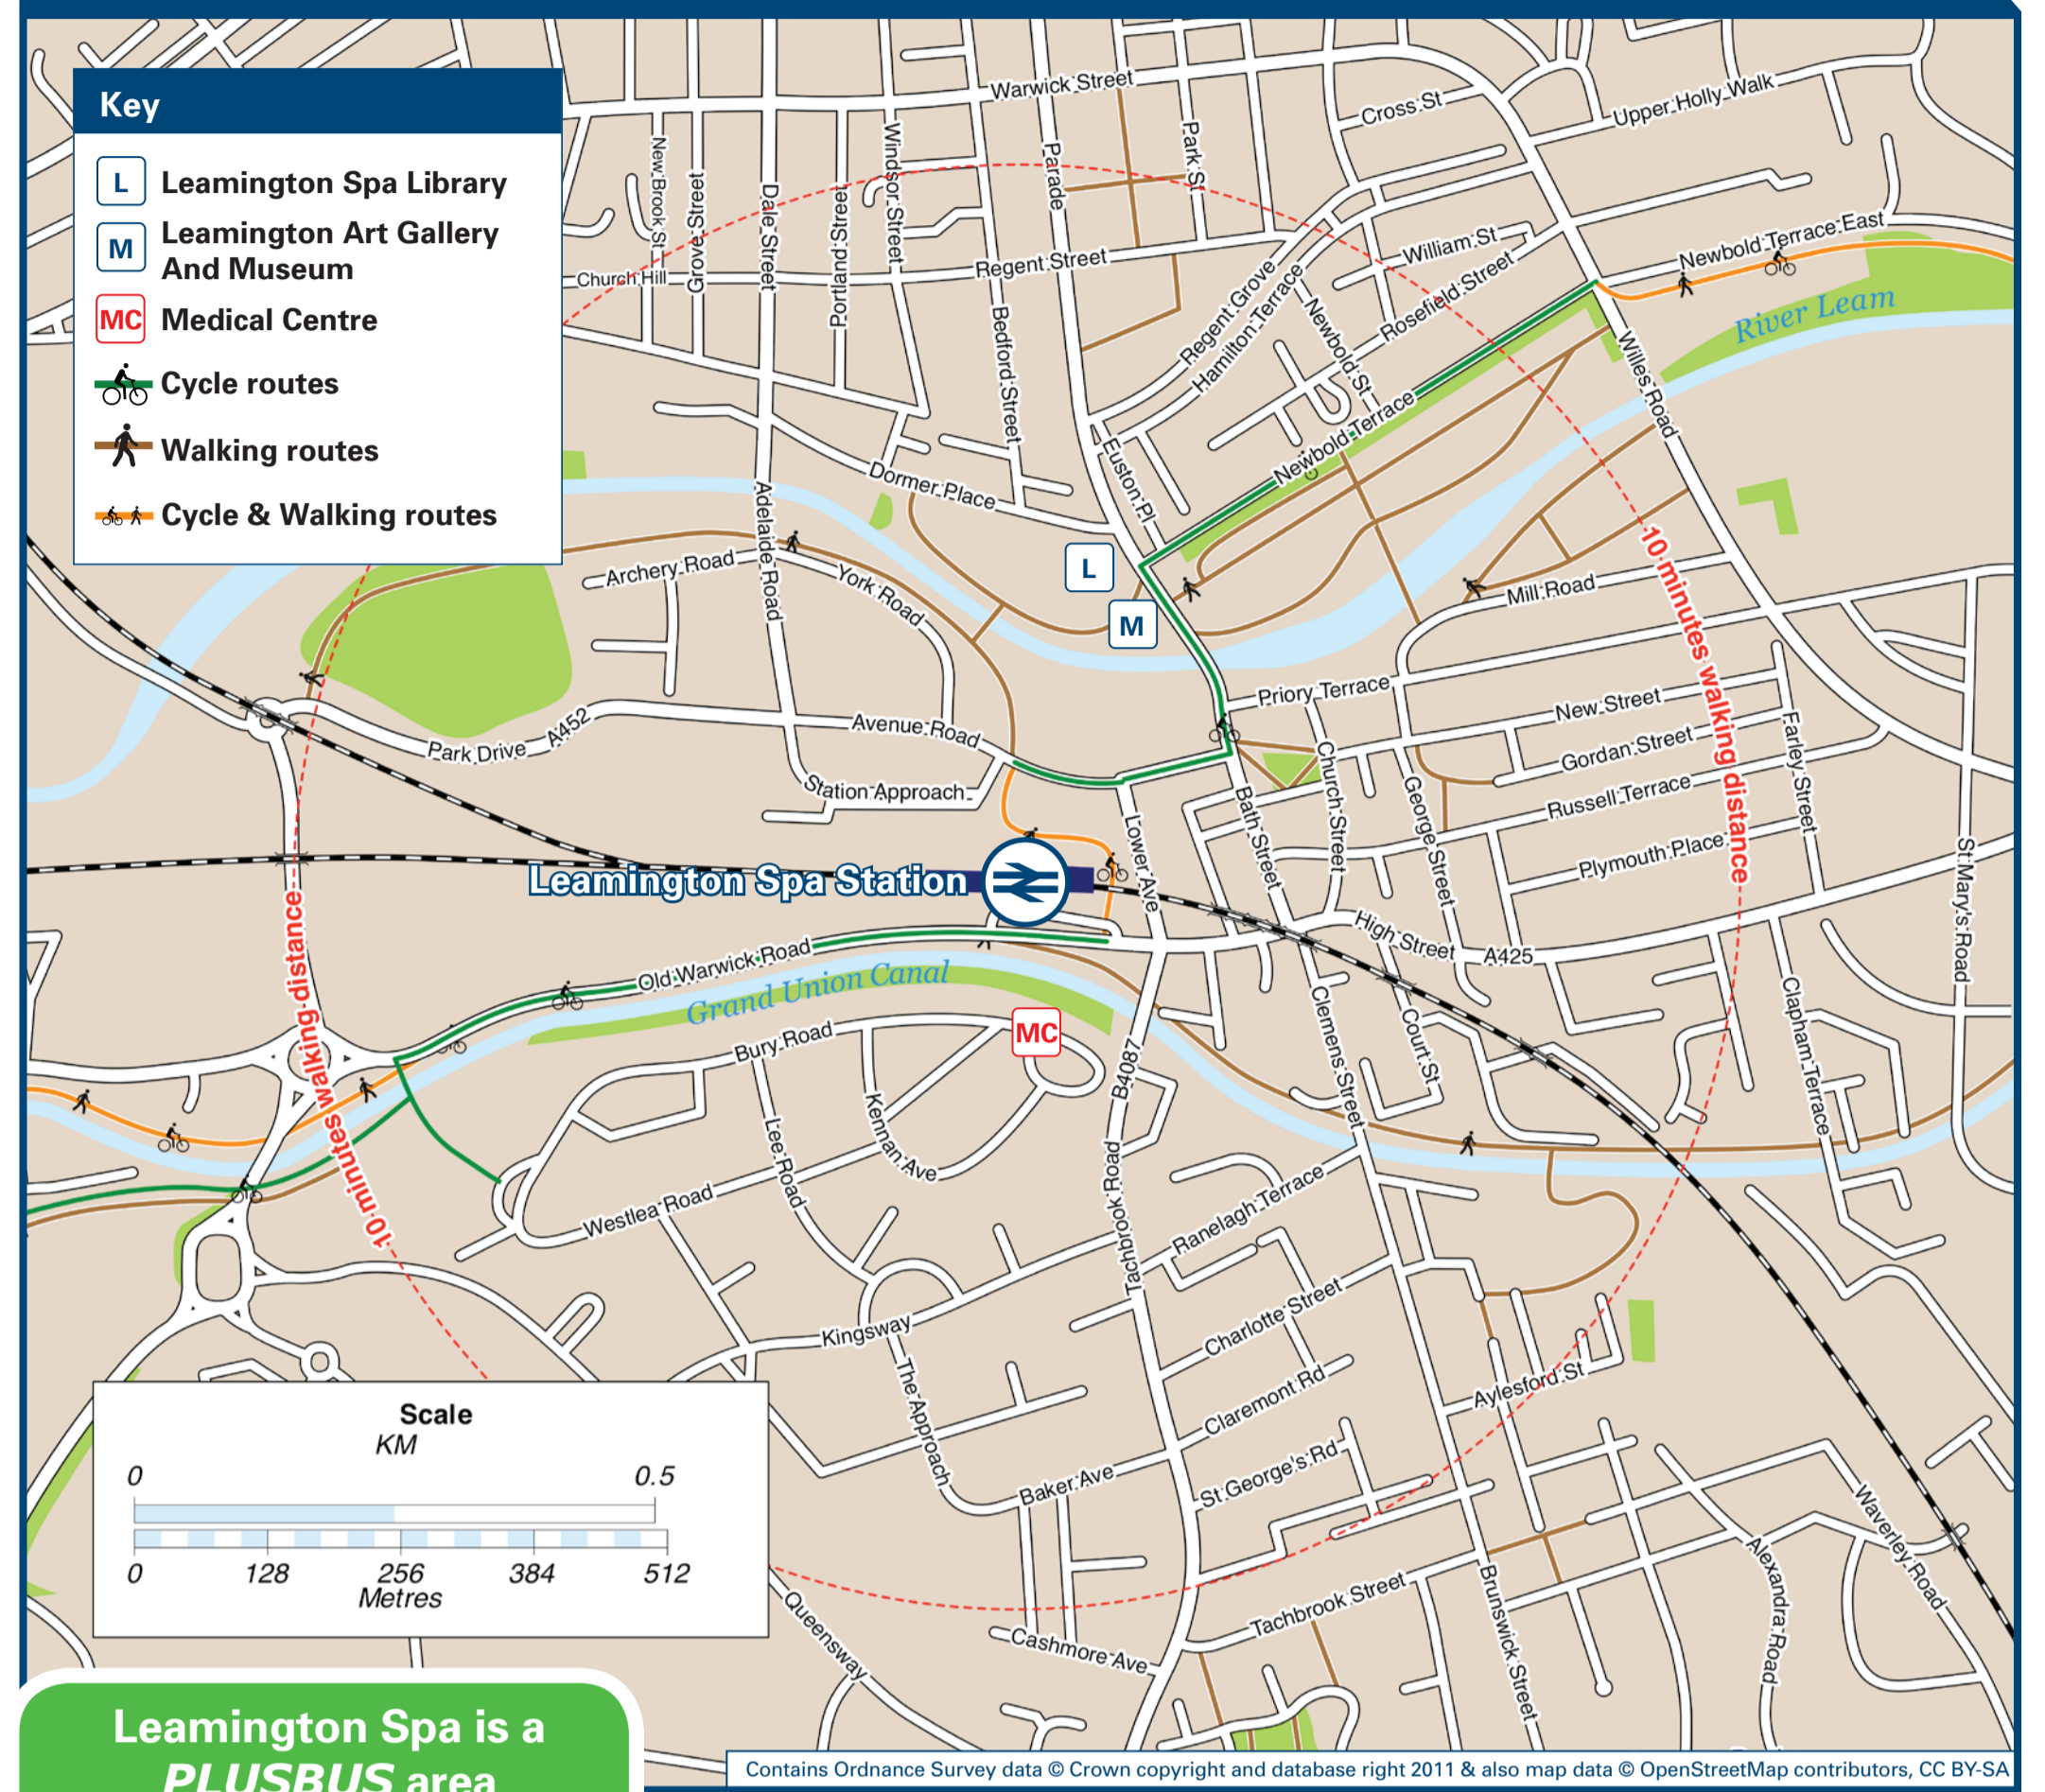

# Onward Travel Information

## Local area map

Leamington Spa is a PLUSBUS area

PLUSBUS is a discount price 'bus pass' that you buy with your train ticket. It gives you unlimited bus travel around your chosen town, on participating buses. Visit [www.plusbus.info](http://www.plusbus.info)