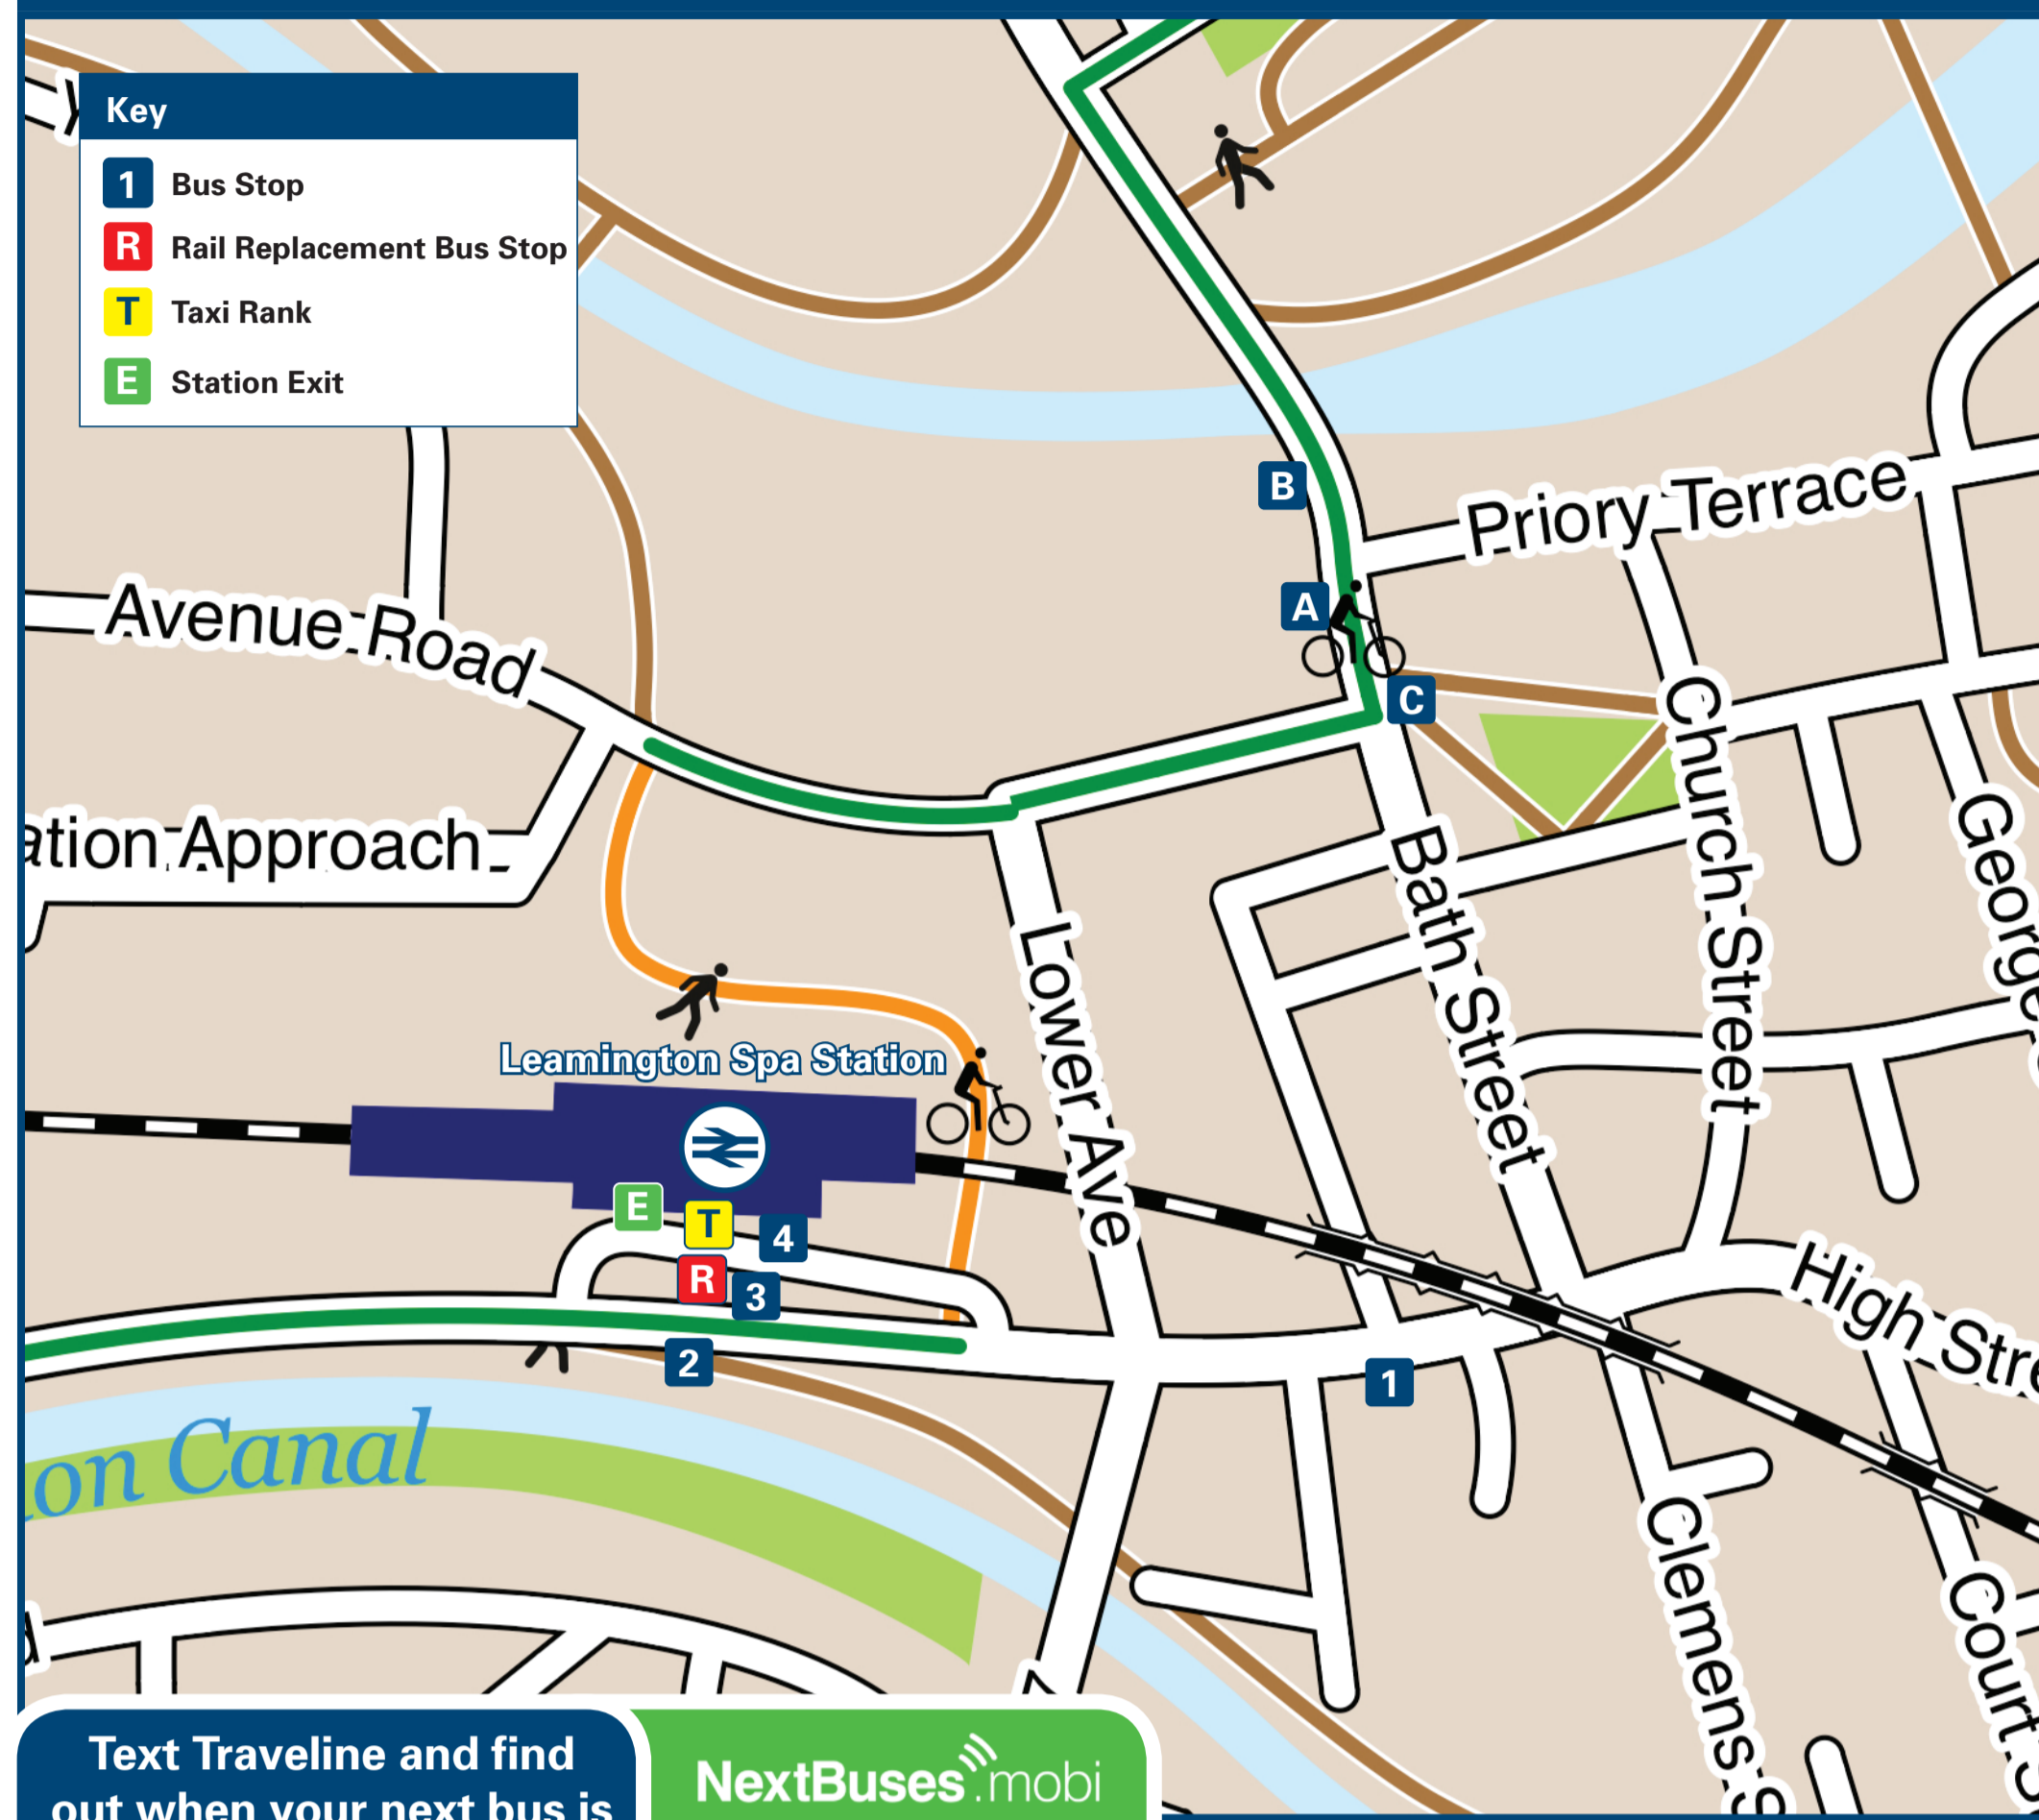

Leamington Spa Station

Onward Travel Information

Buses and Taxis

Text Traveline and find out when your next bus is

NextBuses.mobi

Text the relevant code for your bus stop to 84268 and receive a text back with the time of the next bus. Traveline texts cost up to 25p for each successful response (plus usual text costs).

- 1 warapmgj
- 2 warapmpw
- 3 warapmtg
- 4 warapmtj
- A warapmtd
- B wardawda
- C warapmta