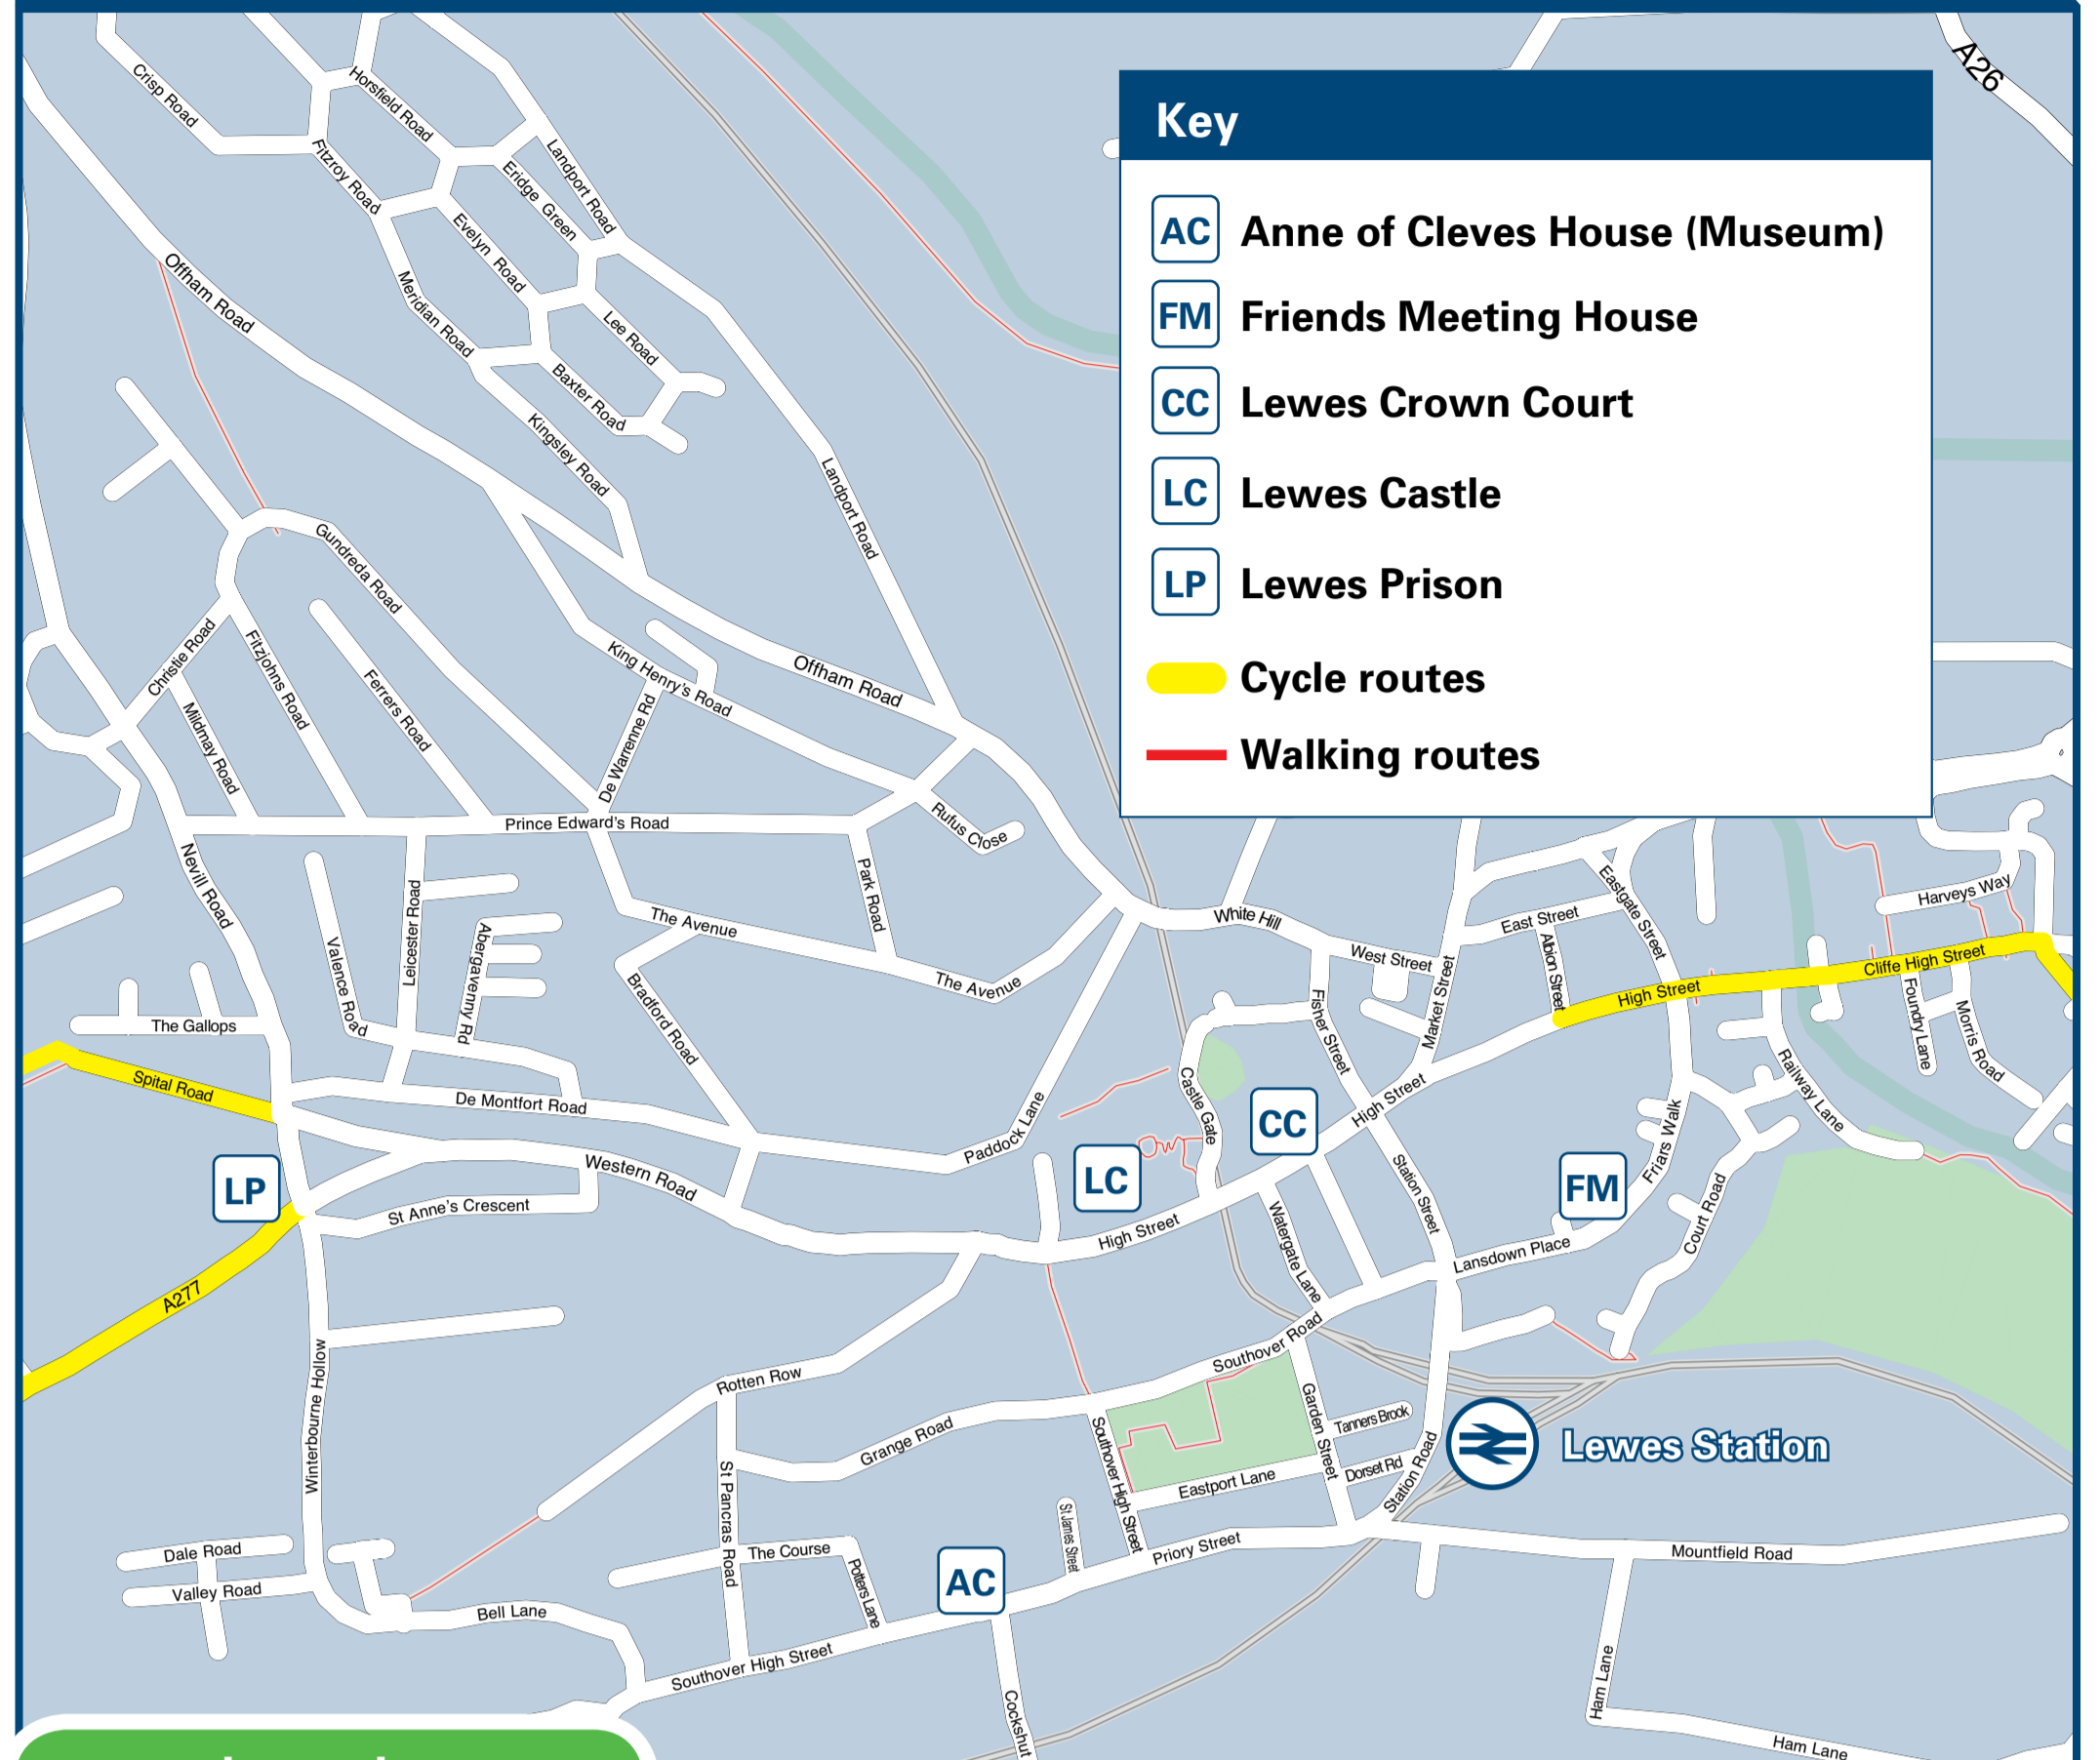

Lewes Station

Onward Travel Information

Buses and Taxis

Text Traveline and find out when your next bus is **NextBuses**.mobi

Text the relevant code for your bus stop to 84268 and receive a text back with the time of the next bus. Traveline texts cost up to 25p for each successful response (plus usual text costs).

A esuamama **B** esuamamd **C** esuamapj
D esuamapg **E** esuamamt

Local area map

Lewes is a **PLUSBUS** area

PLUSBUS is a discount price 'bus pass' that you buy with your train ticket. It gives you unlimited bus travel around your chosen town, on participating buses. Visit www.plusbus.info

DESTINATION	BUS ROUTES	BUS STOP
Haywards Heath (for Princess Royal Hospital)	166	C
Iford	123	A
Isfield (Lavender Line Station)	29, 29B, N29***	D
● Kingston	123	A
Landport Estate	127	E
Lewes (Bus Station)	25*, 123	B
Lewes Prison	28, 29, 29B	C
● Malling Estate (Lambert Place)	123 128	B E
● Nevill Estate/Nevill Road	121###, 125, 166, 824** 128	C E
Newhaven	123	A
Newick	121###	C
● North & South Chailey	121###	C
● Offham	121###, 125, 166, 824**	E D
Peacehaven	123	A
Piddinghoe	123	A
Plumpton/Plumpton Green	166, 824**	D
● Ringmer/Broyle Estate	28	D
● Rodmell	123	A

This poster shows details of popular destinations and main, frequent bus routes (that run at least hourly daytimes), that depart from bus stops at this station, or within a few minutes walk of this station. Other destinations and other routes may be available from the town centre. Every effort has been made to ensure all information is correct at time of print December 2010, we can not be held liable for any errors or omissions that may have occurred. For any feedback, please e-mail comments@onwardtravelposters.com.