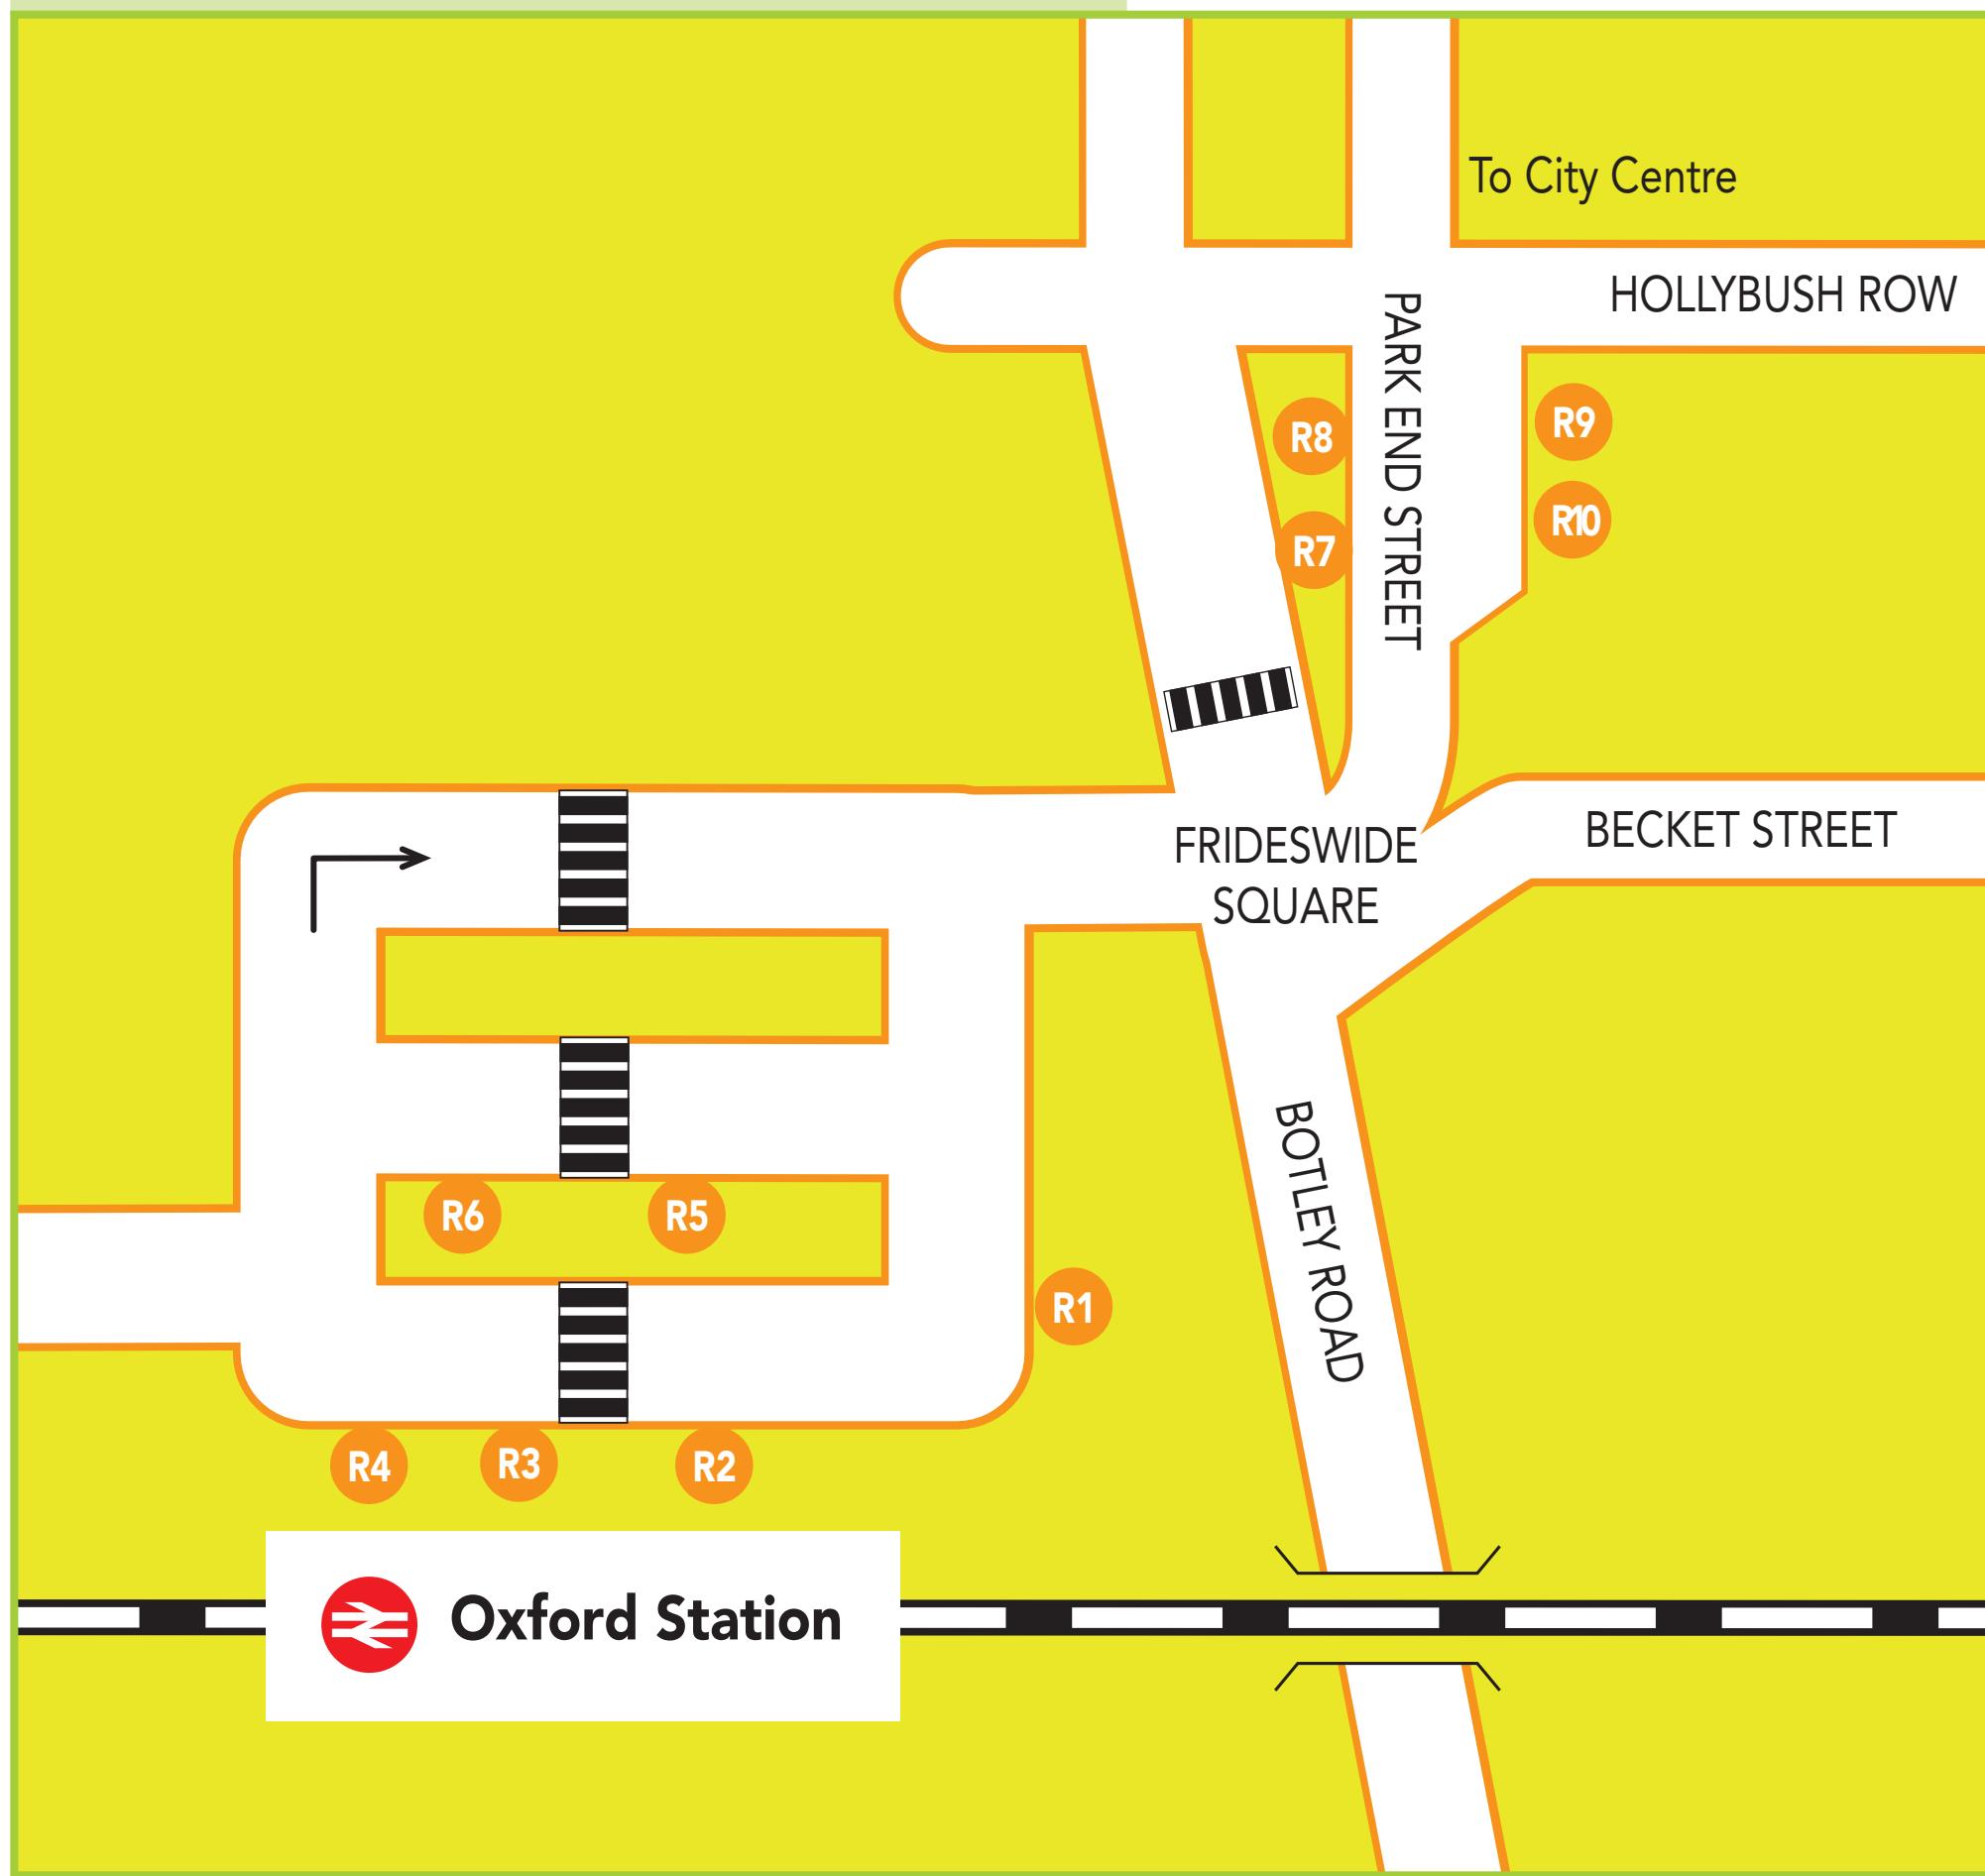

## Bus stops near by

## Bus routes

ROUTE	TOWARDS	ROUTE	TOWARDS	ROUTE	TOWARDS
S1	<b>Carterton</b> Botley Rd, Botley, Farmoor, Swinford, Eynsham, Whitney, Brize Norton.	4A	<b>Elms Rise</b> Botley Rd, Botley	X30	<b>Wantage</b> Cumnor, Bessels Leigh, East Hanney, Grove
U1	<b>Wheatley Brookes Campus</b> City centre, St Clements, Headington, Sandhills, Wheatley <b>Harcourt Hill Brookes Campus</b> Botley Rd, Botley, North Hinksey	4B	<b>Cumnor</b> Botley Rd, Botley, Cumnor Hill	66	<b>Swindon</b> Bessels Leigh, Fyfield, Kingston Bagpuize, Southmoor, Faringdon.
S3	<b>Charlbury / Chipping Norton</b> City centre, Woodstock Road, Yarnton, Begbroke, Woodstock, Enstone / Stonefield	4C	<b>Dean Court</b> Botley Rd, Botley	106	<b>Wallingford</b> City Centre, The Plain, Iffley Rd, Littlemore, Sandford, Oxford Science Park, Nuneham Courtney, Berinsfield, Dorchester
X3	<b>Abingdon</b> City centre, Abingdon Rd, Redbridge, (A34), Oxford Rd	5	<b>Blackbird Leys</b> City centre, The Plain, Cowley Rd, Cowley centre	280	<b>Aylesbury</b> City centre, Headington, Wheatley, Forest Hill, Thame
4	<b>Abingdon</b> Botley Rd, Botley, Cumnor, Henwood, Wootton	11	<b>Witney</b> Botley Rd, Botley, Farmoor, Swinford, Eynsham, Freeland, North Leigh	400	<b>Thornhill (Park&amp;Ride)</b> City centre, St Clements, Headington, Sandhills <b>Seacourt (Park&amp;Ride)</b> Botley Rd
4/A/B/C	<b>Wood Farm</b> City Centre, St Clements, Morrell Avenue, Churchill Hospital	13	<b>John Radcliffe Hospital</b> City Centre, The Plain, Marston Rd, Northway estate		
		14/A	<b>John Radcliffe Hospital</b> City Centre, Banbury Rd, Marston Ferry Rd, Marston village		