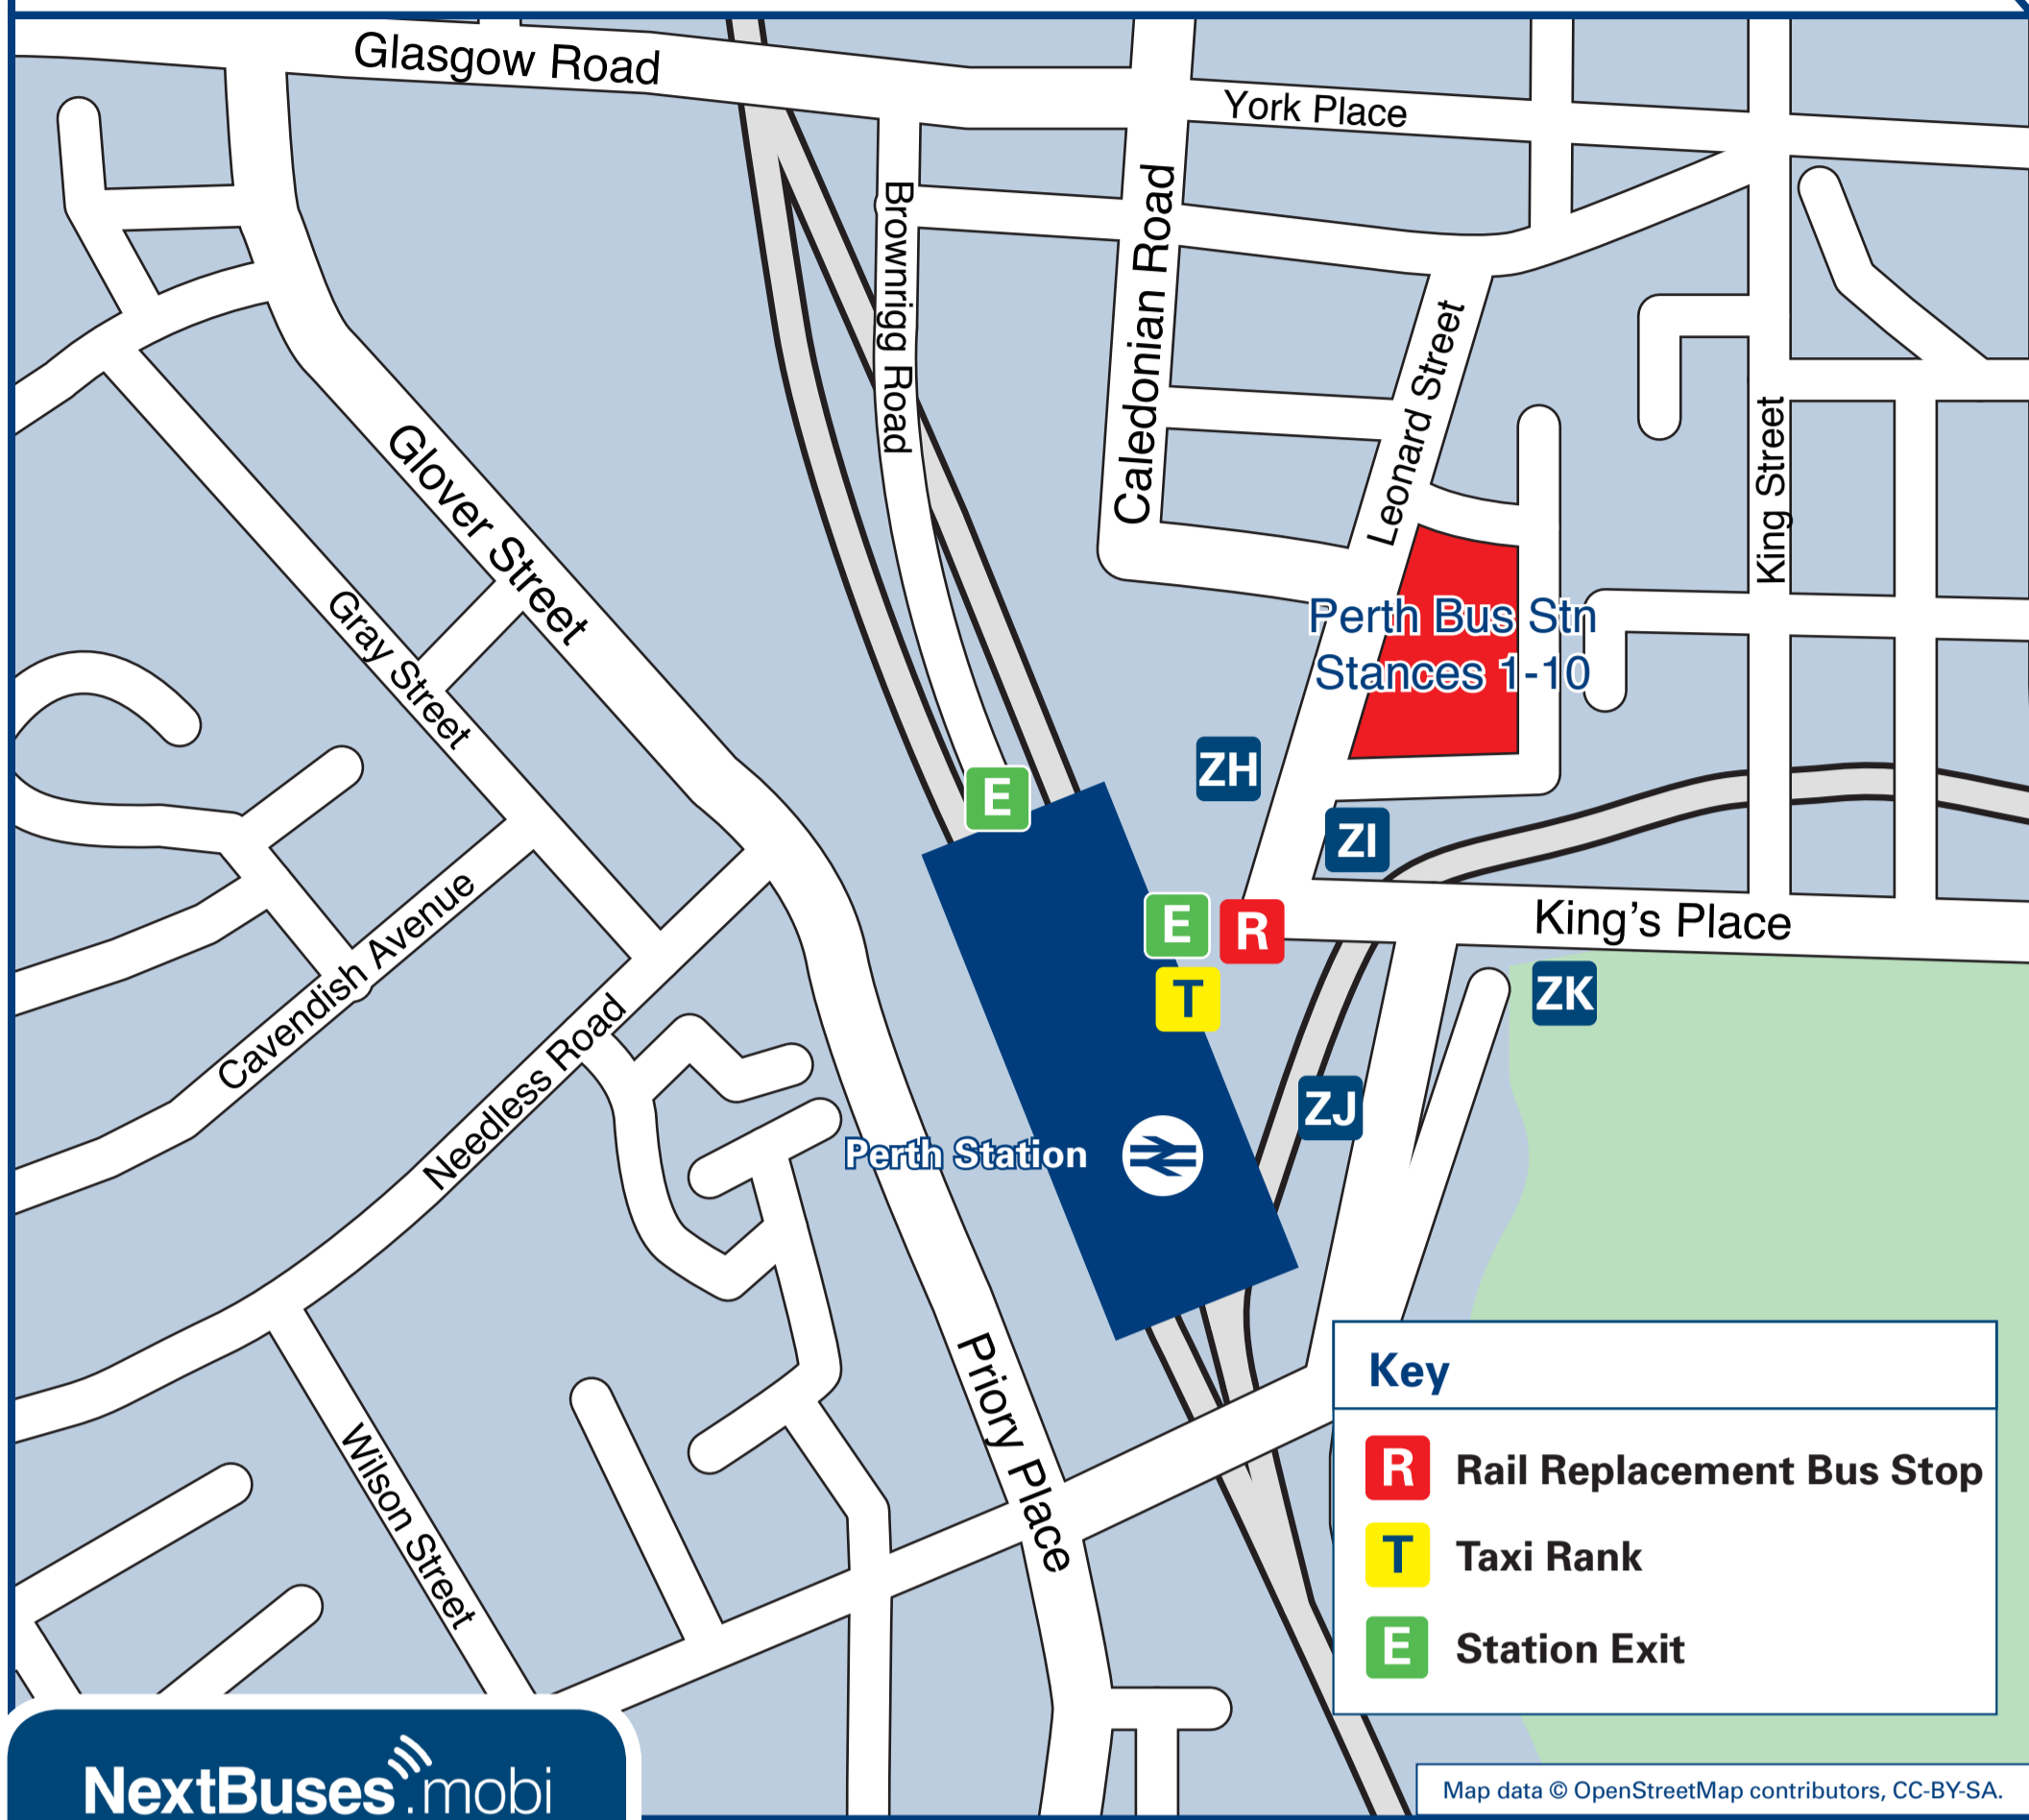

Perth Station

Bus and Cycle Routes

Buses and Taxis