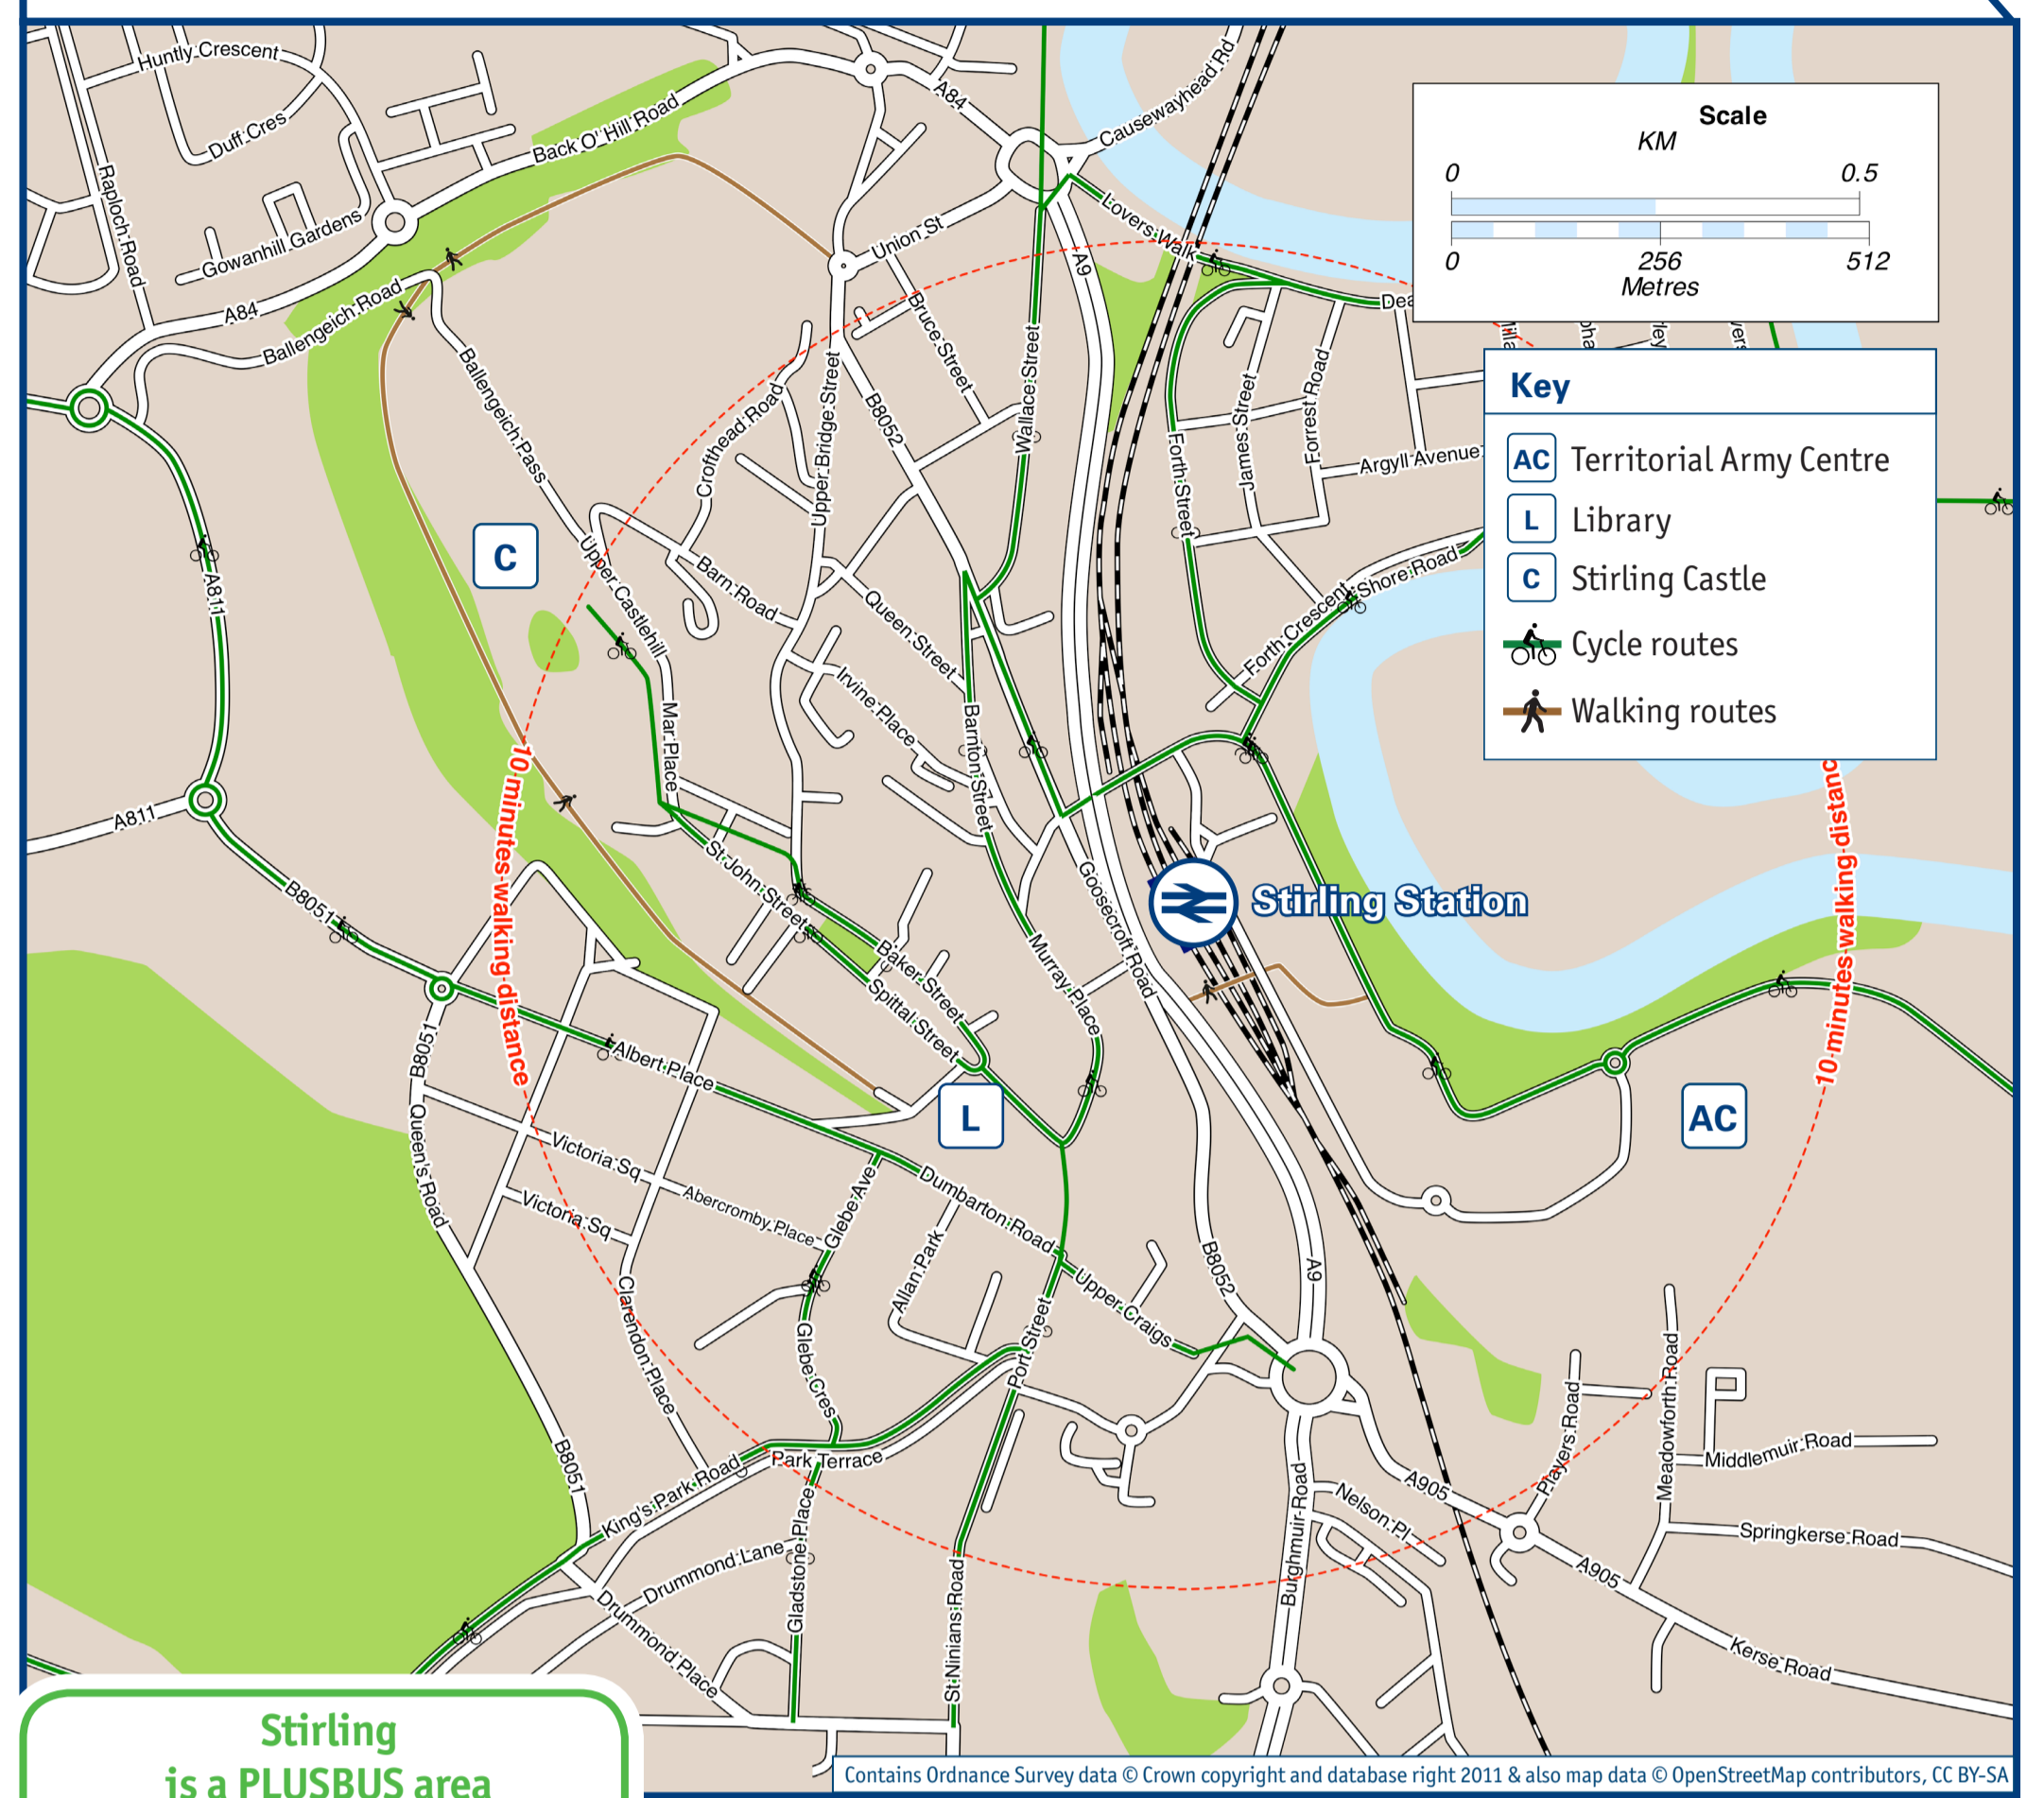

Stirling Station

Bus and Cycle Routes

Buses and Taxis

NextBuses .mobi

Please enter your bus stop code into NextBuses.mobi to get instant bus departure times from your stop.

Bus Station Stance:	Murray Place Stances:	Rail Station Stops:
2 78423872	1 78423938	A 78423946
3 78423873	2 78426263	B 78423945
5 78423878	3 78423943	
6 78423875		
7 78423928		
10 78423927		
11 78423932		
12 78423925		
13 78423923		
14 78423929		

Local area map

Stirling is a PLUSBUS area

PLUSBUS is a discount price 'bus pass' that you buy with your train ticket. It gives you unlimited bus travel around your chosen town, on participating buses. Visit www.scotrail.co.uk/plusbus

DESTINATION	BUS ROUTES	BUS STOP
Deanston	59	Murray Place Stance 2
Denny	24, X39	Bus Stn Stance 6
Dennyloanhead	B1	Bus Stn Stance 13
Dunipace	24, X39	Bus Stn Stance 6
	B1	Bus Stn Stance 13
Dunmore	16, C16	Bus Stn Stance 10
Fallin	16, C16	Bus Stn Stance 10
	55	Bus Stn Stance 14
	56	Bus Stn Stance 13
Forthbank Stadium (Stirling Albion FC)	P1	Rail Stn Stop B
Forth Valley Royal Hospital	16, C16	Bus Stn Stance 10
Gargunnoch	38, 60	Bus Stn Stance 5
Kincardine	12, C12	Bus Stn Stance 11
Kippen	78	Murray Place Stance 1
Letham	12, C12	Bus Stn Stance 11
Letham	16, C16	Bus Stn Stance 10
Manor Powis	MA1, 60, 63, 78	Murray Place Stance 1
Menstrie	MA2, 23, 62	Murray Place Stance 1
	UL	Rail Stn Stop A
	20	Rail Stn Stop B
Orchard House Hospital	23, 60, 62, 63	Murray Place Stance 1
	C30, 53, 57, 58	Murray Place Stance 2
	UL, 47, 54, 54A	Murray Place Stance 3
Plean	17	Bus Stn Stance 14
	38, 60	Bus Stn Stance 5
Raploch	C11, 57, 59	Murray Place Stance 2
Sauchie	MA2, 62	Murray Place Stance 1