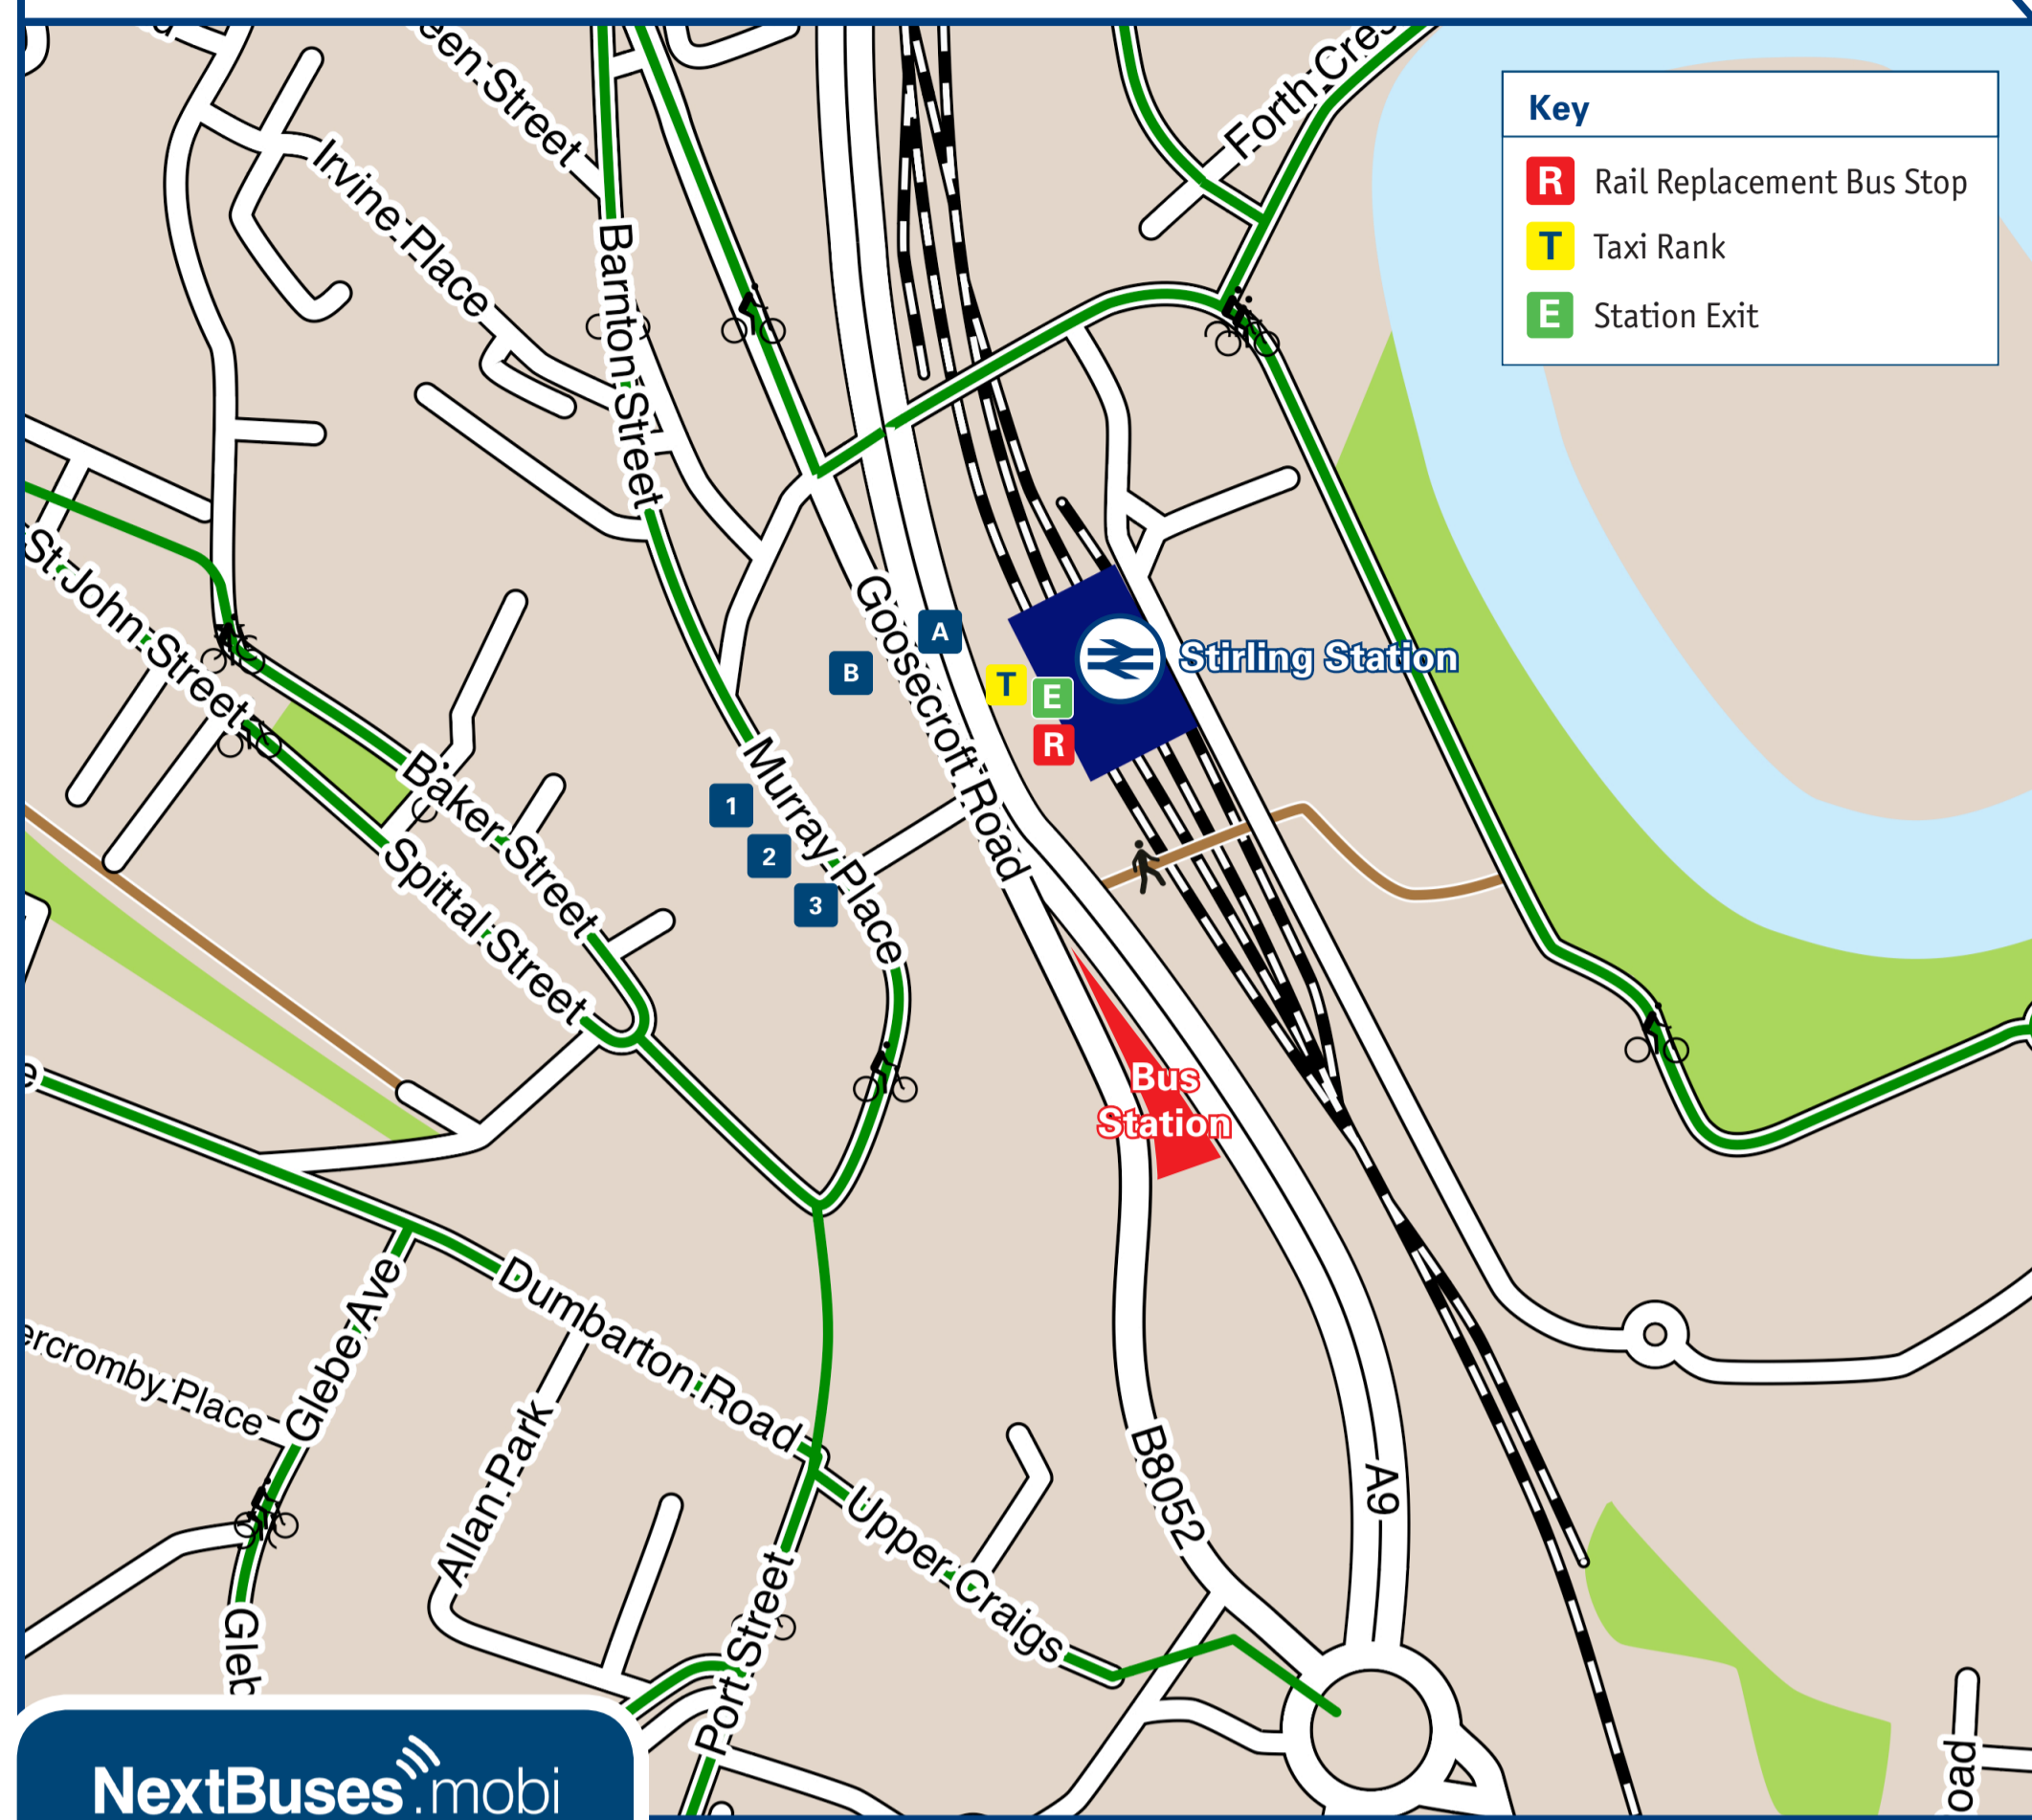

Stirling Station

Bus and Cycle Routes

Buses and Taxis

NextBuses .mobi

Please enter your bus stop code into NextBuses.mobi to get instant bus departure times from your stop.

Bus Station Stance:	Murray Place Stances:	Rail Station Stops:
2 78423872	1 78423938	A 78423946
3 78423873	2 78426263	B 78423945
5 78423878	3 78423943	
6 78423875		
7 78423928		
10 78423927		
11 78423932		
12 78423925		
13 78423923		
14 78423929		

Local area map

Stirling is a PLUSBUS area

PLUSBUS is a discount price 'bus pass' that you buy with your train ticket. It gives you unlimited bus travel around your chosen town, on participating buses. Visit www.scotrail.co.uk/plusbus

DESTINATION	BUS ROUTES	BUS STOP
Deanston	59	Murray Place Stance 2
Denny	24, X39	Bus Stn Stance 6
Dennyloanhead	B1	Bus Stn Stance 13
Dunipace	24, X39	Bus Stn Stance 6
	B1	Bus Stn Stance 13
Dunmore	16, C16	Bus Stn Stance 10
Fallin	16, C16	Bus Stn Stance 10
	55	Bus Stn Stance 14
	56	Bus Stn Stance 13
Forthbank Stadium (Stirling Albion FC)	P1	Rail Stn Stop B
Forth Valley Royal Hospital	16, C16	Bus Stn Stance 10
Gargunnoch	38, 60	Bus Stn Stance 5
Kincardine	12, C12	Bus Stn Stance 11
Kippen	78	Murray Place Stance 1
Letham	12, C12	Bus Stn Stance 11
Letham	16, C16	Bus Stn Stance 10
Manor Powis	MA1, 60, 63, 78	Murray Place Stance 1
Menstrie	MA2, 23, 62	Murray Place Stance 1
	UL	Rail Stn Stop A
	20	Rail Stn Stop B
Orchard House Hospital	23, 60, 62, 63	Murray Place Stance 1
	C30, 53, 57, 58	Murray Place Stance 2
	UL, 47, 54, 54A	Murray Place Stance 3
Plean	17	Bus Stn Stance 14
	38, 60	Bus Stn Stance 5
Raploch	C11, 57, 59	Murray Place Stance 2
Sauchie	MA2, 62	Murray Place Stance 1