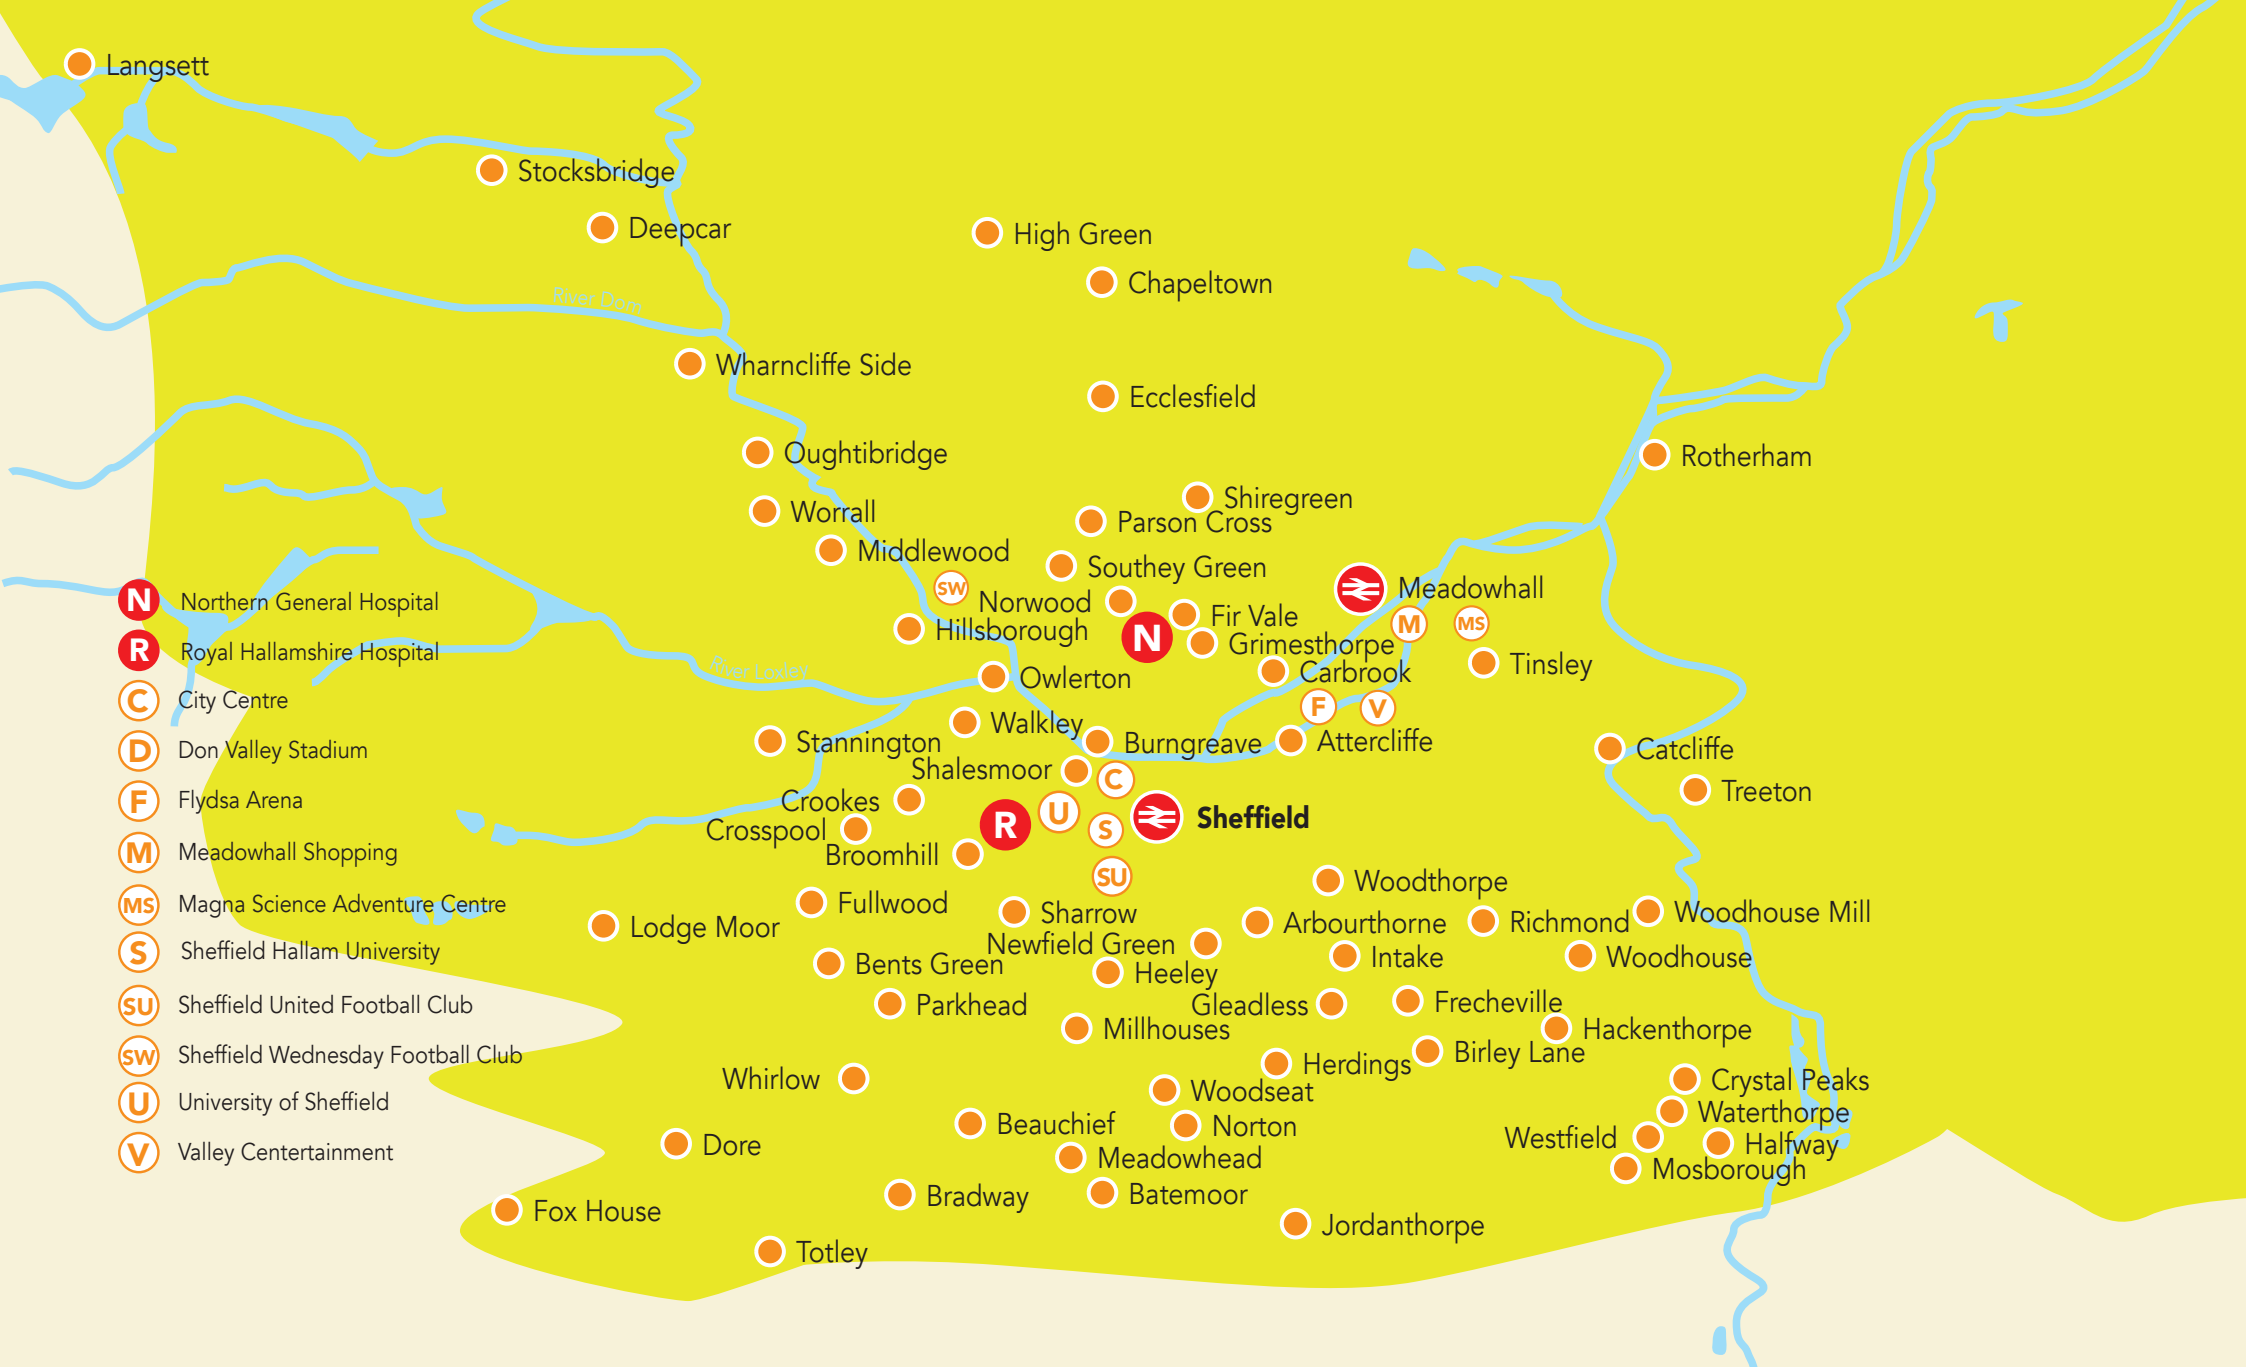

in Sheffield

Langsett

Stocksbridge

Deepcar

High Green

Chapelton

River Don

Wharncliffe Side

Carbrook

**D** Don Valley Stadium

Stannington

Walkley

Attercliffe

**F** Flydsa Arena

Crookes

Shalesmoor

**M** Meadowhall Shopping

Crosspool

Broomhill

**MS** Magna Science Adventure Centre

Lodge Moor

Fullwood

Sharrow

Woodthorpe

Waterthorpe

**V** Valley Centertainment

Fox House

Bradway

Meadowhead

Batemoor

Jordanthorpe

Mosborough