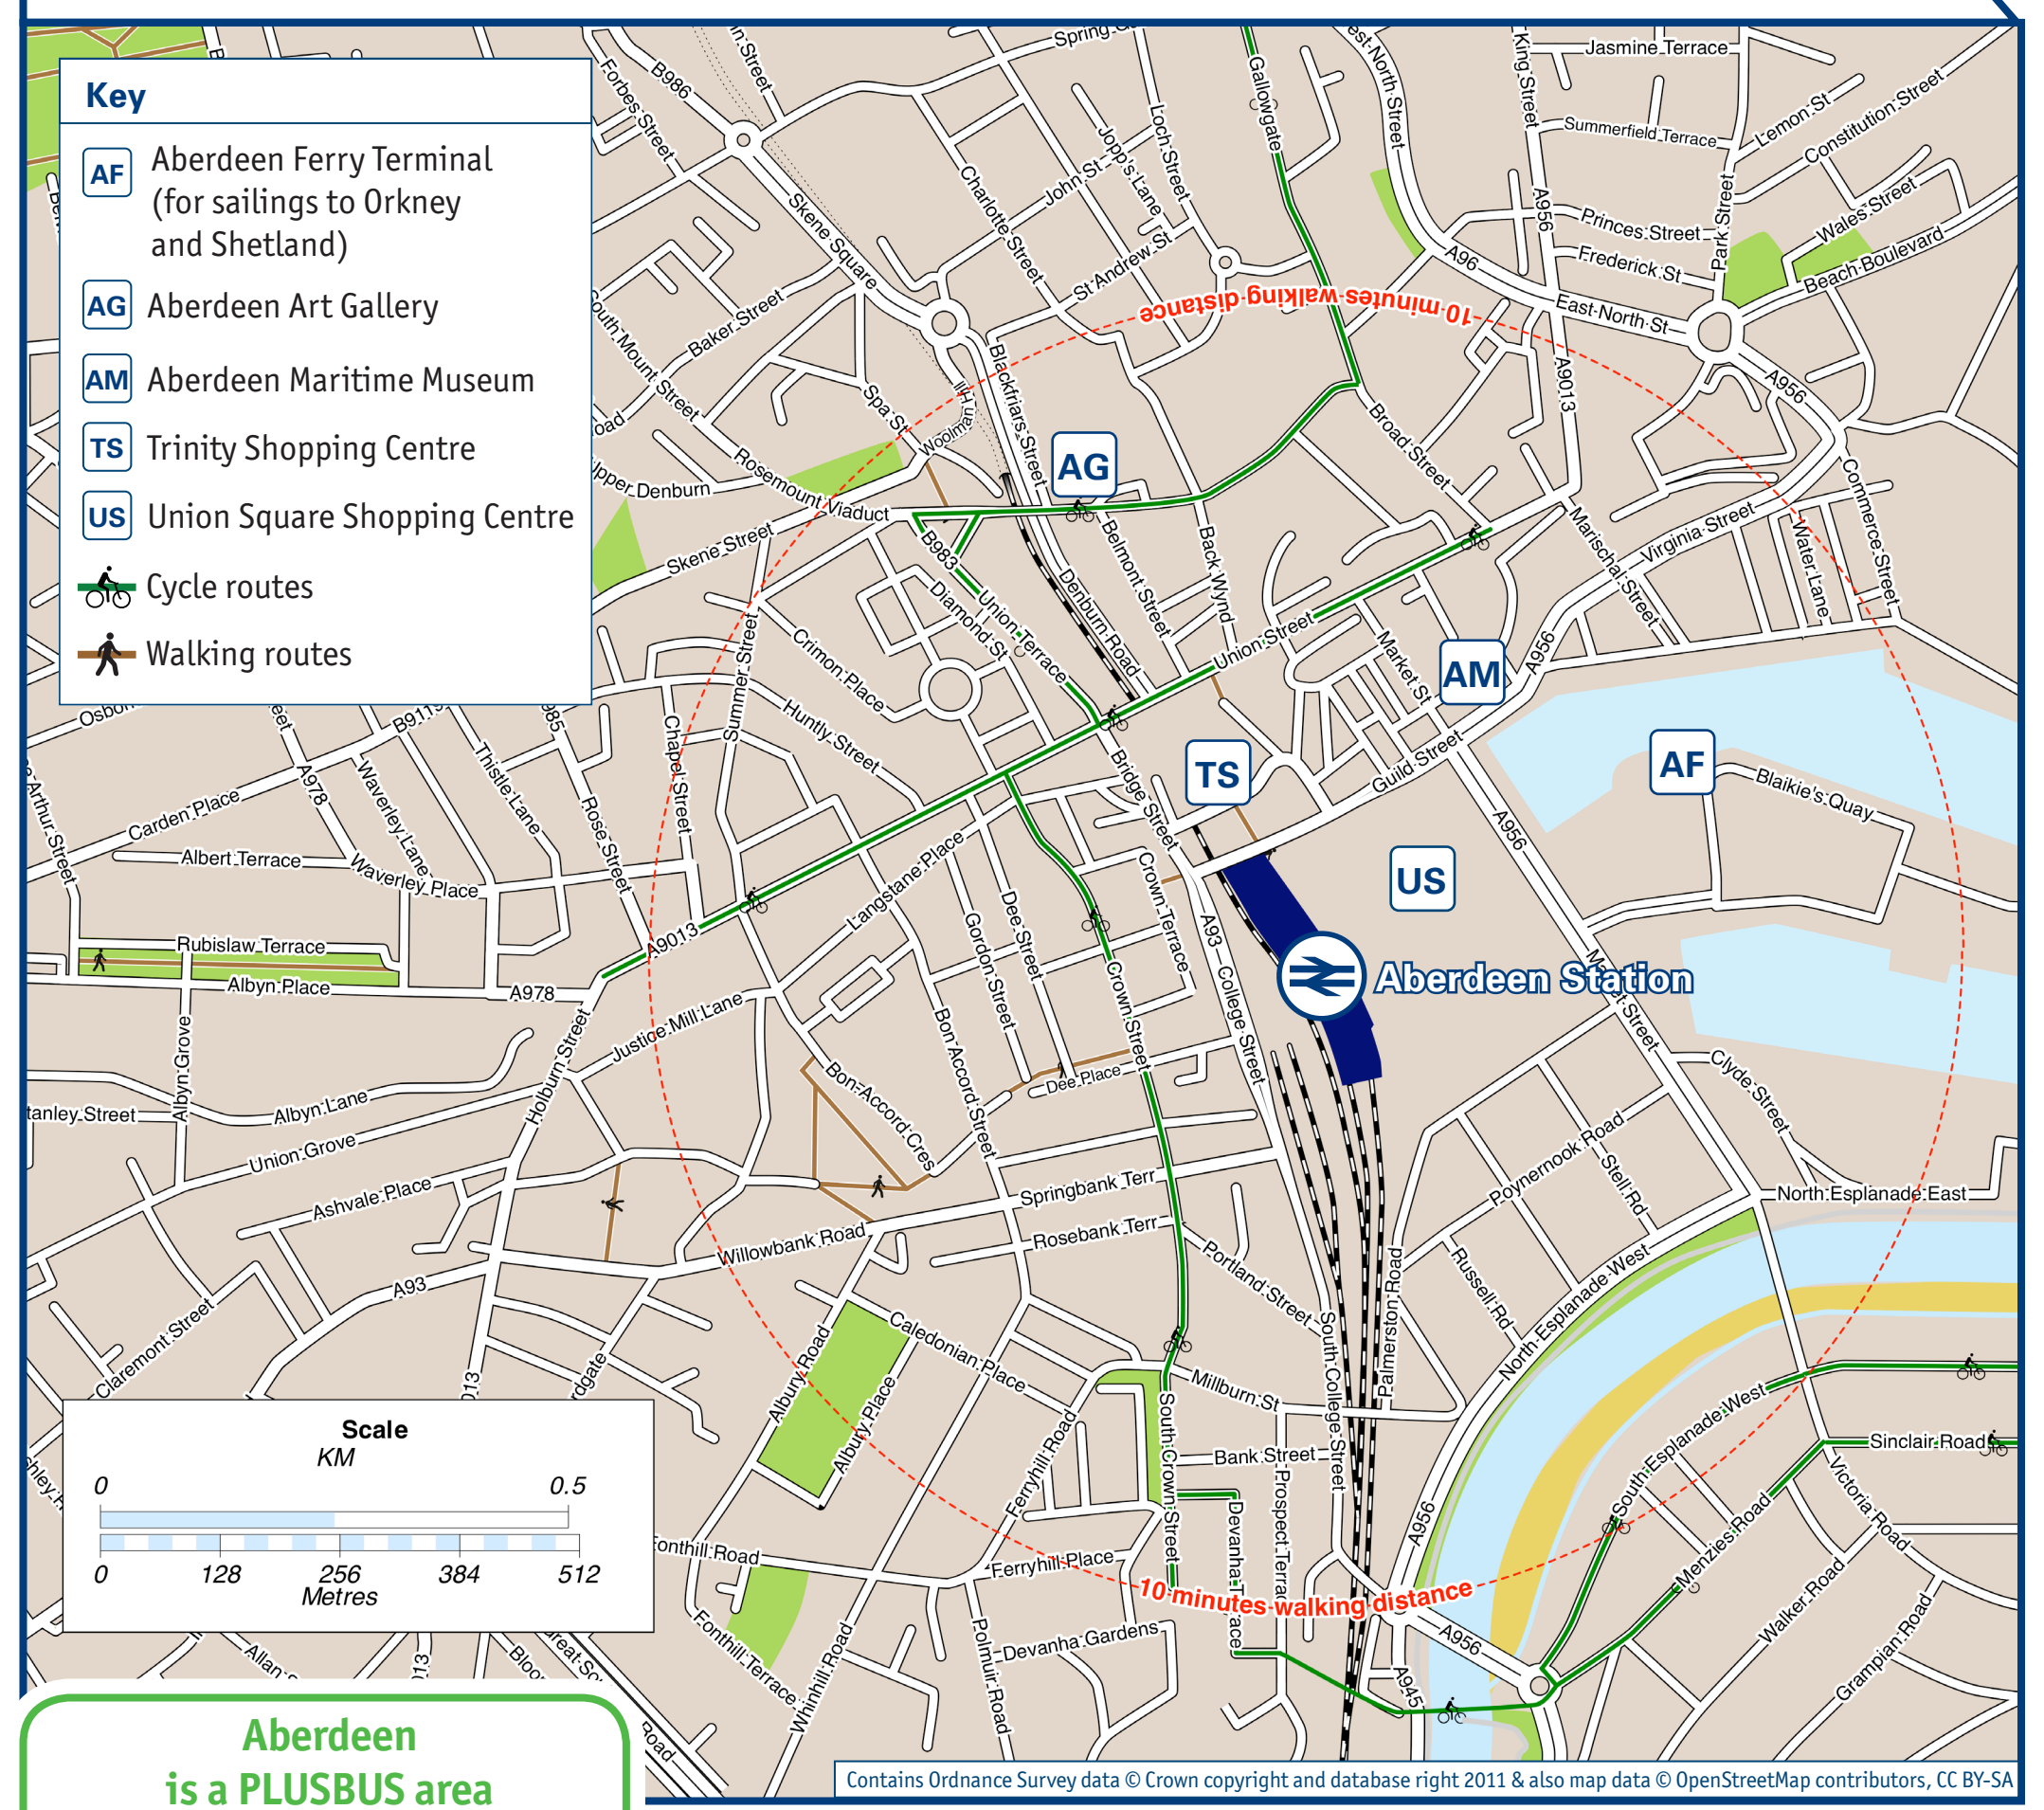

Aberdeen Station

Bus and Cycle Routes

Buses and Taxis

Local area map

Aberdeen is a PLUSBUS area

PLUSBUS is a discount price 'bus pass' that you buy with your train ticket. It gives you unlimited bus travel around your chosen town, on participating buses. Visit www.scotrail.co.uk/plusbus

DESTINATION	BUS ROUTES	BUS STOP
Robert Gordon University (Garthdee Campus)	1, 2	Union Street Stance F3
Rosemount (For Wallace Statue)	3, 12, 59	Guild Street Stop M3
Scatterburn	13, 23	Union Street Stop F8
Scotstoun (Ashwood)	2 9U 20 260, 261, 263, X60 262, 267, 268, X67, X68	Union Street Stop F2 Bus Stn Stance 9 Union Street Stop F1 Bus Stn Stance 11 Bus Stn Stance 12
Seaton	23 11 3, 59	Union Street Stop F8 Union Street Stop F3 Guild Street Stop M3
Sheddocksley	11	Union Street Stop F3
Springhill	17, 18	Union Street Stop F3
Stockethill	11	Union Street Stop F3
Stoneywood	17, 18	Union Street Stop F4
Summerhill	305, 325	Bus Stn Stance 4
Tillydrone	13	Union Street Stop F8
Torry	19 12, 59 9U 20	Union Street Stop F4 Guild Street Stop M1 Bus Stn Stance 9 Union Street Stop F1
University of Aberdeen	260, 261, 263, X60 262, 267, 268, X67, X68	Bus Stn Stance 11 Bus Stn Stance 12
Westhill	X17	Bus Stn Stance 8
Woodend (including Hospital)	11 X17, 200, 210 10, 10A, X10	Union Street Stop F2 Bus Stn Stance 8 Bus Stn Stance 9
Woodside	17, 18 305, 325 X20, 220, 307	Union Street Stop F4 Bus Stn Stance 4 Bus Stn Stances 6 or 7