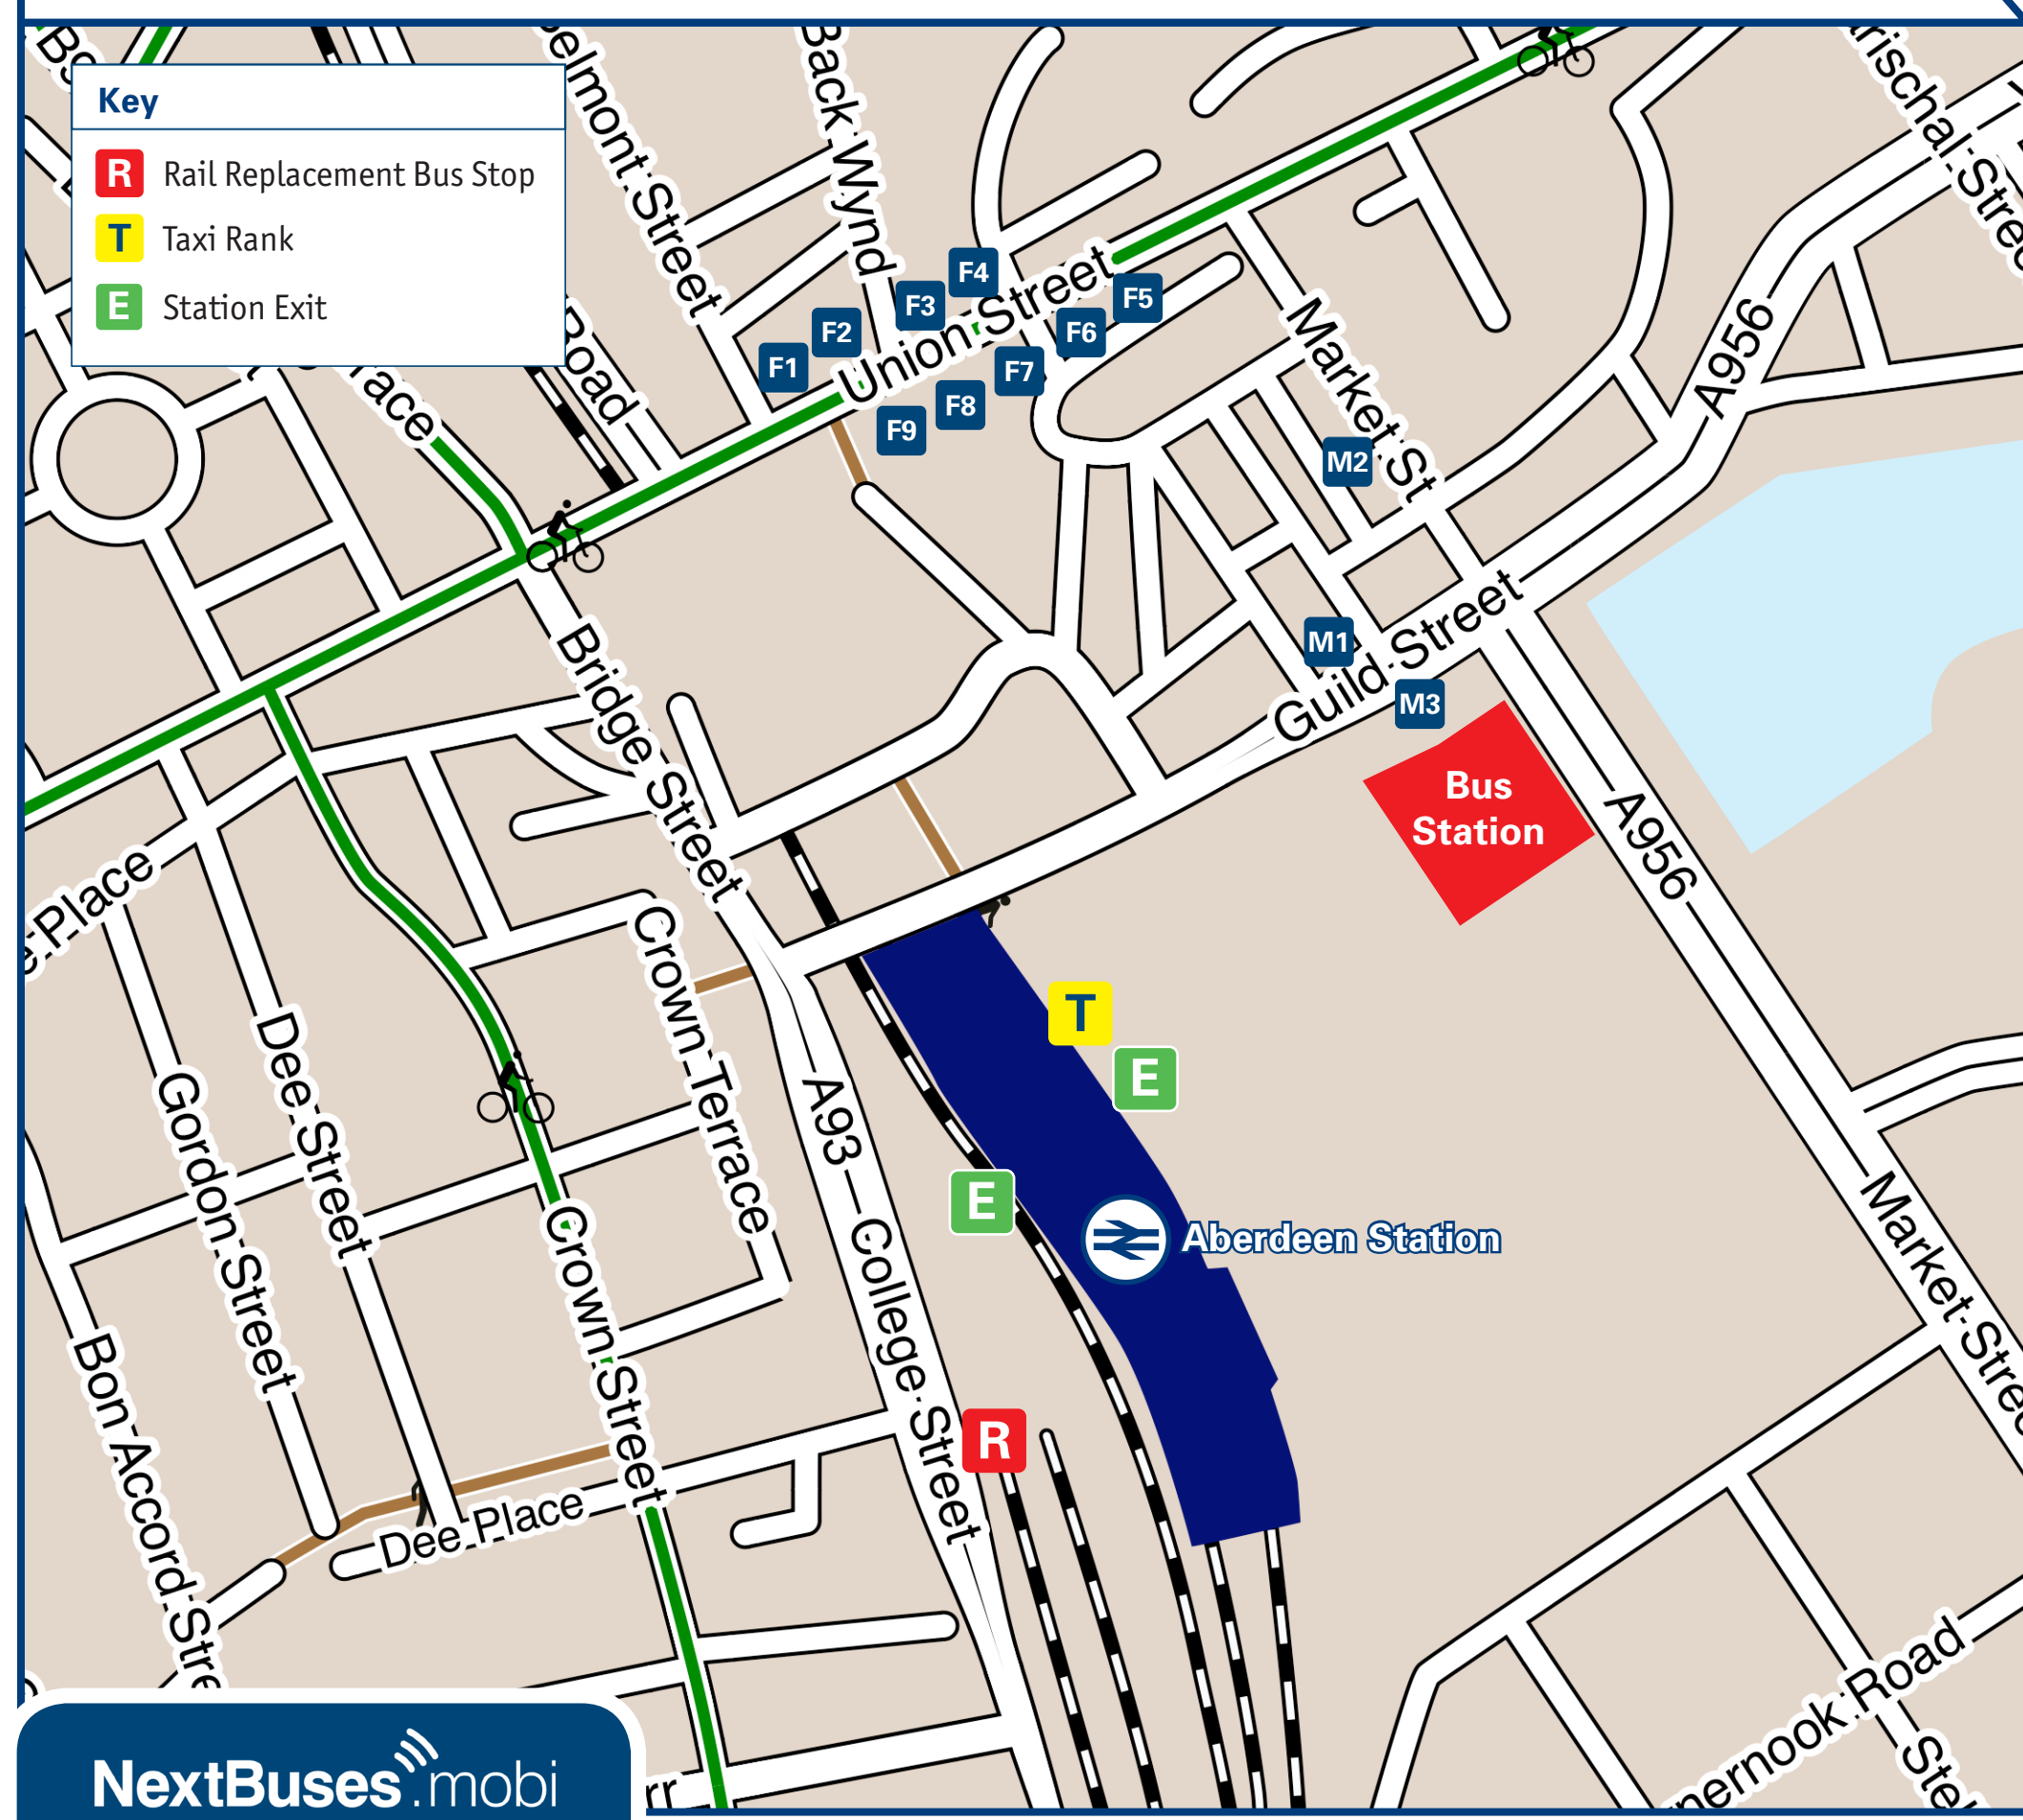

Aberdeen Station

Bus and Cycle Routes

Buses and Taxis

Local area map

Aberdeen is a PLUSBUS area

PLUSBUS is a discount price 'bus pass' that you buy with your train ticket. It gives you unlimited bus travel around your chosen town, on participating buses. Visit www.scotrail.co.uk/plusbus

DESTINATION	BUS ROUTES	BUS STOP
Robert Gordon University (Garthdee Campus)	1, 2	Union Street Stance F3
Rosemount (For Wallace Statue)	3, 12, 59	Guild Street Stop M3
Scatterburn	13, 23	Union Street Stop F8
Scotstoun (Ashwood)	2 9U 20 260, 261, 263, X60 262, 267, 268, X67, X68	Union Street Stop F2 Bus Stn Stance 9 Union Street Stop F1 Bus Stn Stance 11 Bus Stn Stance 12
Seaton	23 11 3, 59	Union Street Stop F8 Union Street Stop F3 Guild Street Stop M3
Sheddocksley	11	Union Street Stop F3
Springhill	17, 18	Union Street Stop F3
Stockethill	11	Union Street Stop F3
Stoneywood	17, 18	Union Street Stop F4
Summerhill	305, 325	Bus Stn Stance 4
Tillydrone	13	Union Street Stop F8
Torry	19 12, 59 9U 20	Union Street Stop F4 Guild Street Stop M1 Bus Stn Stance 9 Union Street Stop F1
University of Aberdeen	260, 261, 263, X60 262, 267, 268, X67, X68	Bus Stn Stance 11 Bus Stn Stance 12
Westhill	X17	Bus Stn Stance 8
Woodend (including Hospital)	11 X17, 200, 210 10, 10A, X10	Union Street Stop F2 Bus Stn Stance 8 Bus Stn Stance 9
Woodside	17, 18 305, 325 X20, 220, 307	Union Street Stop F4 Bus Stn Stance 4 Bus Stn Stances 6 or 7