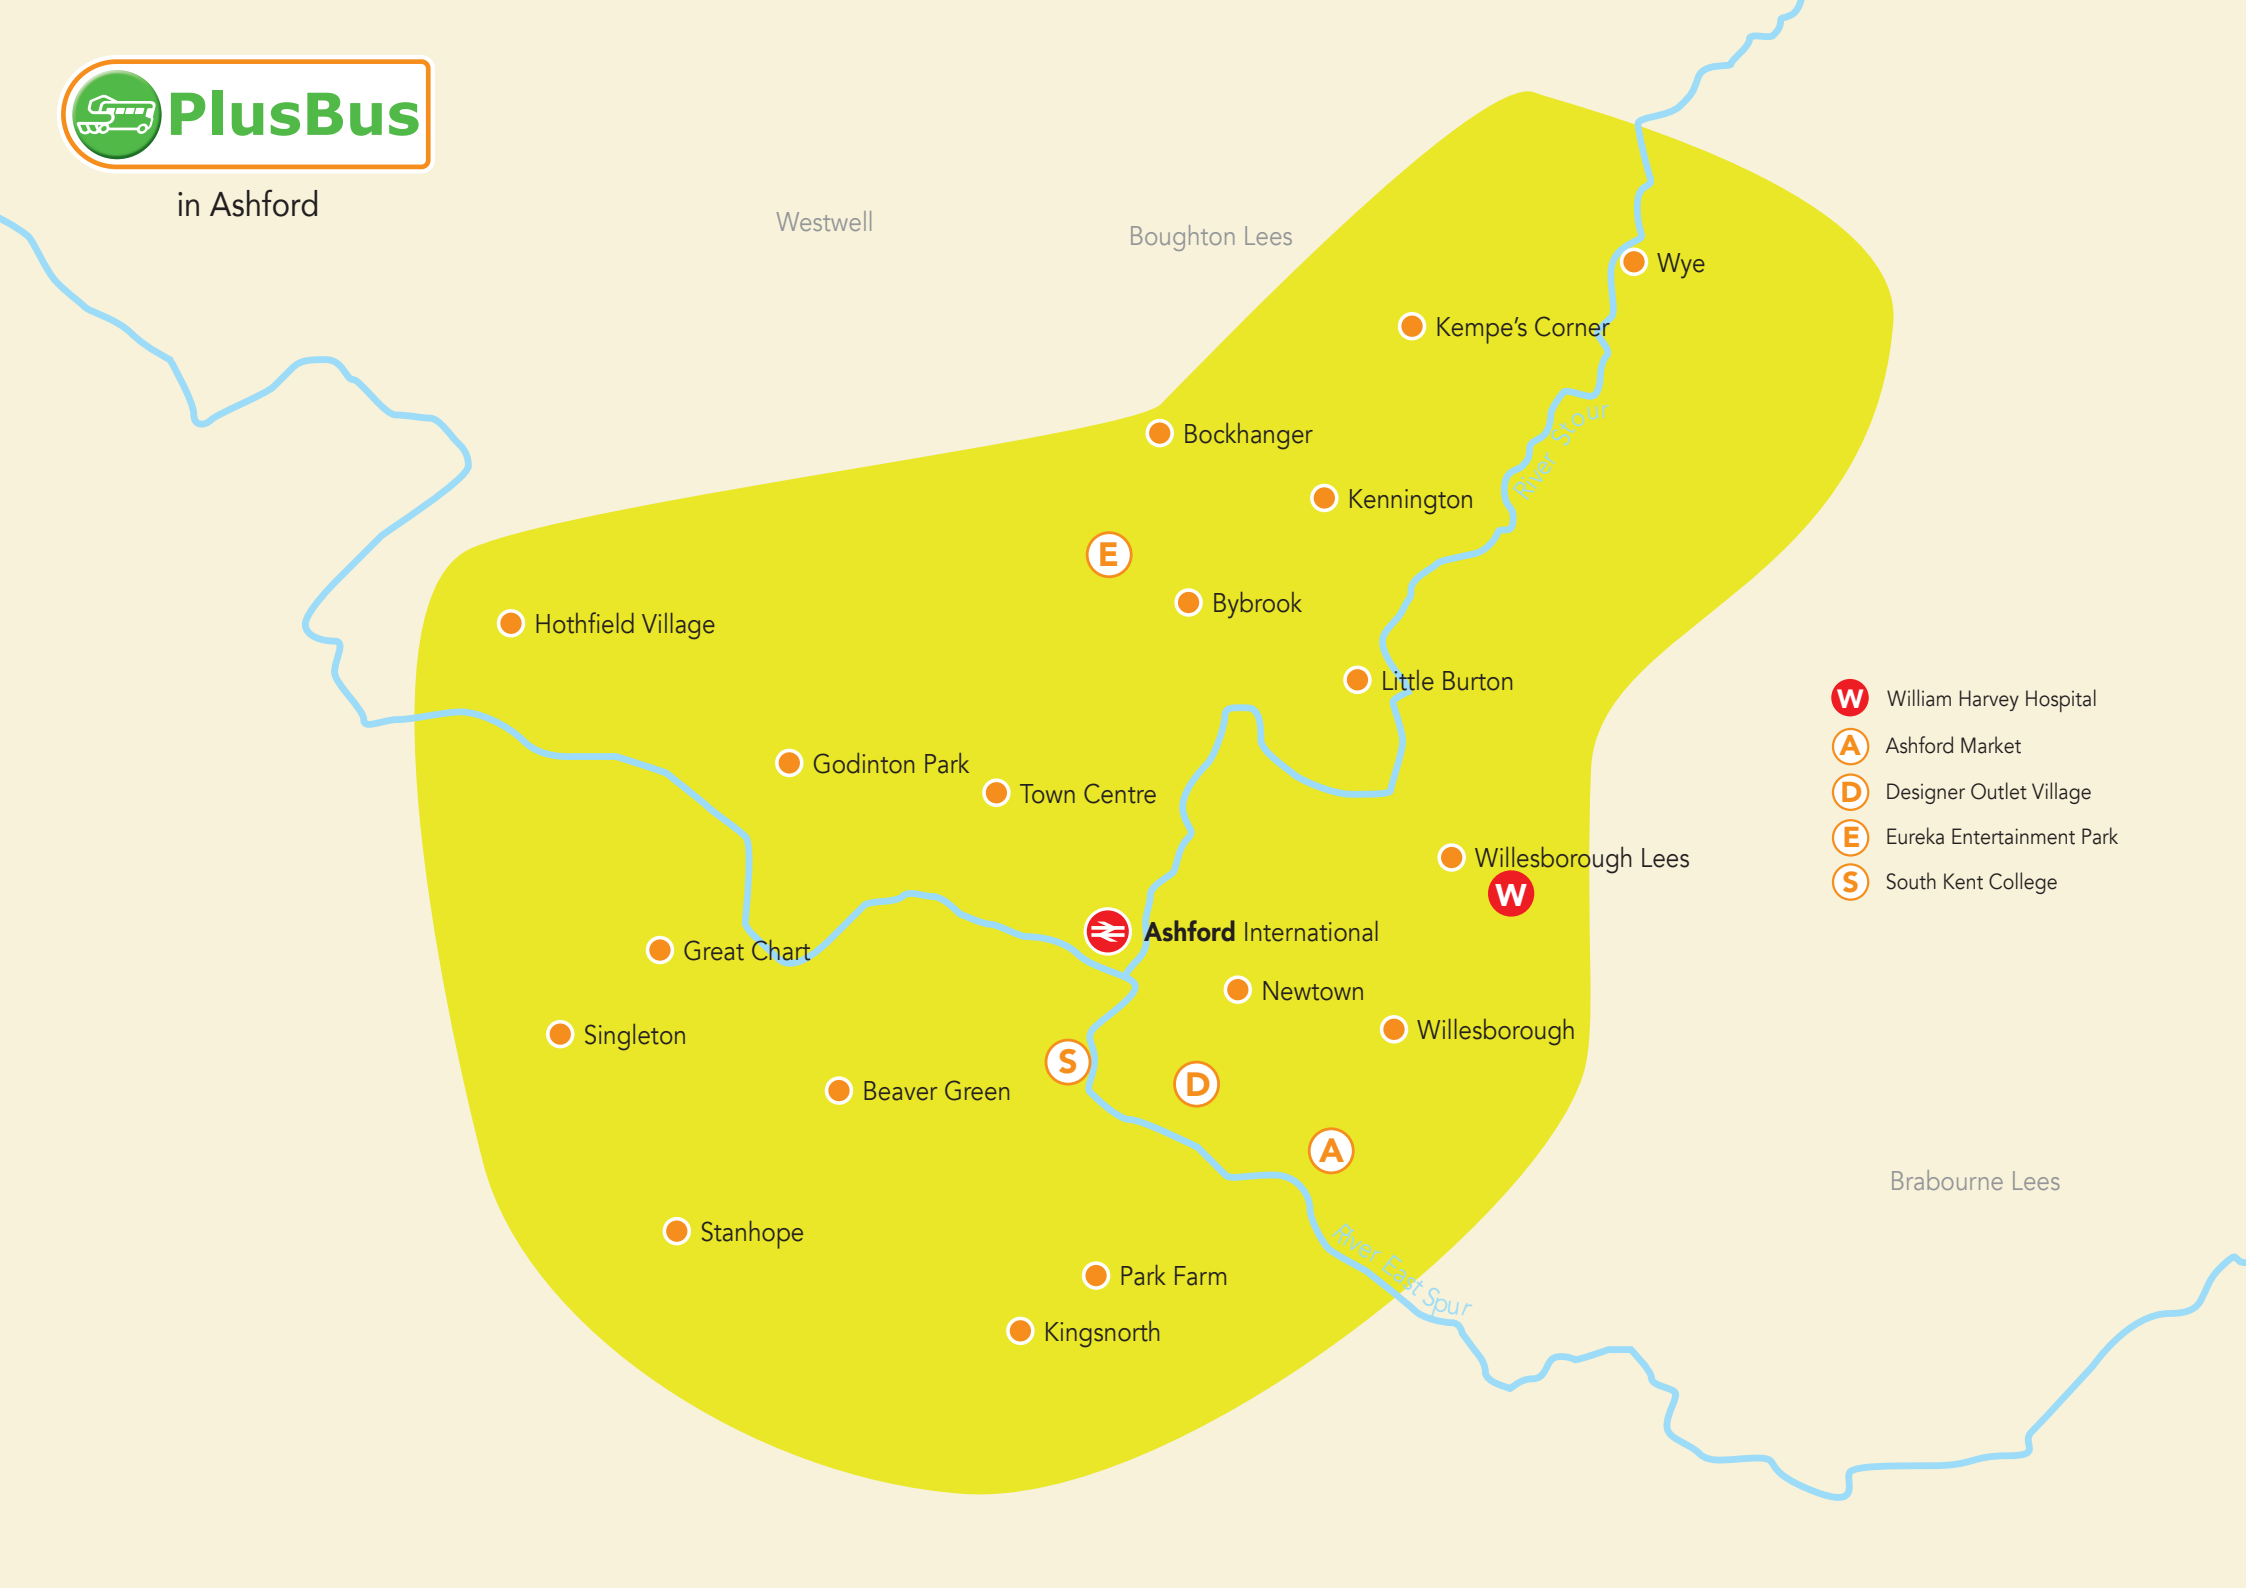

in Ashford

Westwell

Boughton Lees

Wye

Kempe's Corner

Bockhanger

Kennington

River Stour

E

Bybrook

Hothfield Village

Little Burton

Godinton Park

Town Centre

- W** William Harvey Hospital
- A** Ashford Market
- D** Designer Outlet Village
- E** Eureka Entertainment Park
- S** South Kent College

Willesborough Lees

W

Great Chart

Ashford International

Newtown

Singleton

Willesborough

S

Beaver Green

D

Brabourne Lees

Stanhope

A

Park Farm

River East Spur

Kingsnorth