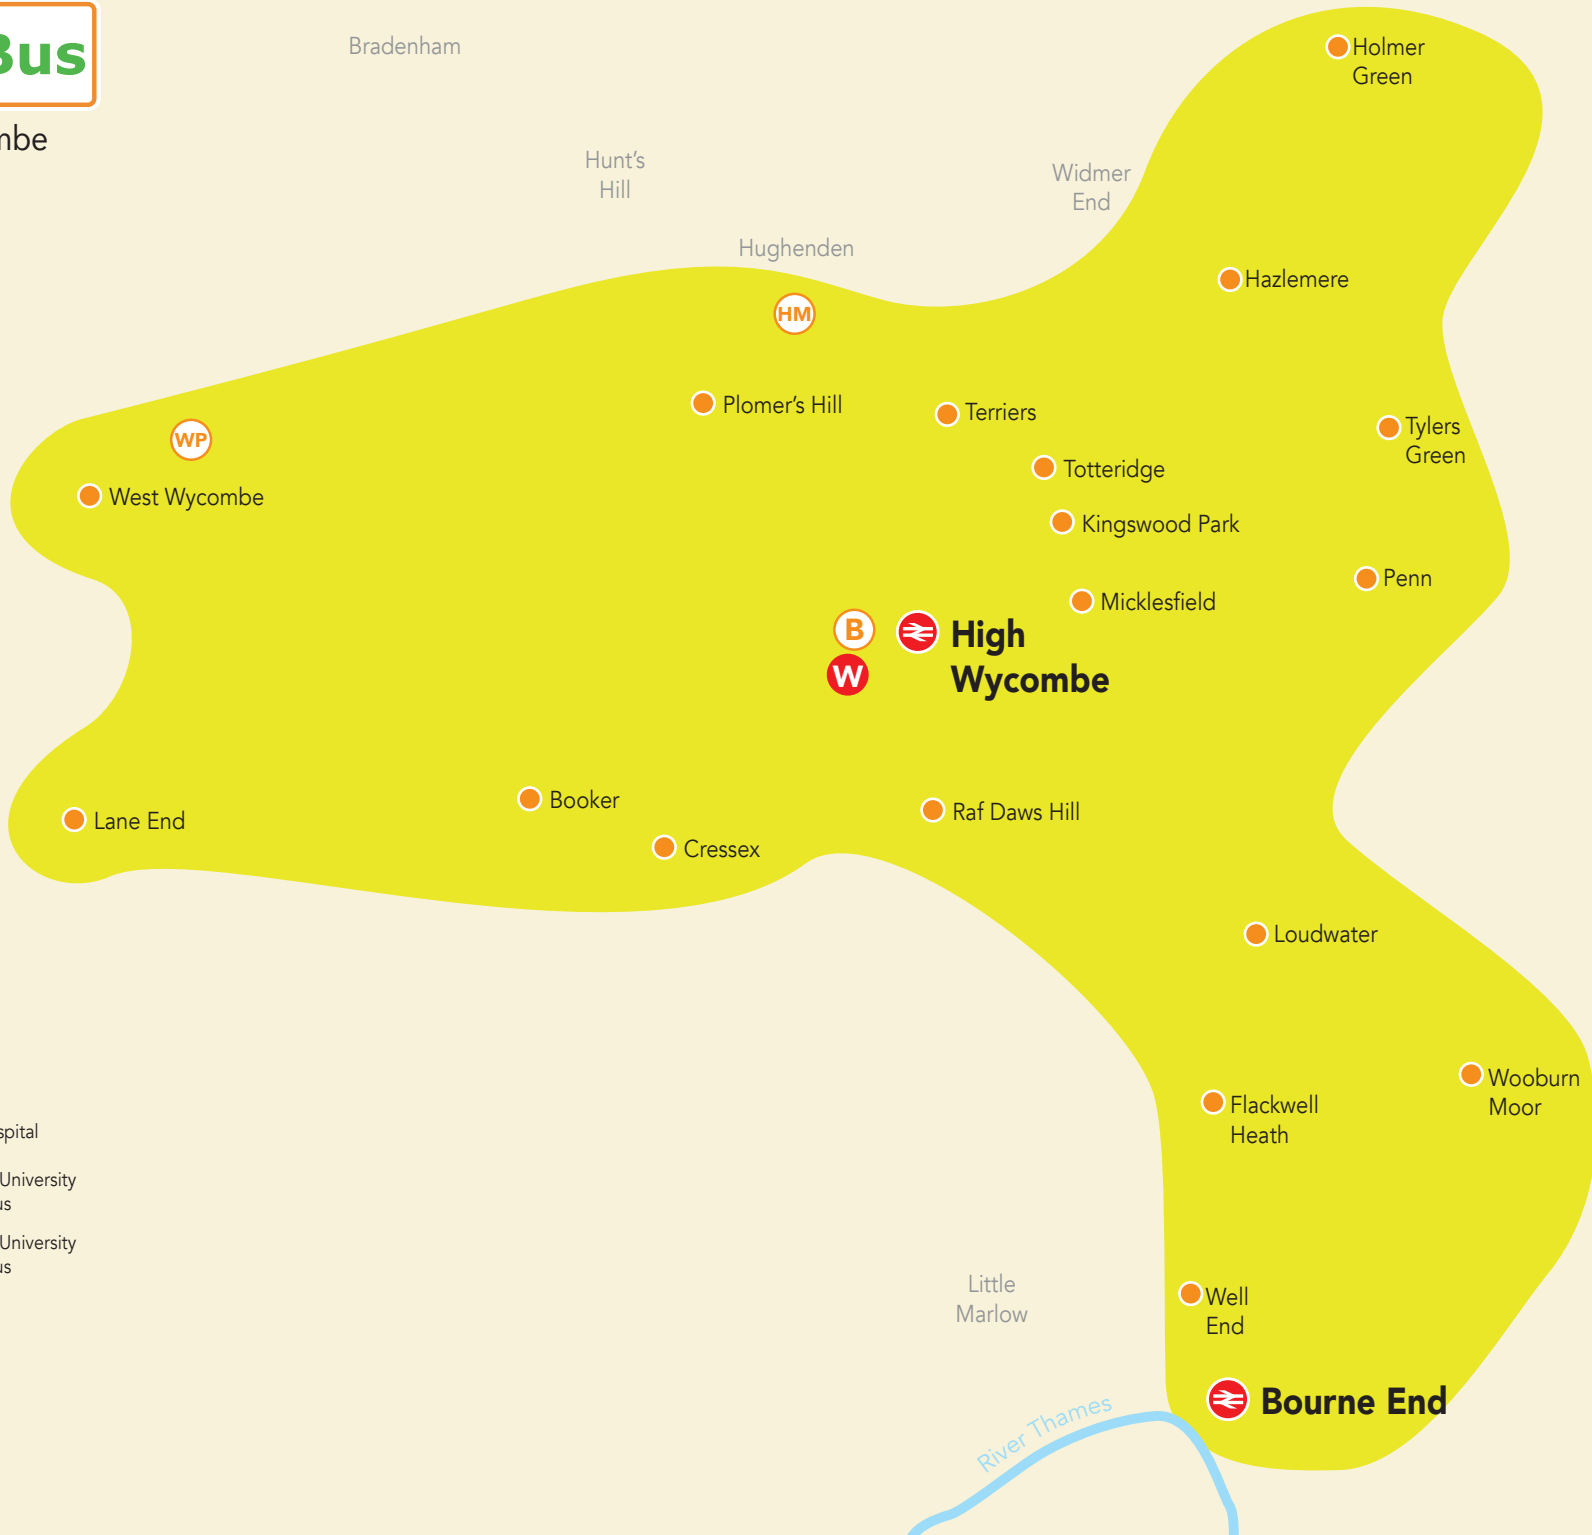

in High Wycombe

Key

- Wycombe General Hospital
- Buckinghamshire New University High Wycombe Campus
- Buckinghamshire New University High Wycombe Campus
- Hughenden Manor
- Desborough Castle
- West Wycombe Park