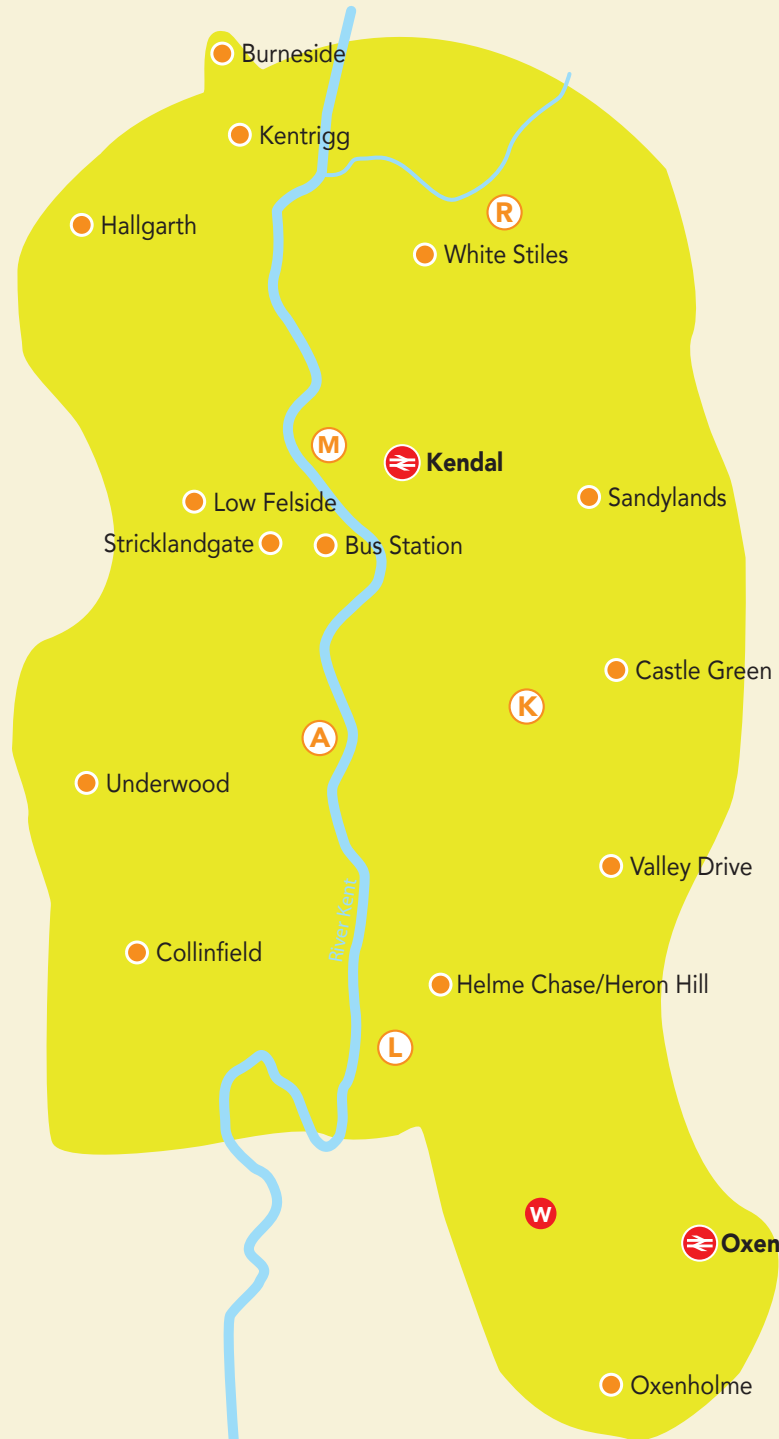

in Kendal

LAKE DISTRICT NATIONAL PARK

- W** Westmorland General Hospital
- A** Abbot Hall, Kendal Parish, Church & Museum of Lakeland Life
- K** Kendal Castle
- L** Kendal Leisure Centre
- M** Kendal Museum
- R** Retail Park

Lake District

Oxenholme

Oxenholme

Burneside

Kentrigg

Hallgarth

White Stiles

Low Felside

Sandylands

Stricklandgate

Bus Station

Castle Green

Underwood

Valley Drive

Collinfield

Helme Chase/Heron Hill

W

L

A

K

M

R

Kendal

River Kent