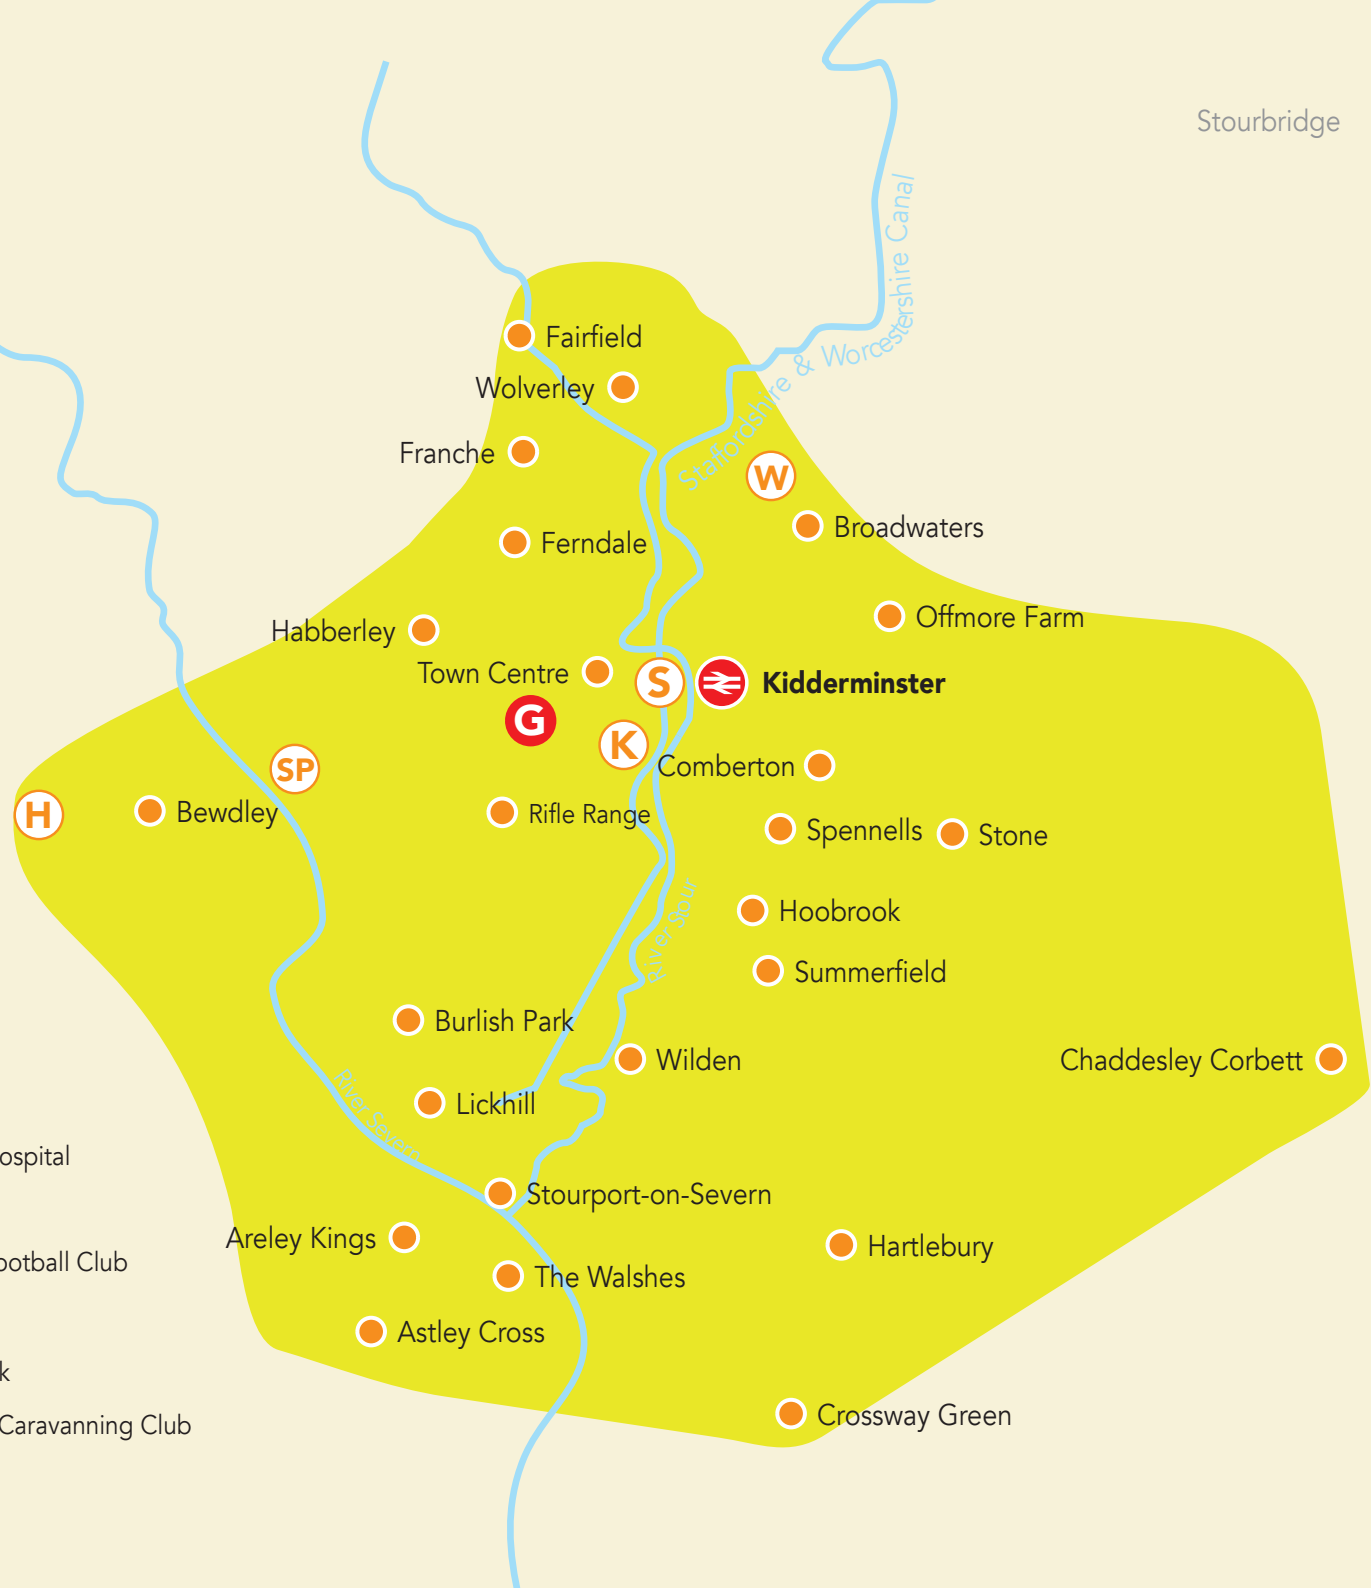

in Kidderminster

Stourbridge

-  Kidderminster General Hospital
-  Hopleys Family Camping
-  Kidderminster Harriers Football Club
-  Severn Valley Railway
-  West Midlands Safari Park
-  Wolverley Camping and Caravanning Club

Bromsgrove