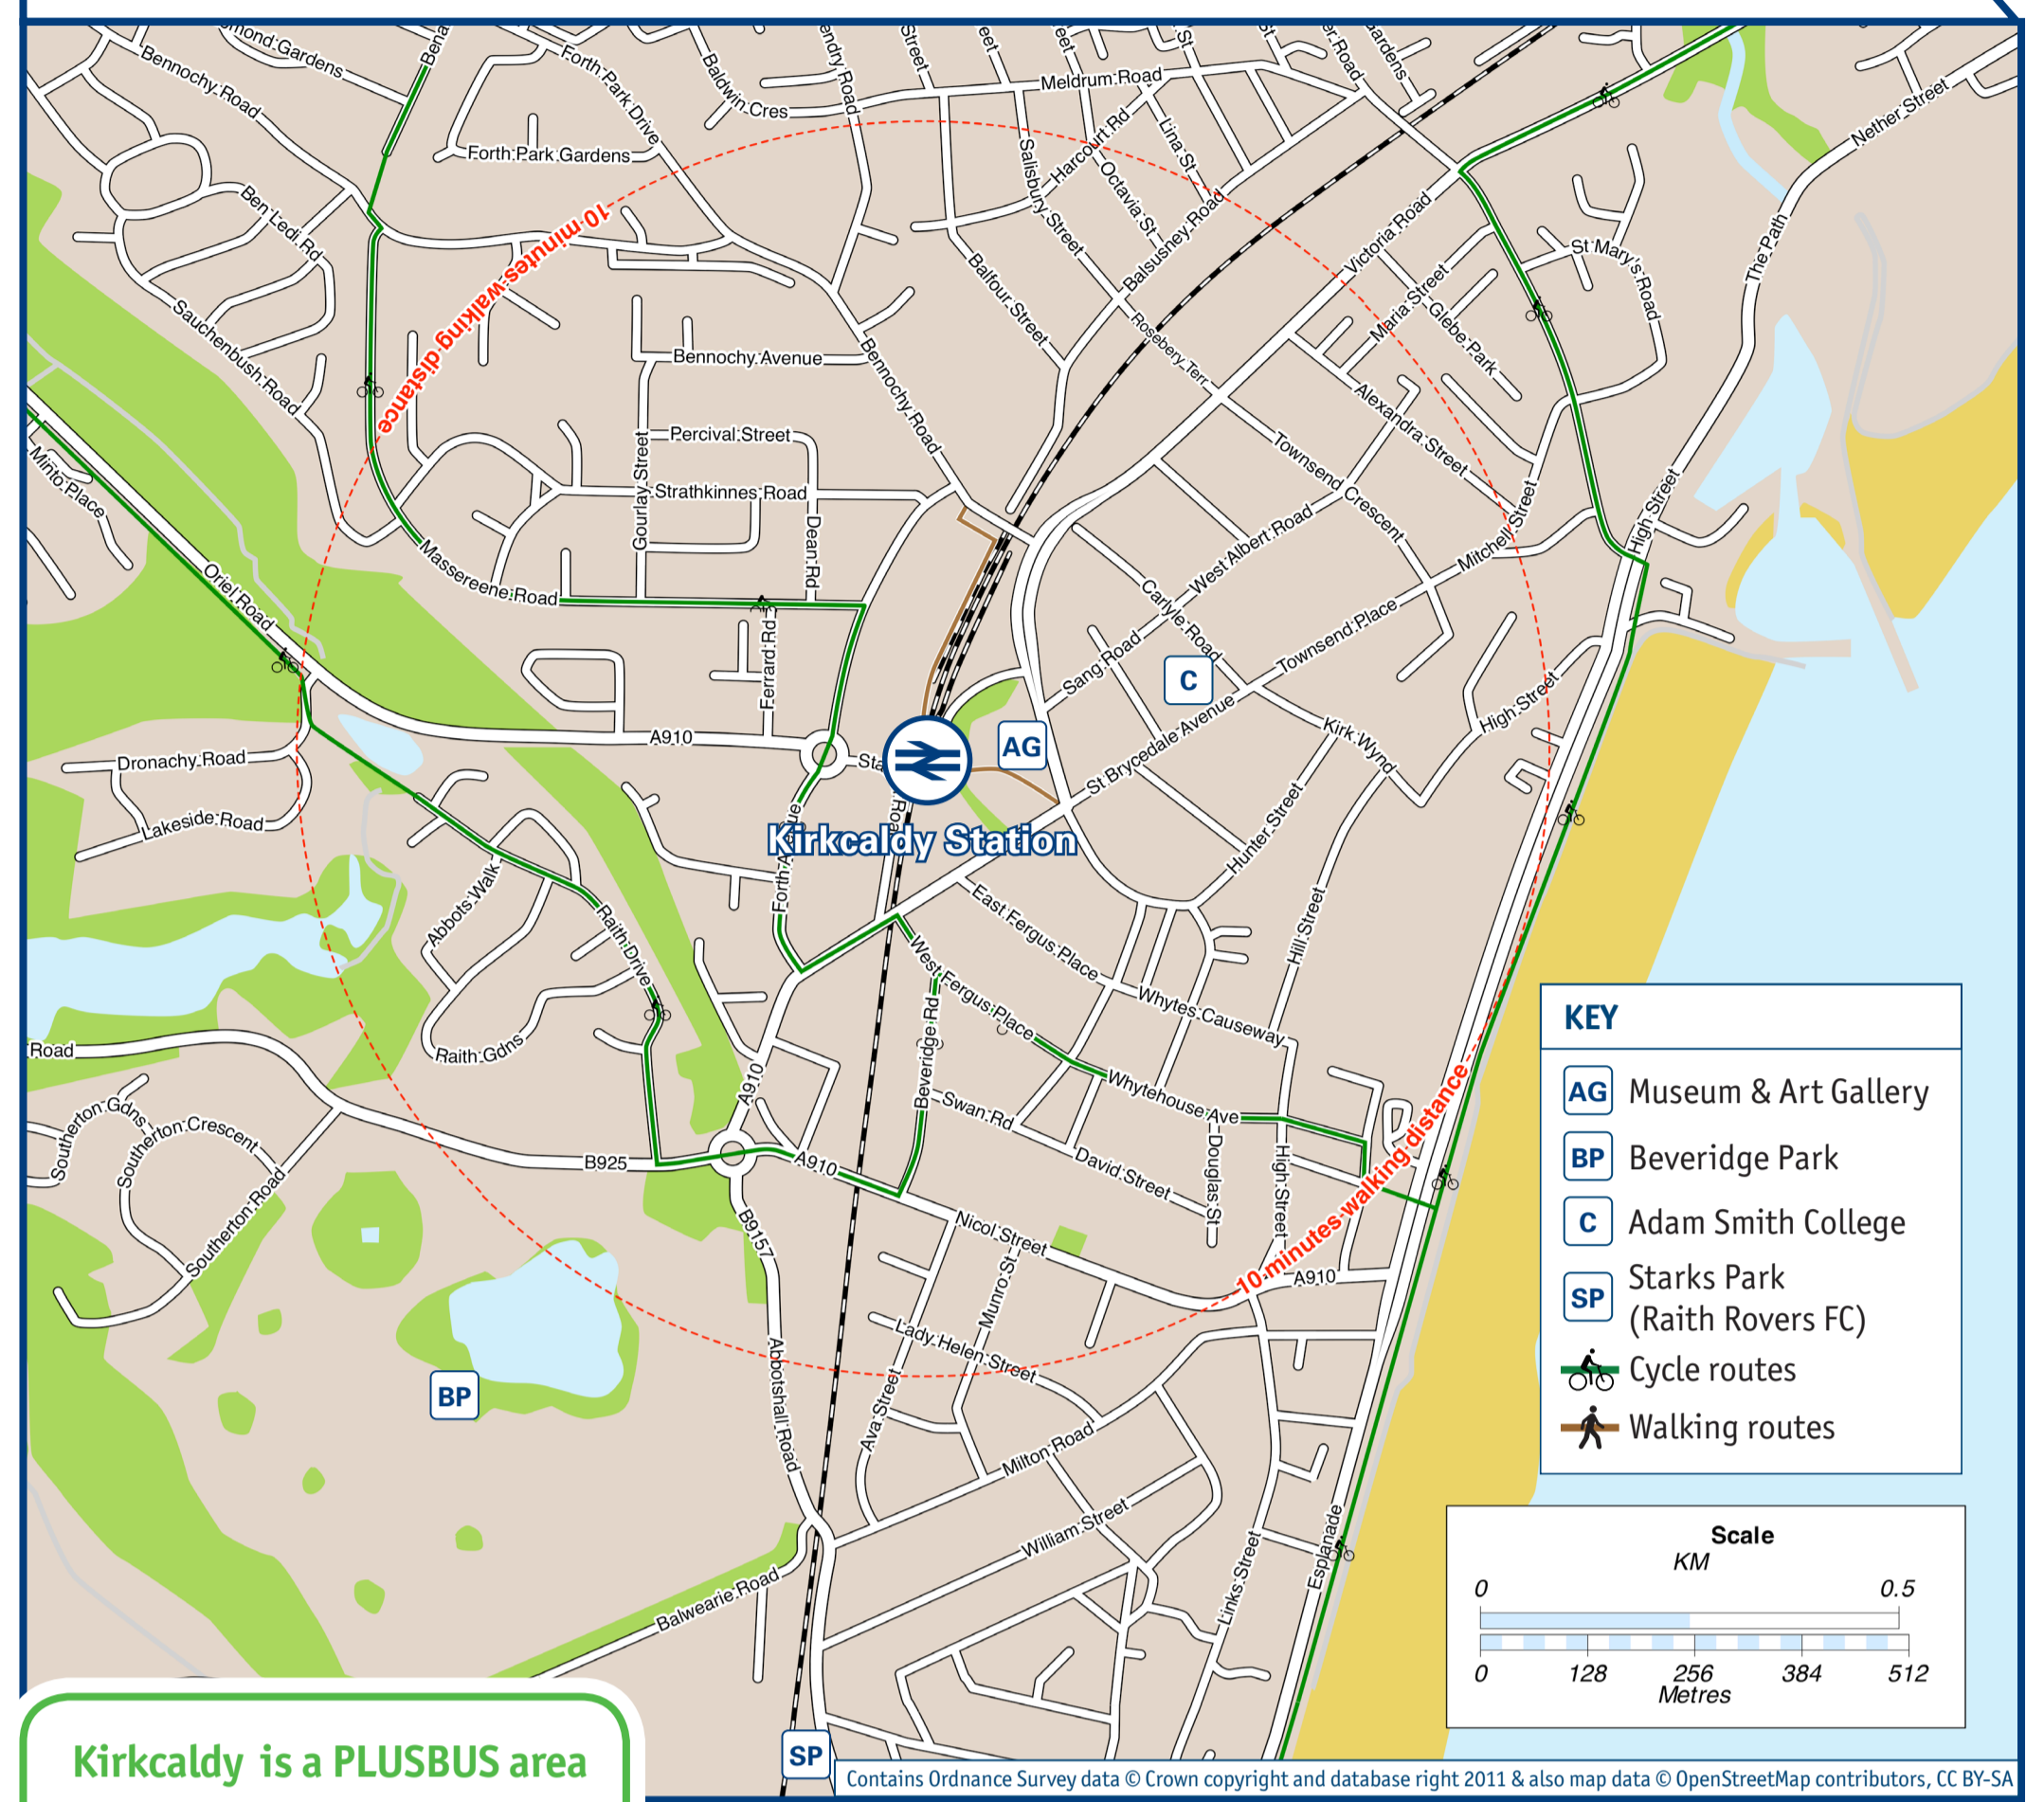

Local area map

Kirkcaldy is a PLUSBUS area

PLUSBUS is a discount price 'bus pass' that you buy with your train ticket. It gives you unlimited bus travel around your chosen town, on participating buses. Visit www.scotrail.co.uk/plusbus

Destinations

DESTINATION	BUS ROUTES	BUS STOP
Anstruther	X58, X60	Bus Stn 8
Auchterderran	32	B
Boreland	6, 41	A
Brodick Road (Shops)	K3, K6	C
Buckhaven	32	B
Cameron Hospital	8, 8A	A
Chapel (For Fife Central Retail Park)	41	A
	K1, K3, K5	C
	32	B
	34, 34A	A
Coaltown of Wemyss	6, 6A, 6B, 8, 8A, 13	A
Dunnikier Estate	K4	C
Dysart	6A, 6B, 8, 8A	A
East Wemyss	6, 6A, 6B, 8, 8A	A
Elie	X58, X60	Bus Stn 8
The Fairway	8, 8A	A
Fife Ice Arena	41	A
	38A, 39, X40	B

DESTINATION	BUS ROUTES	BUS STOP
	K1, K4, K5	C
Forth Park Hospital	6, 6A, 6B, 8, 8A, 13, 33, 41	A
	32, 33, 38, 38A, 39, 39A	B
Gallatown	6B, 41	A
	38A, 39, 39A, X40, X42	B
Kinglassie	32	B
	10 minutes walk from this station (please see map)	
	K1/3/4/5/6, 6/A/B, 8/A, 13, 32, 33, 34/A, 38/A, 39/A, 41	D
Kirkcaldy Town Centre (Bus Station)	13	E
	13, 57, X57	F
Levan	6, 6A, 6B, 8, 8A, 13	A
Linktown	7, 7A	Bus Stn 14
	57	H
Methilhill	6, 6A, 6B	A
Pittenweem	X58, X60	Bus Stn 8
Redcraigs	K6	C
Robert Adam Drive	K1, K5	C

DESTINATION	BUS ROUTES	BUS STOP
	15 - 20 minutes walk from this station (please see map)	
Stark's Park (Raith Rovers FC)	7, 7A, 57	Bus Stn 14
Templehall	K1, K5	C
	34, 34A	A
Thornton	38, 38A, 39, 39A, 39B	B
Valley Gardens	32	B
	K6	C
Victoria Hospital	6, 6A, 6B, 13, 33, 34, 34A, 41	A
	8/8A (some journeys call at the Hospital)	A
	32, 38, 38A, X37, 39, 39A, X42	B
Windygates	41	A