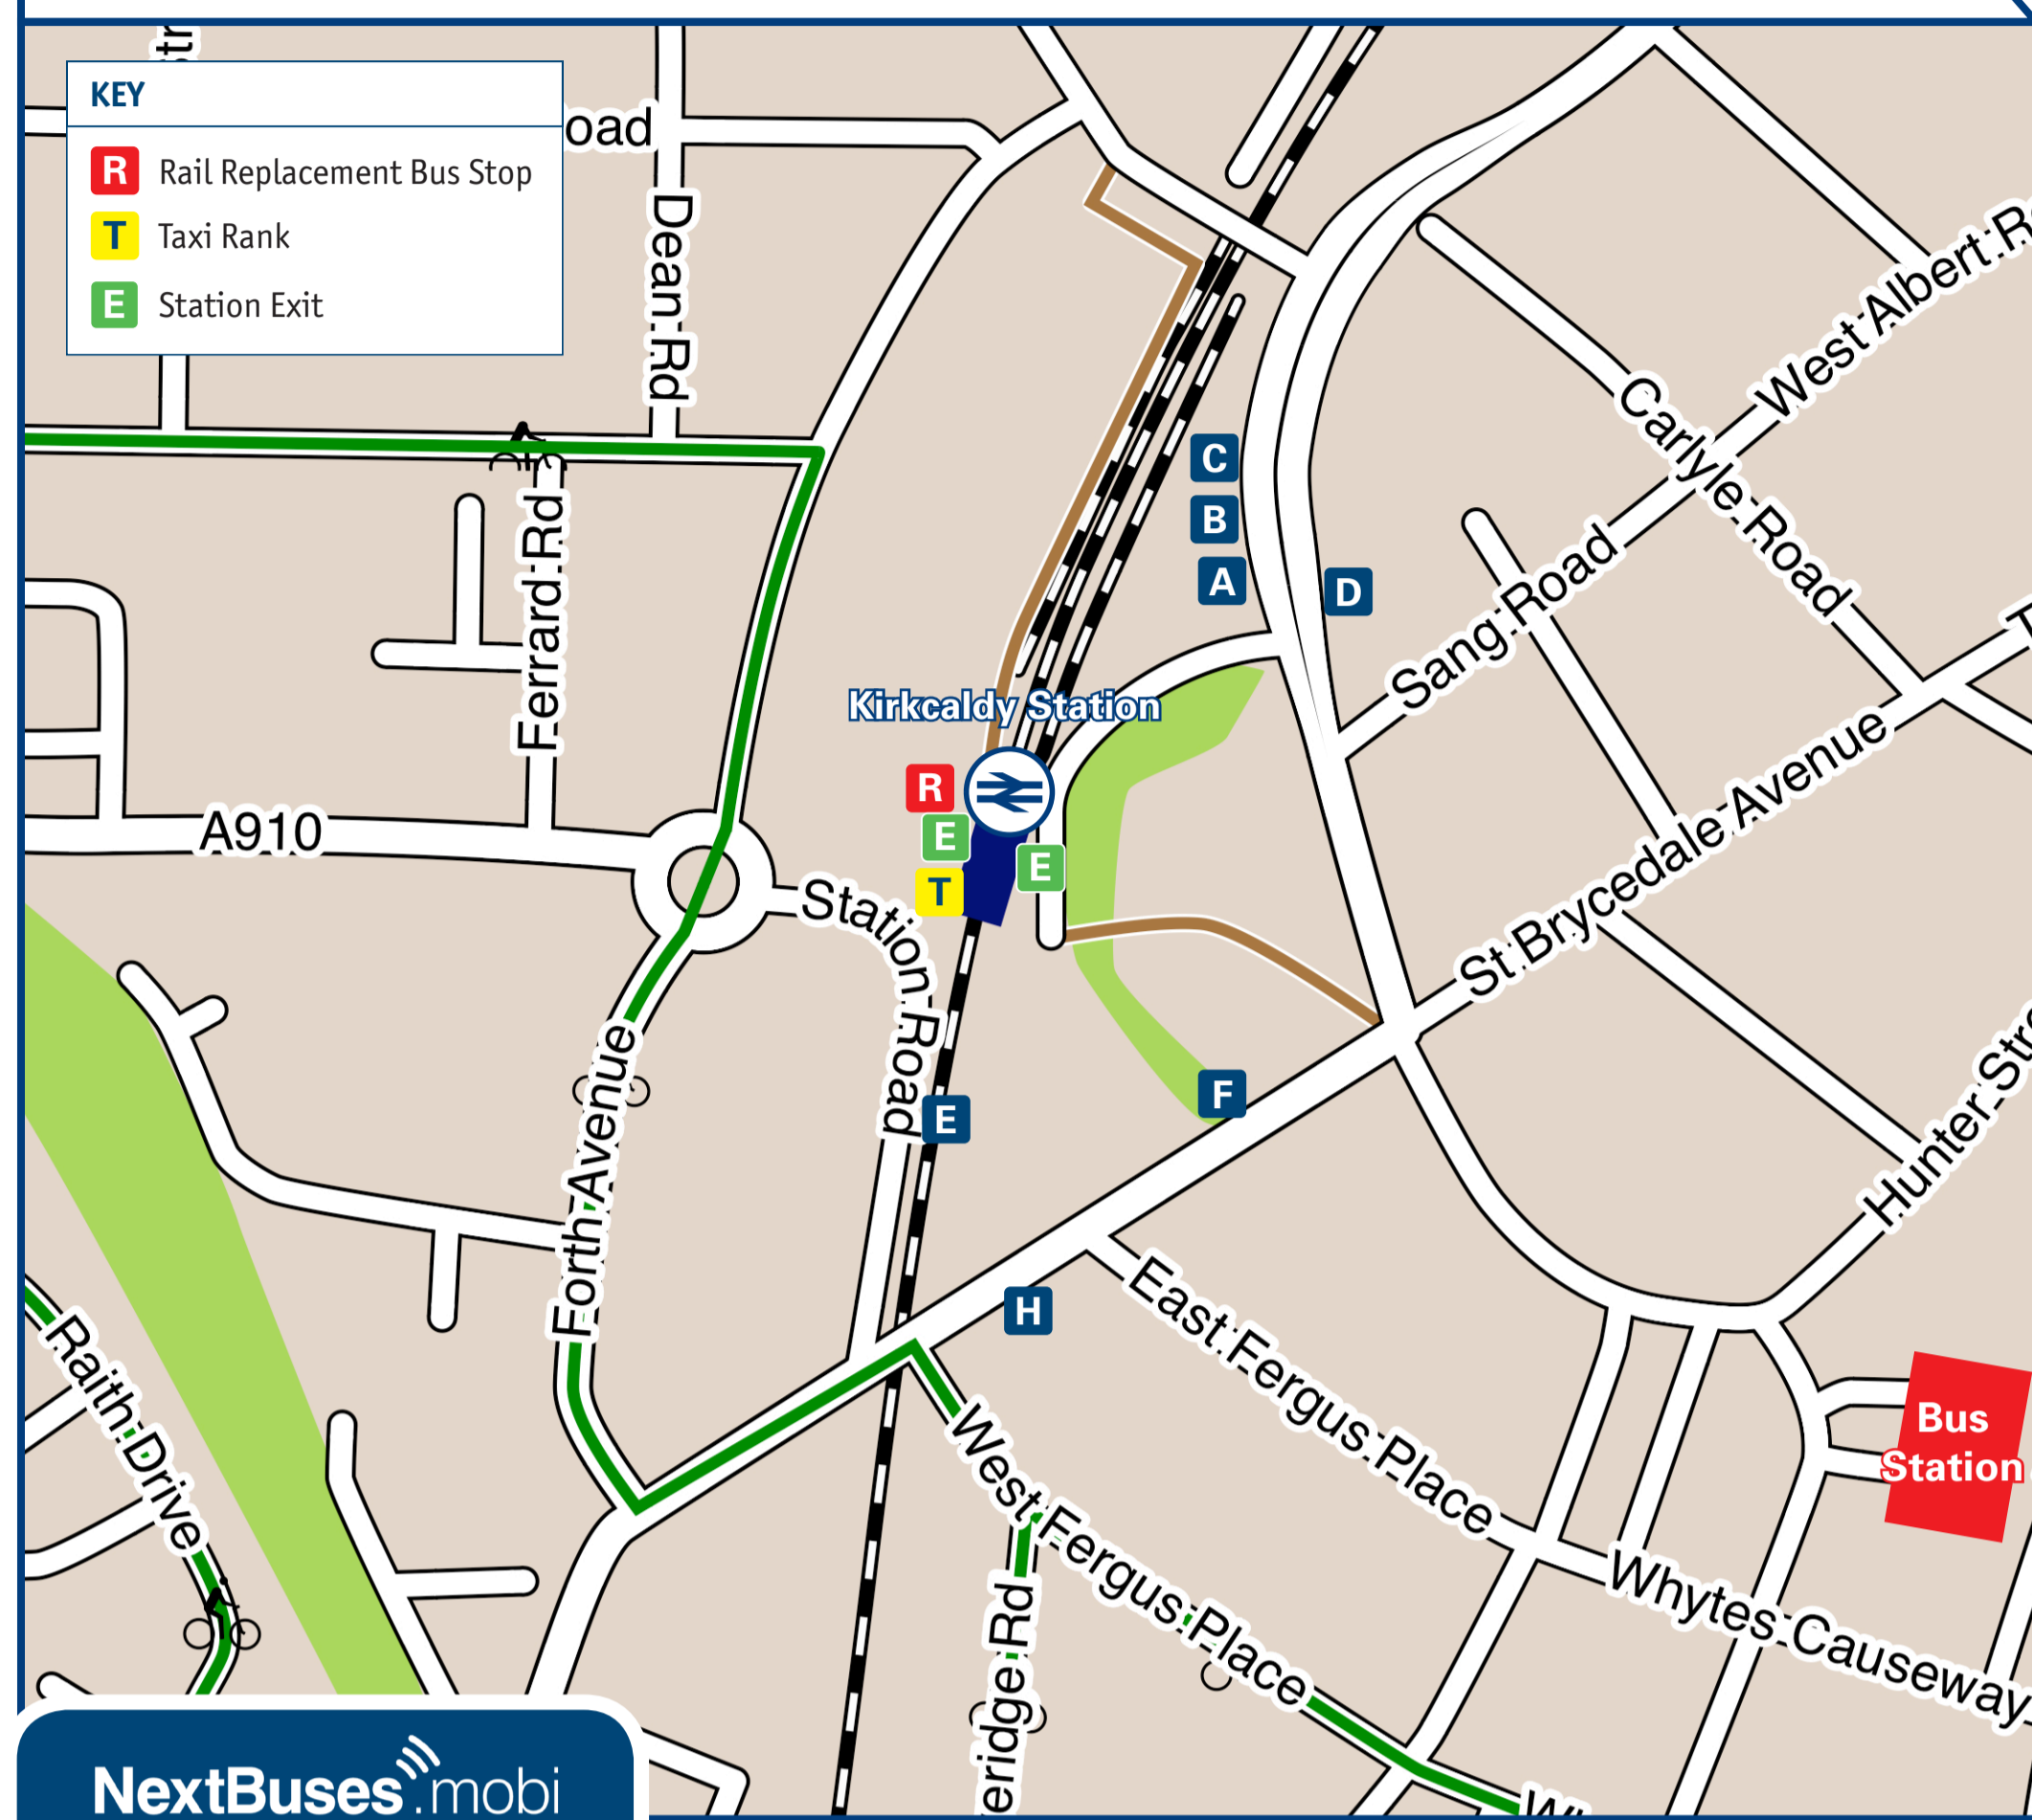

Kirkcaldy Station

Bus and Cycle Routes

Buses and Taxis

NextBuses.mobi

Please enter your bus stop code into NextBuses.mobi to get instant bus departure times from your stop.

Bus Stops	Bus Station Stance
A 34325897	8 34325838
B 34325932	14 34345383
C 34325934	
D 34325898	
E 34325862	
F 34325857	
H 34325852