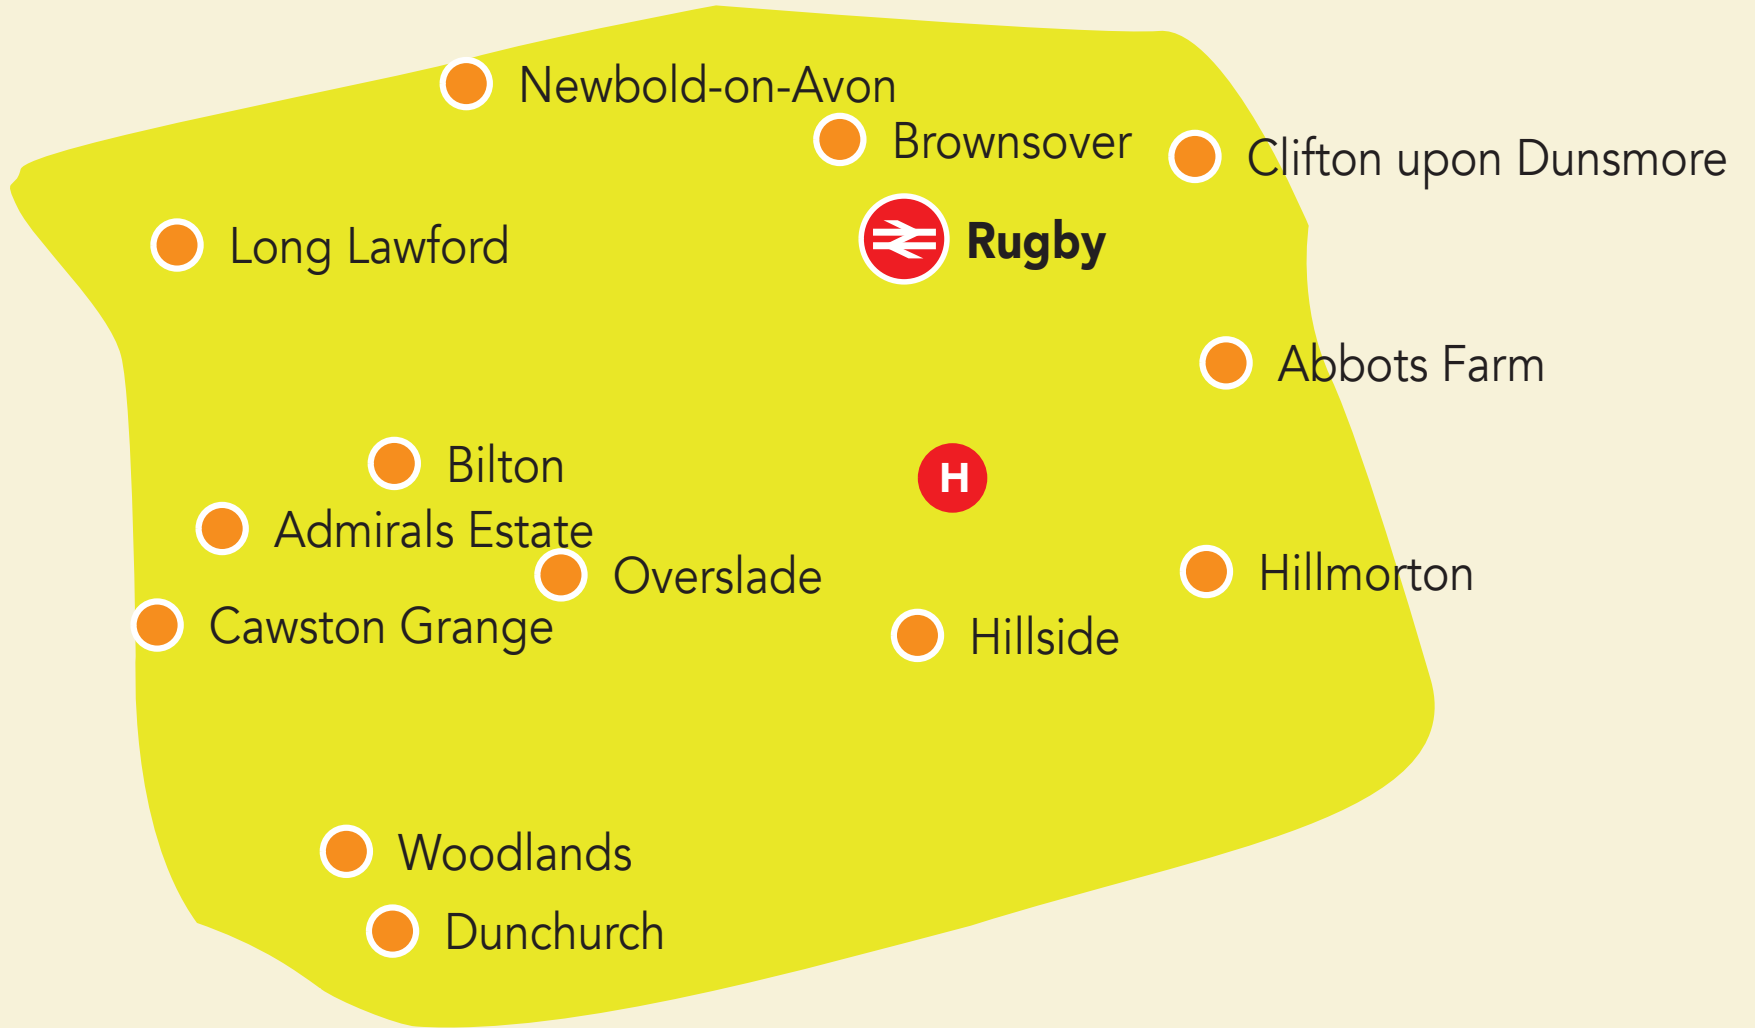

in Rugby

Key

 Hospital of St Cross