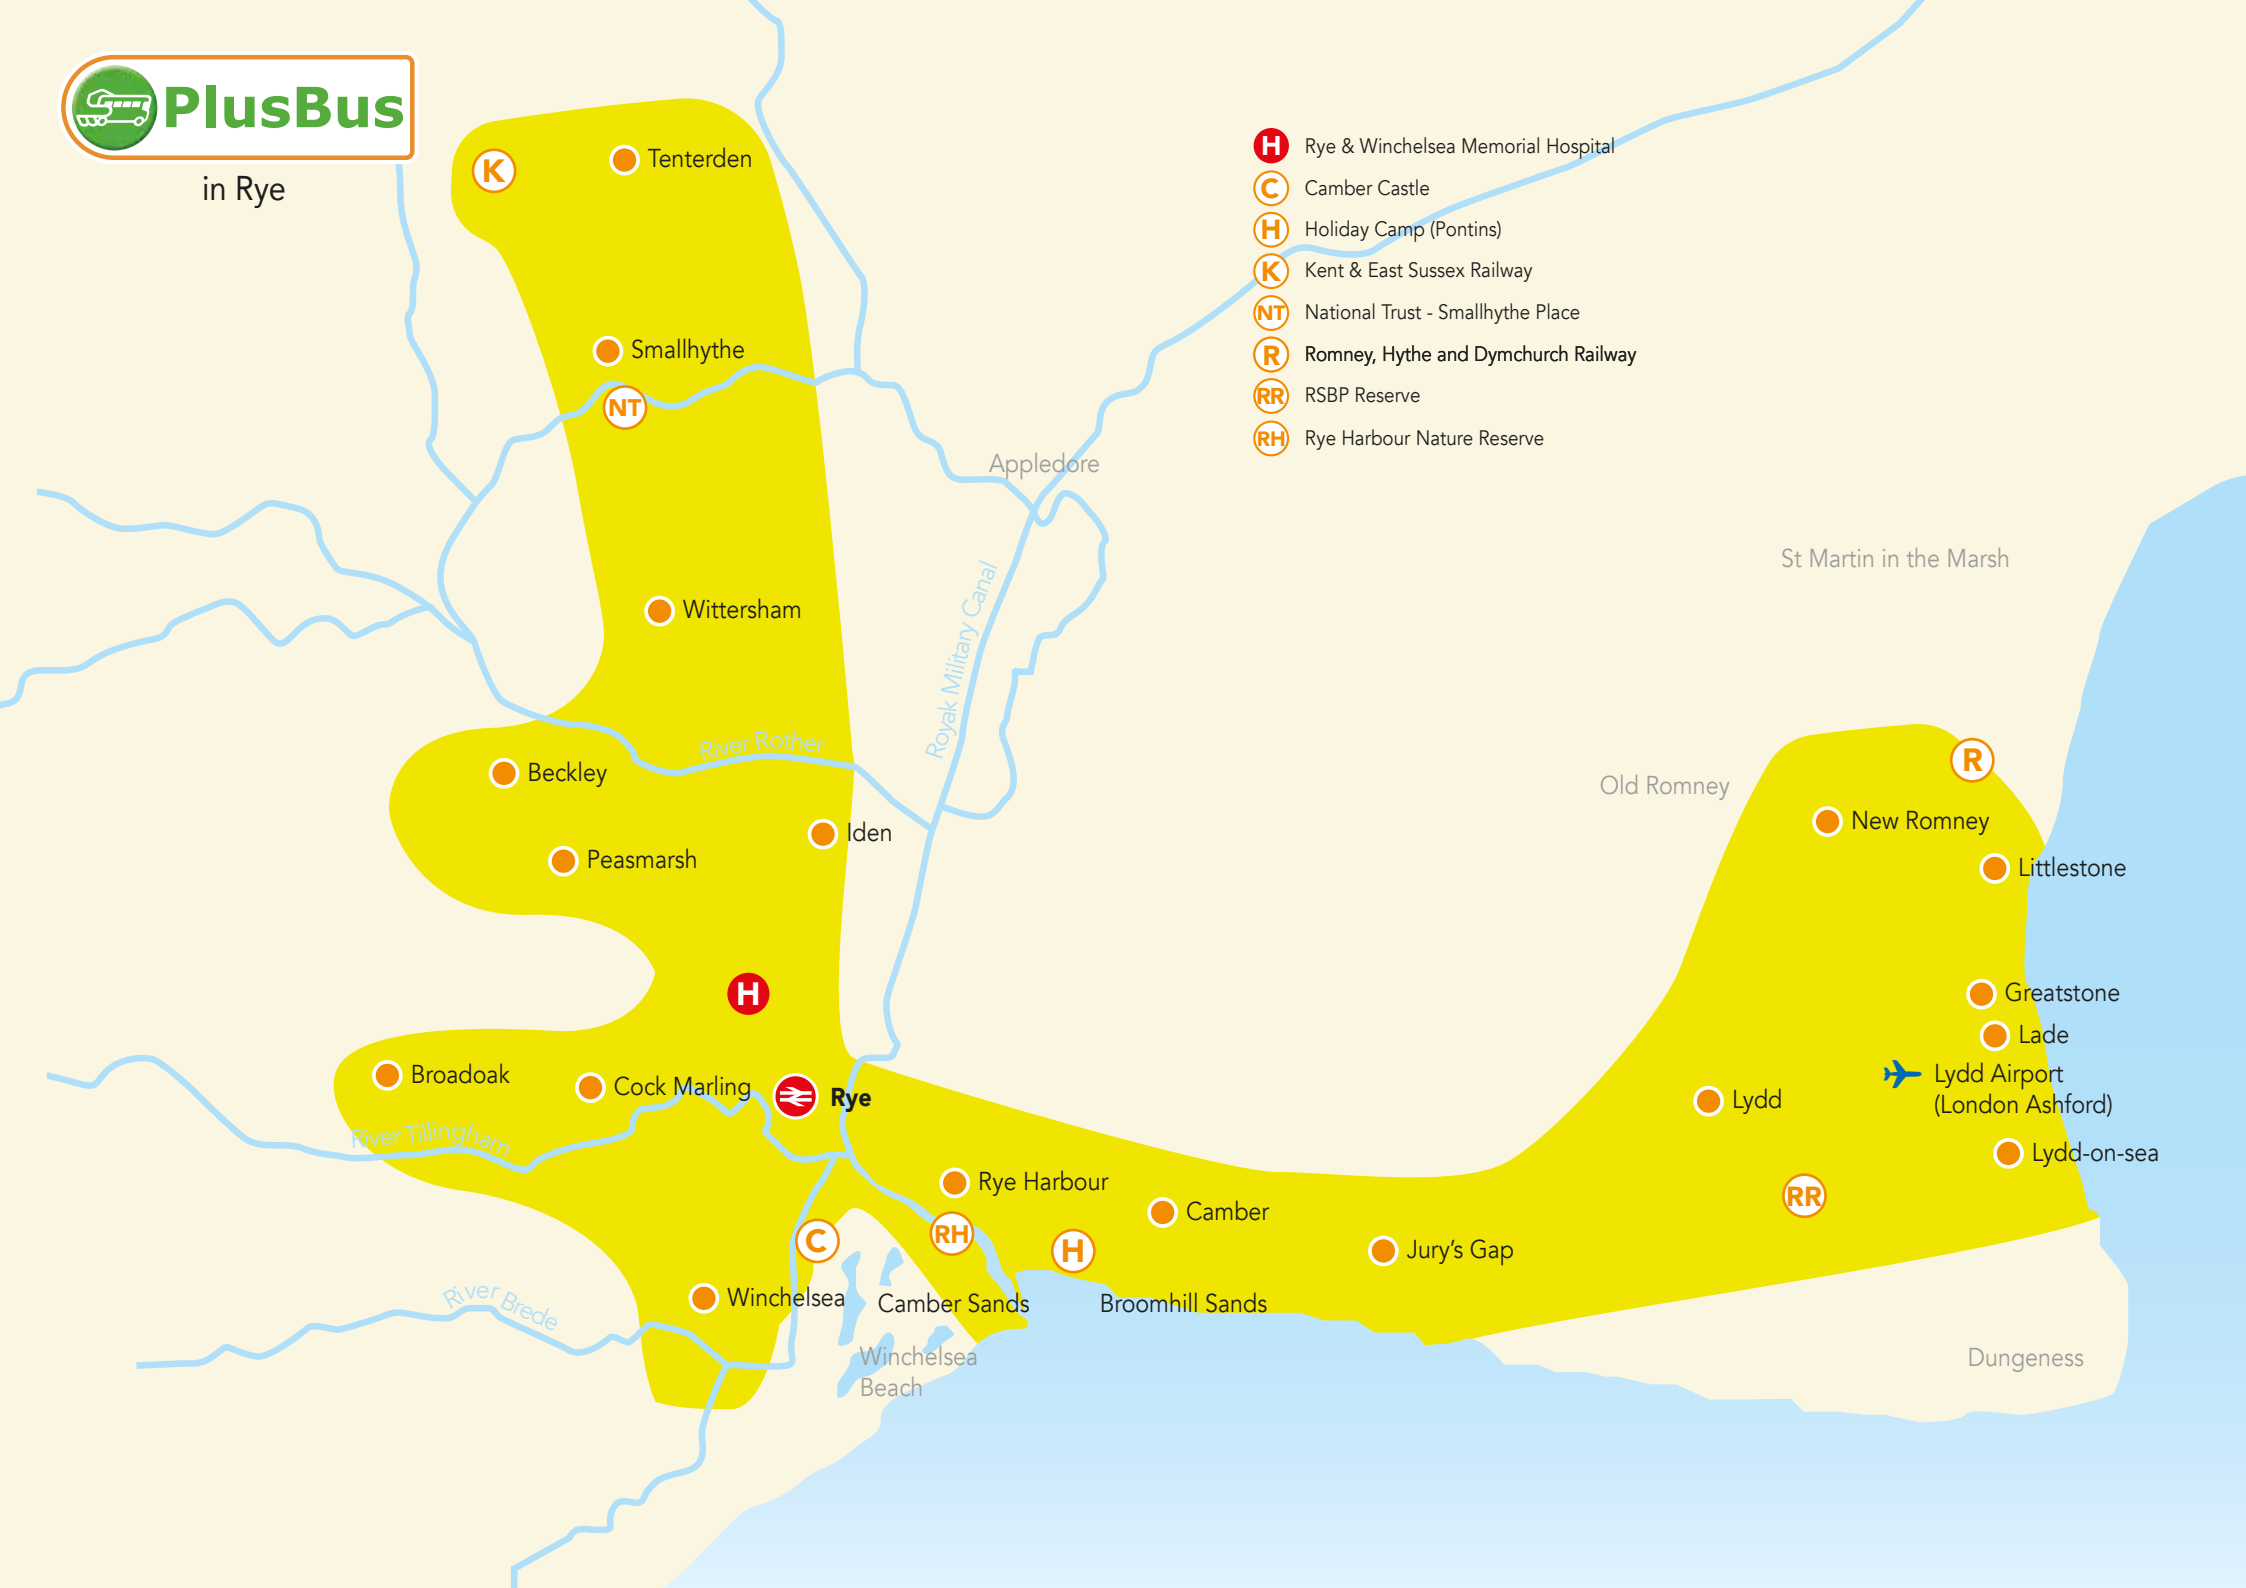

in Rye

- H** Rye & Winchelsea Memorial Hospital
- C** Camber Castle
- H** Holiday Camp (Pontins)
- K** Kent & East Sussex Railway
- NT** National Trust - Smallhythe Place
- R** Romney, Hythe and Dymchurch Railway
- RR** RSBP Reserve
- RH** Rye Harbour Nature Reserve

St Martin in the Marsh

Old Romney

Dungeness