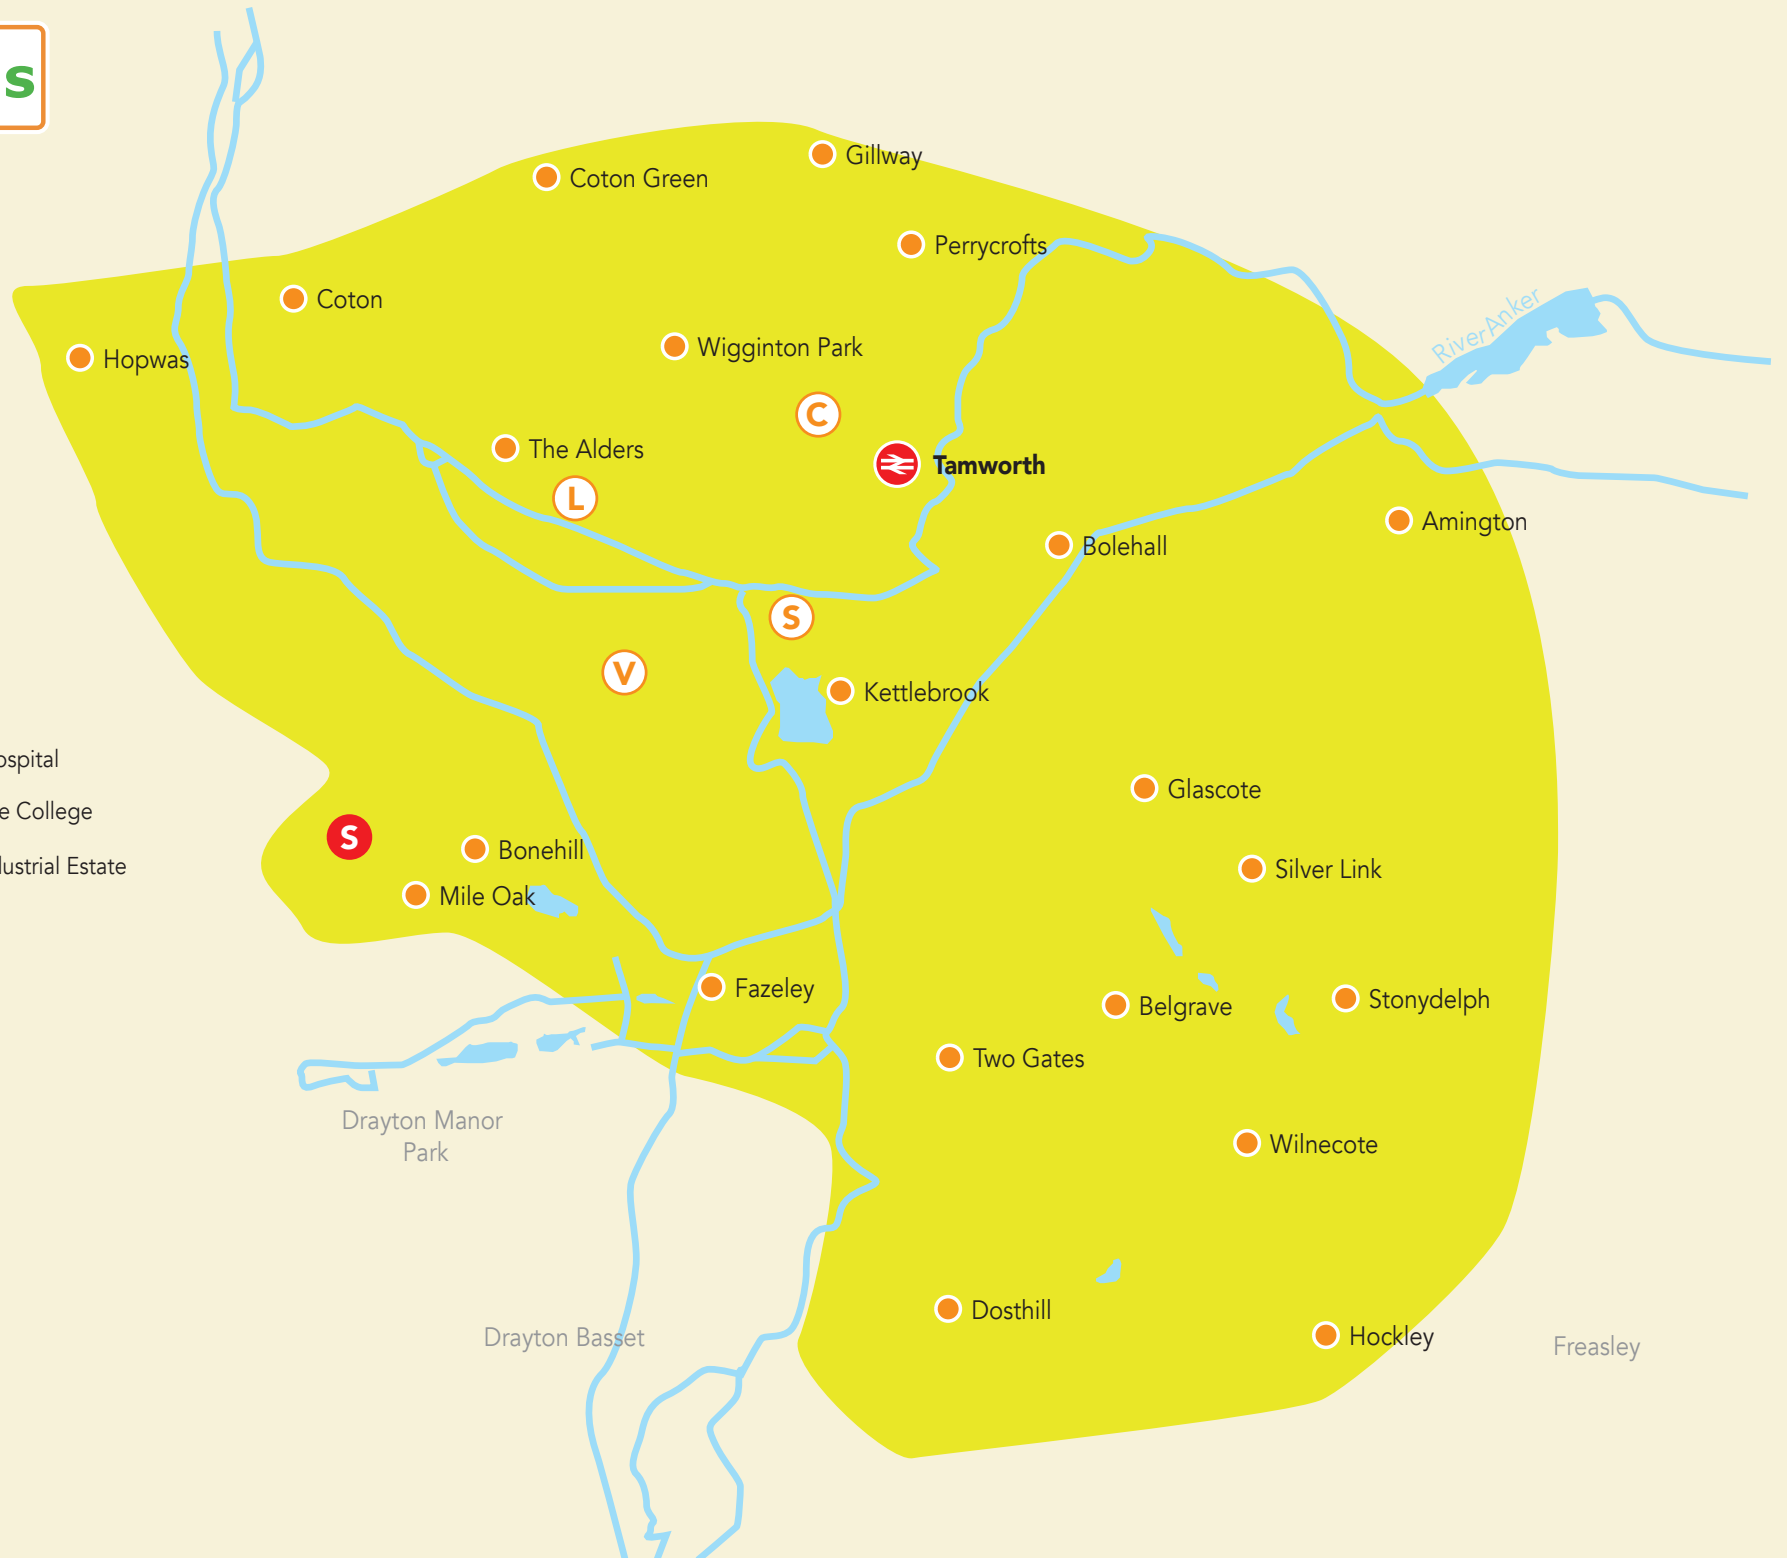

in Tamworth

- S** Sir Robert Peel Hospital
- C** South Staffordshire College
- L** Lichfield Road Industrial Estate
- S** Snowdome
- V** Ventura Park

Hopwas, Coton Green, Gillway, Coton, Perrycrofts, Wigginton Park, The Alders, Tamworth, Bolehall, Amington, Kettlebrook, Glascote, Bonehill, Silver Link, Mile Oak, Fazeley, Stonydelph, Two Gates, Belgrave, Wilnecote, Drayton Manor Park, Dosthill, Hockley, Drayton Basset, Freasley